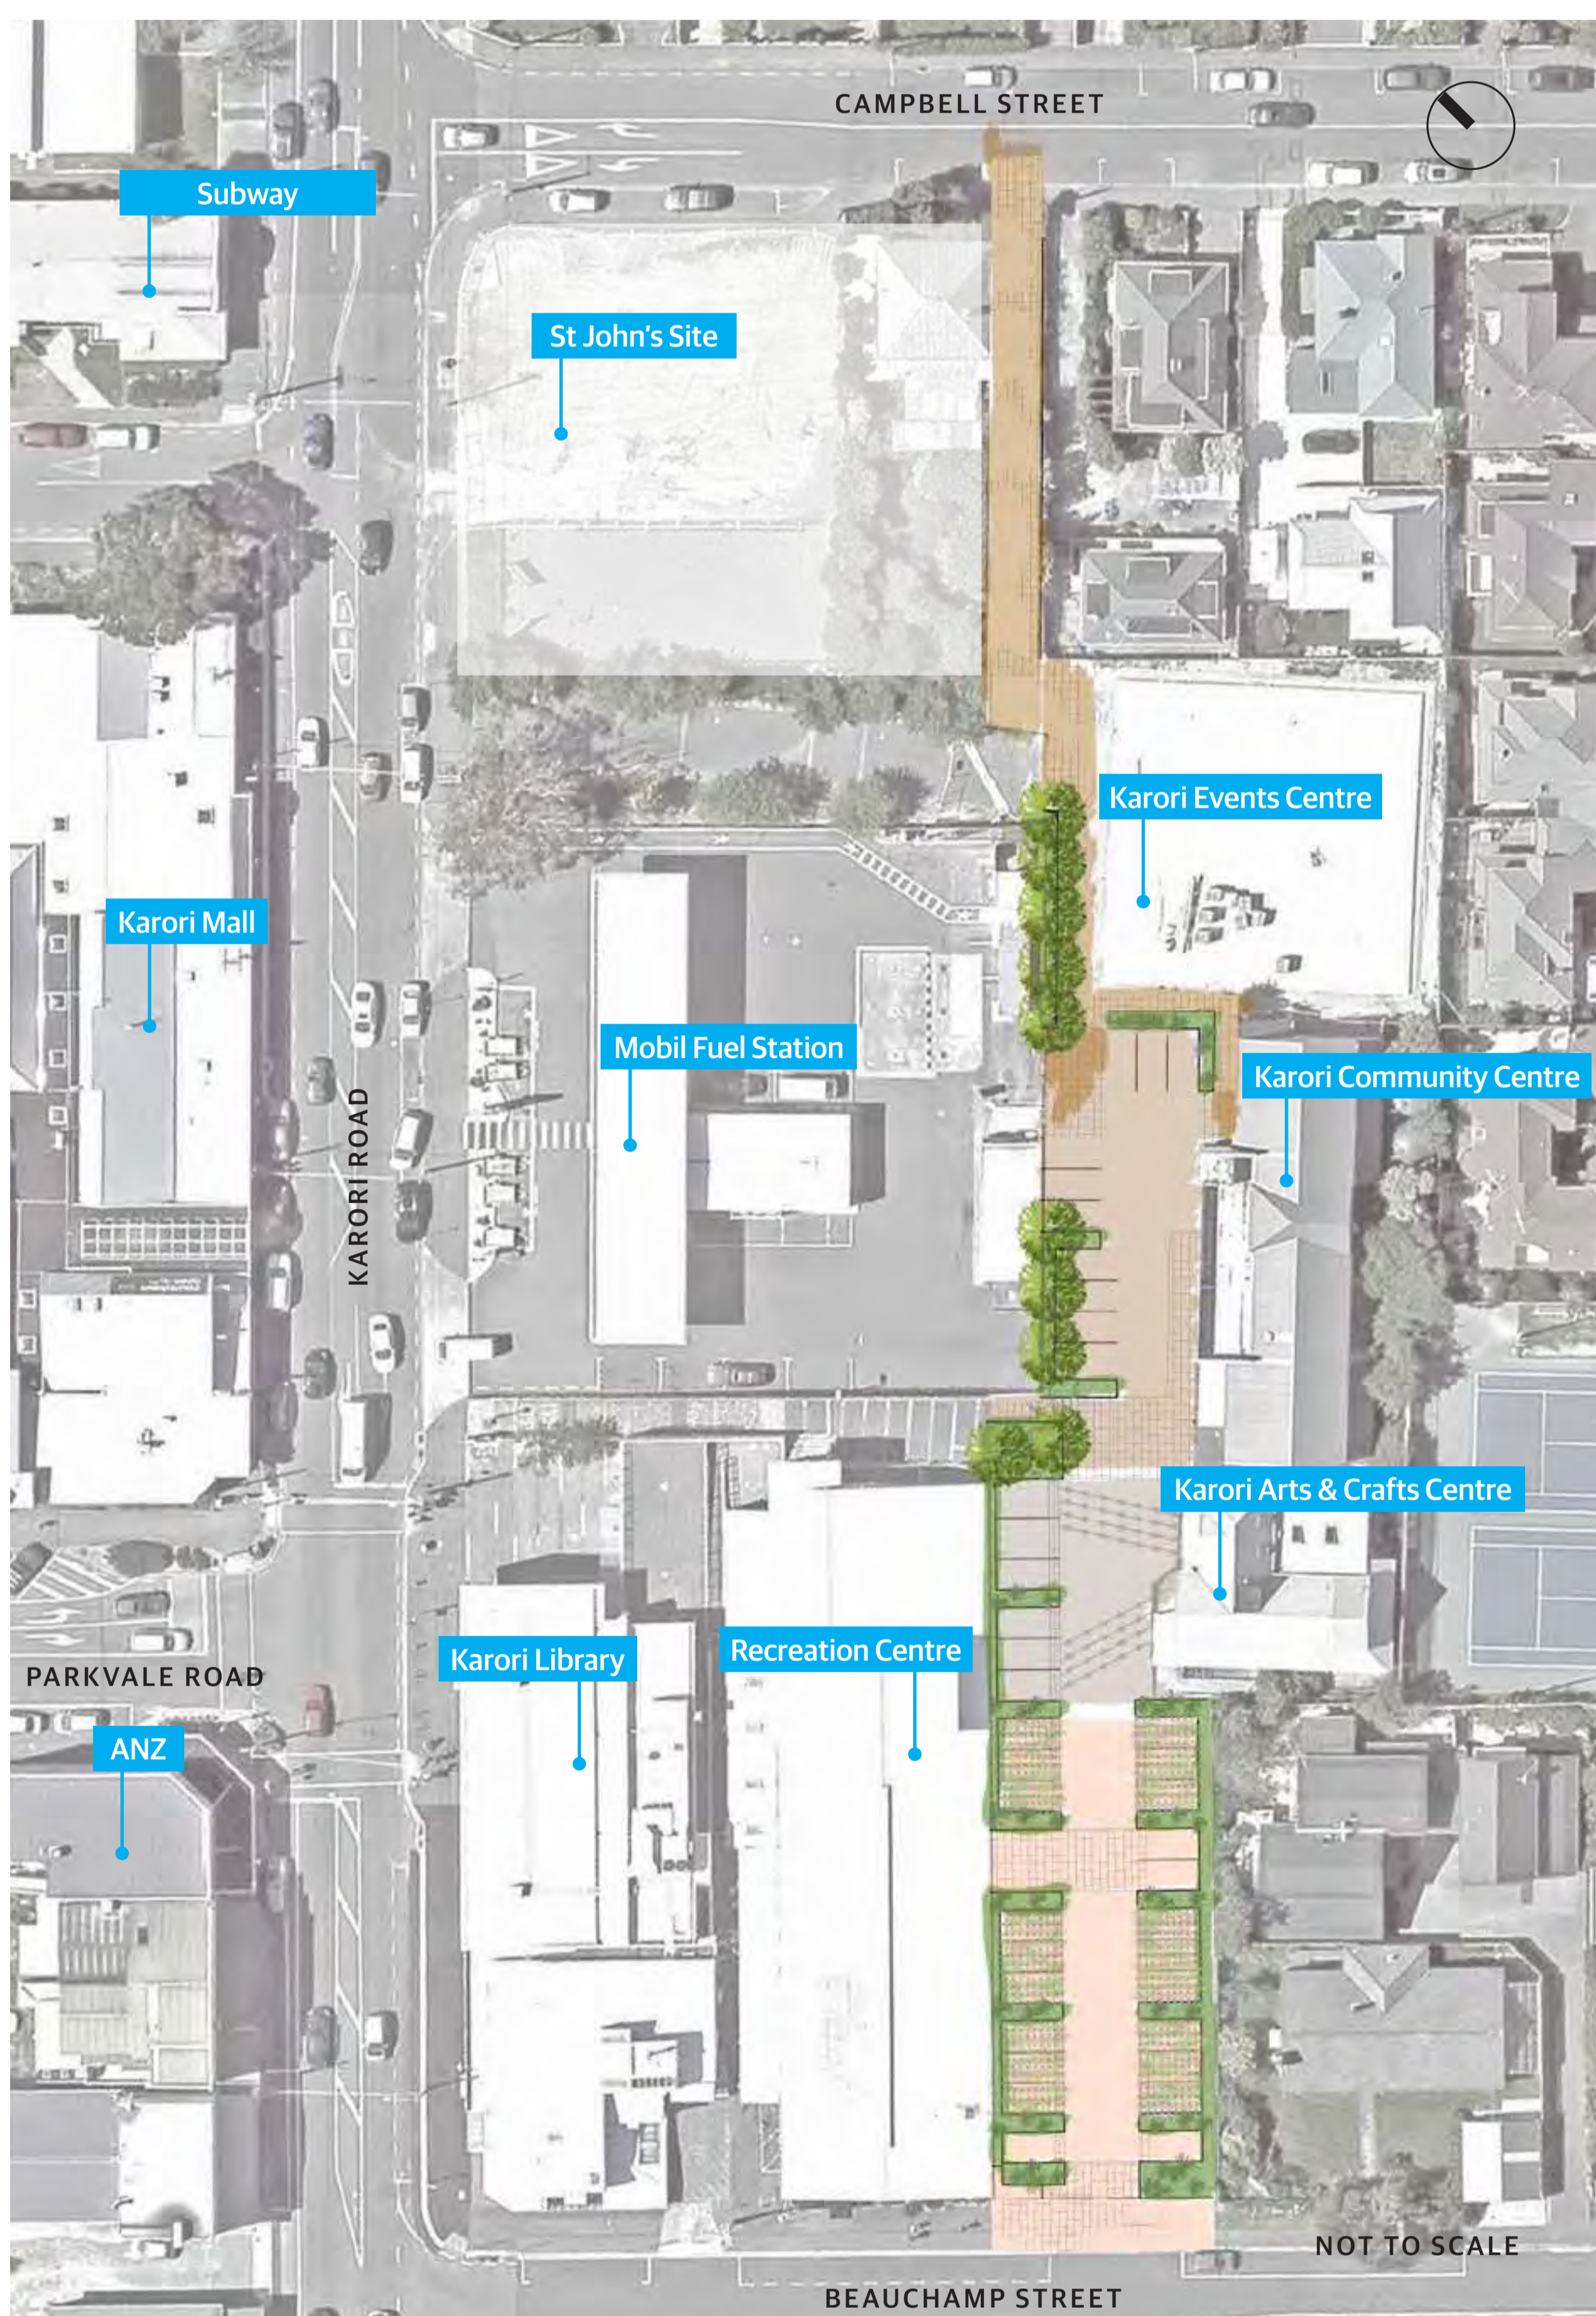

Option A

A shared space with improved pedestrian connection

Artist impression: Option A – View looking at the Community Centre and Event Centre

Option A creates a shared space in the carpark in front of the Karori Community Centre, Karori Arts and Craft Centre and the Recreation Centre. It provides a new pedestrian connection between Campbell Street and Beauchamp Street.

Features and improvements you can expect to see:

- A flexible public space that still supports parking but is also designed for community events and activities.
- A new pedestrian connection is created for people to walk between Campbell Street and Beauchamp Street via the St John's site.
- A quality new public space that supports the Community Centre, the Karori Arts and Crafts Centre, the Recreation Centre and the Events Centre.
- Pedestrians and vehicles share the space, encouraging drivers to move slowly and safely.
- Removal of eight car parks.
- New paving, plants and street lighting.