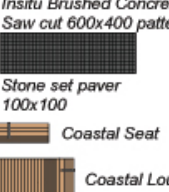

PAVING MATERIALS

Sand Blasted Concrete Paver 400x600

Sand Blasted Concrete Paver 400x600

Sand Blasted Concrete Paver 400x600

Insitu Exposed Aggregate Saw cut 600x400 patterns

Insitu Brushed Concrete Saw cut 600x400 patterns