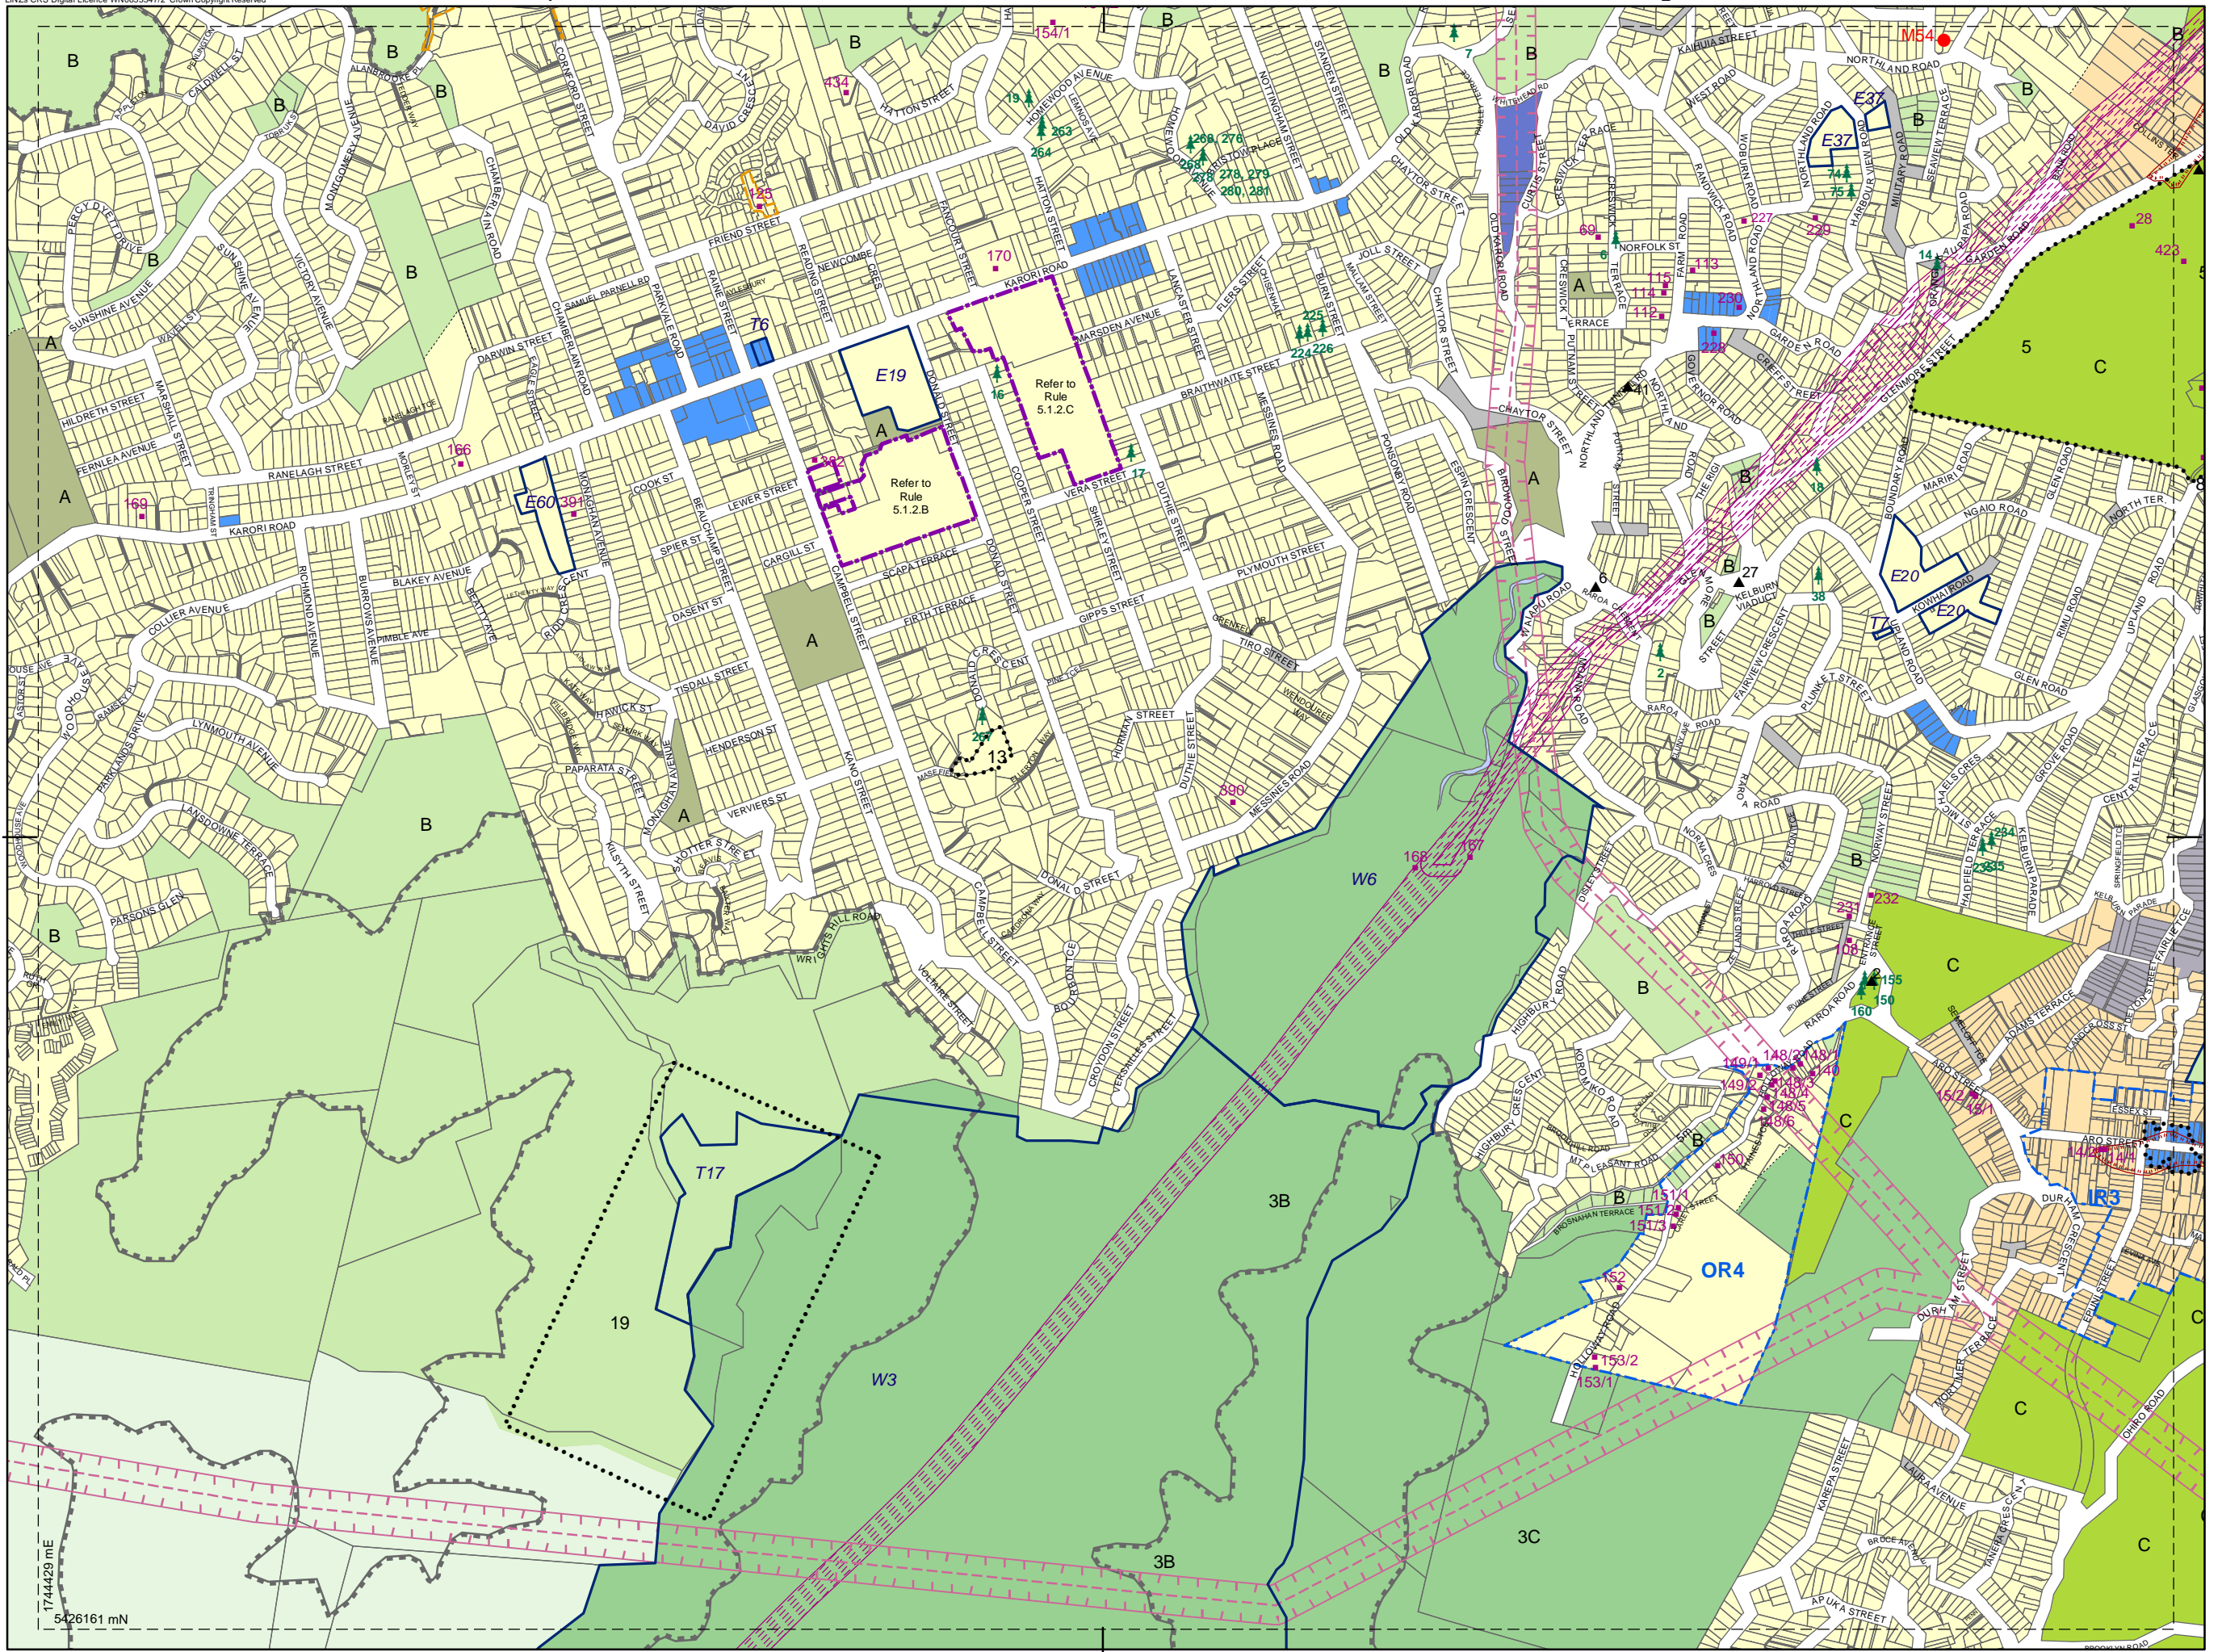

1:10,000

	14	18
10	11	17
	2	6

1744429 mE  
5426161 mN

### WELLINGTON CITY COUNCIL DISTRICT PLAN MAP

Operative July 2000  
Updated December 2018