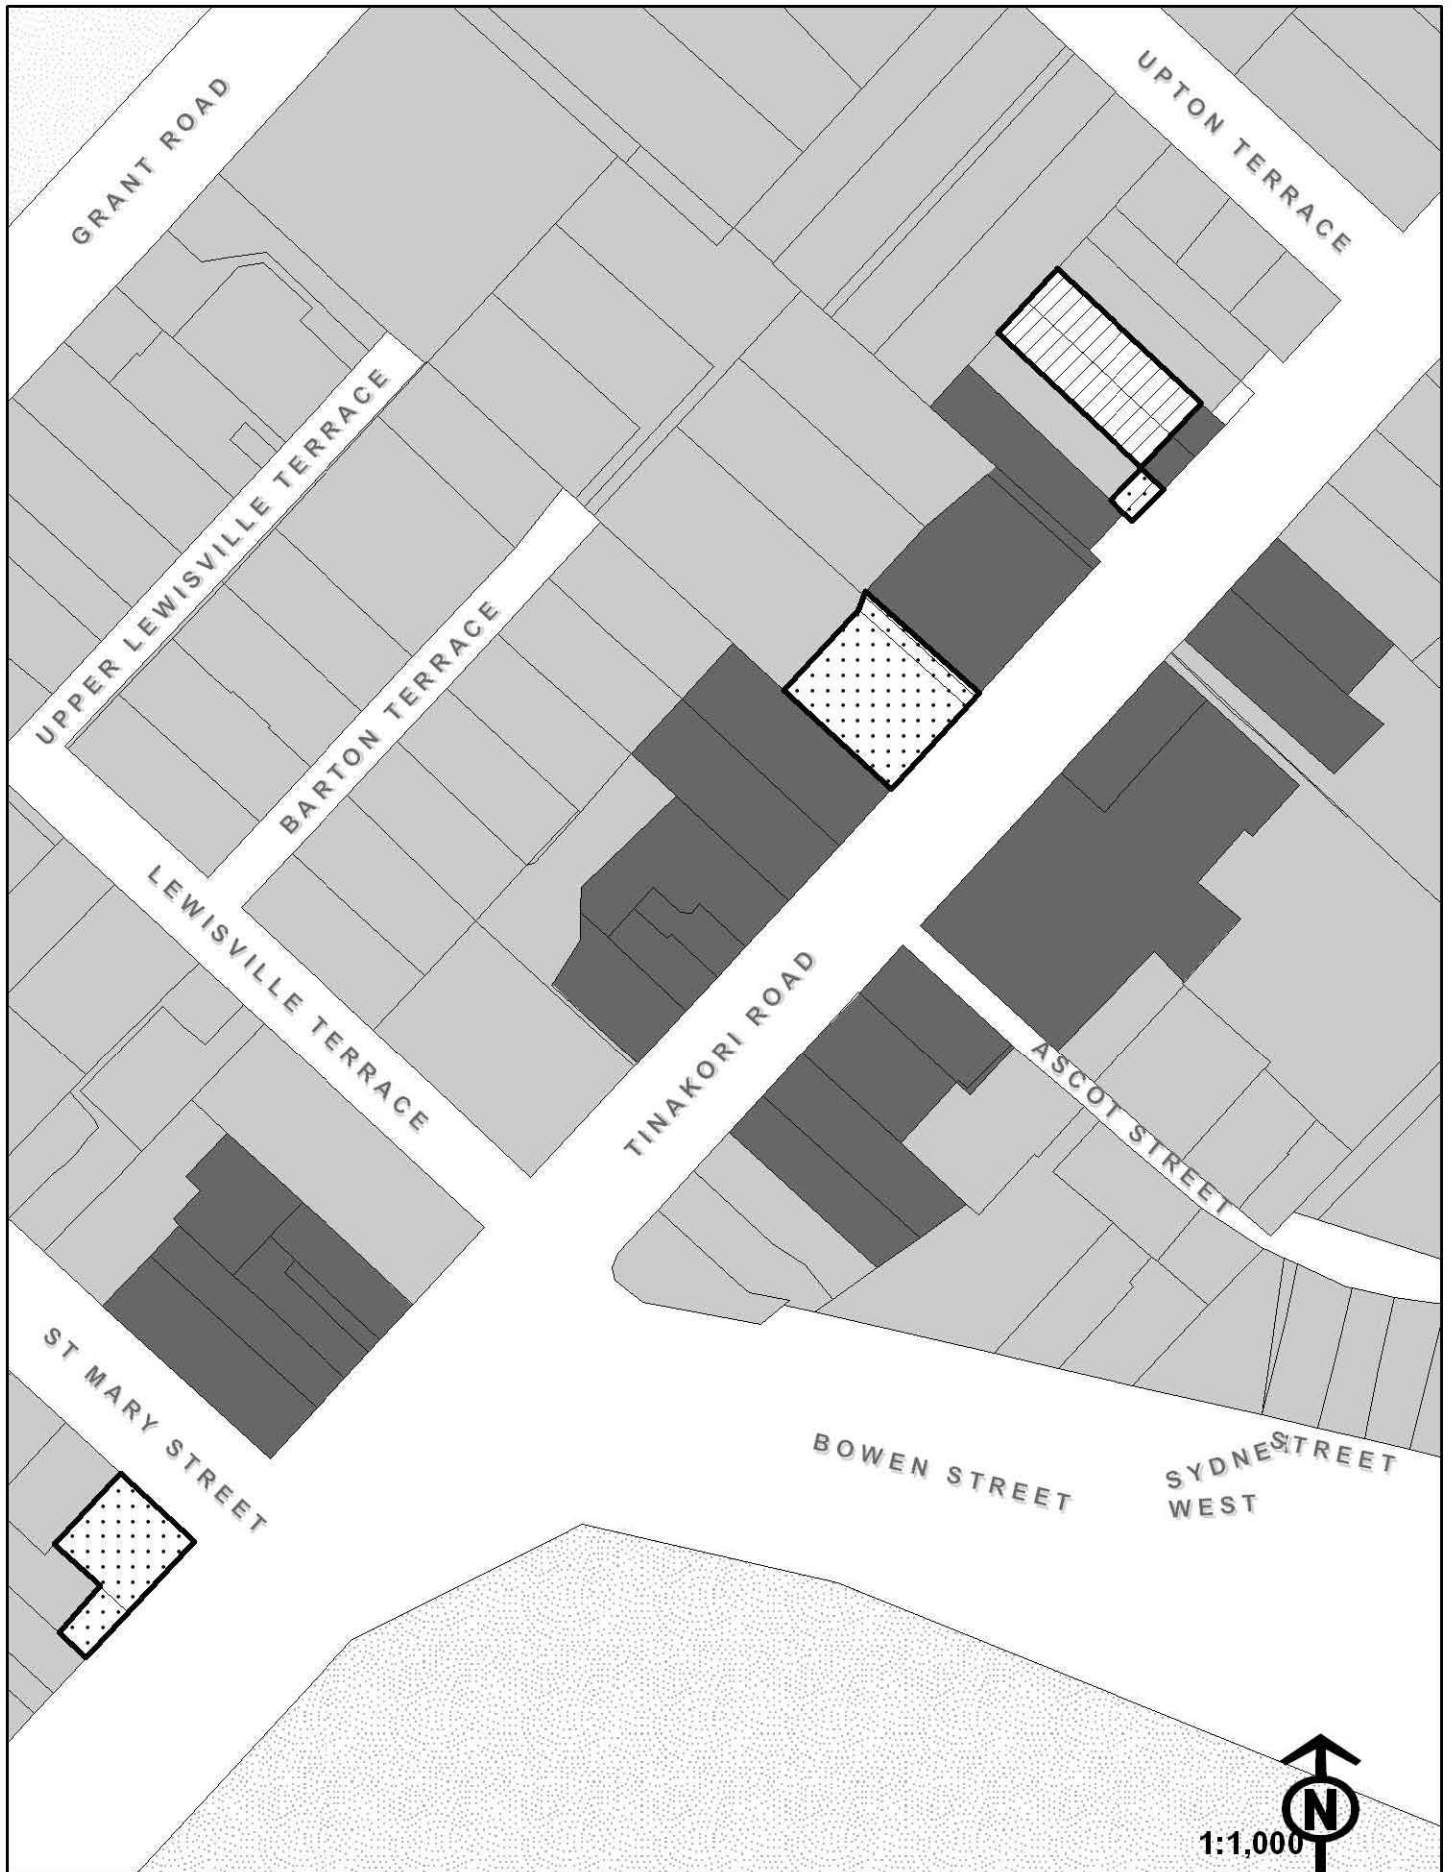

Thorndon

Proposed Rezoning

-  Inner Residential to Centre
-  Suburban Centre to Inner Residential

Existing Zoning

-  Inner Residential
-  Suburban Centre

Note: All sites with existing 'Suburban Centre' zoning will be zoned 'Centre' unless otherwise stipulated.