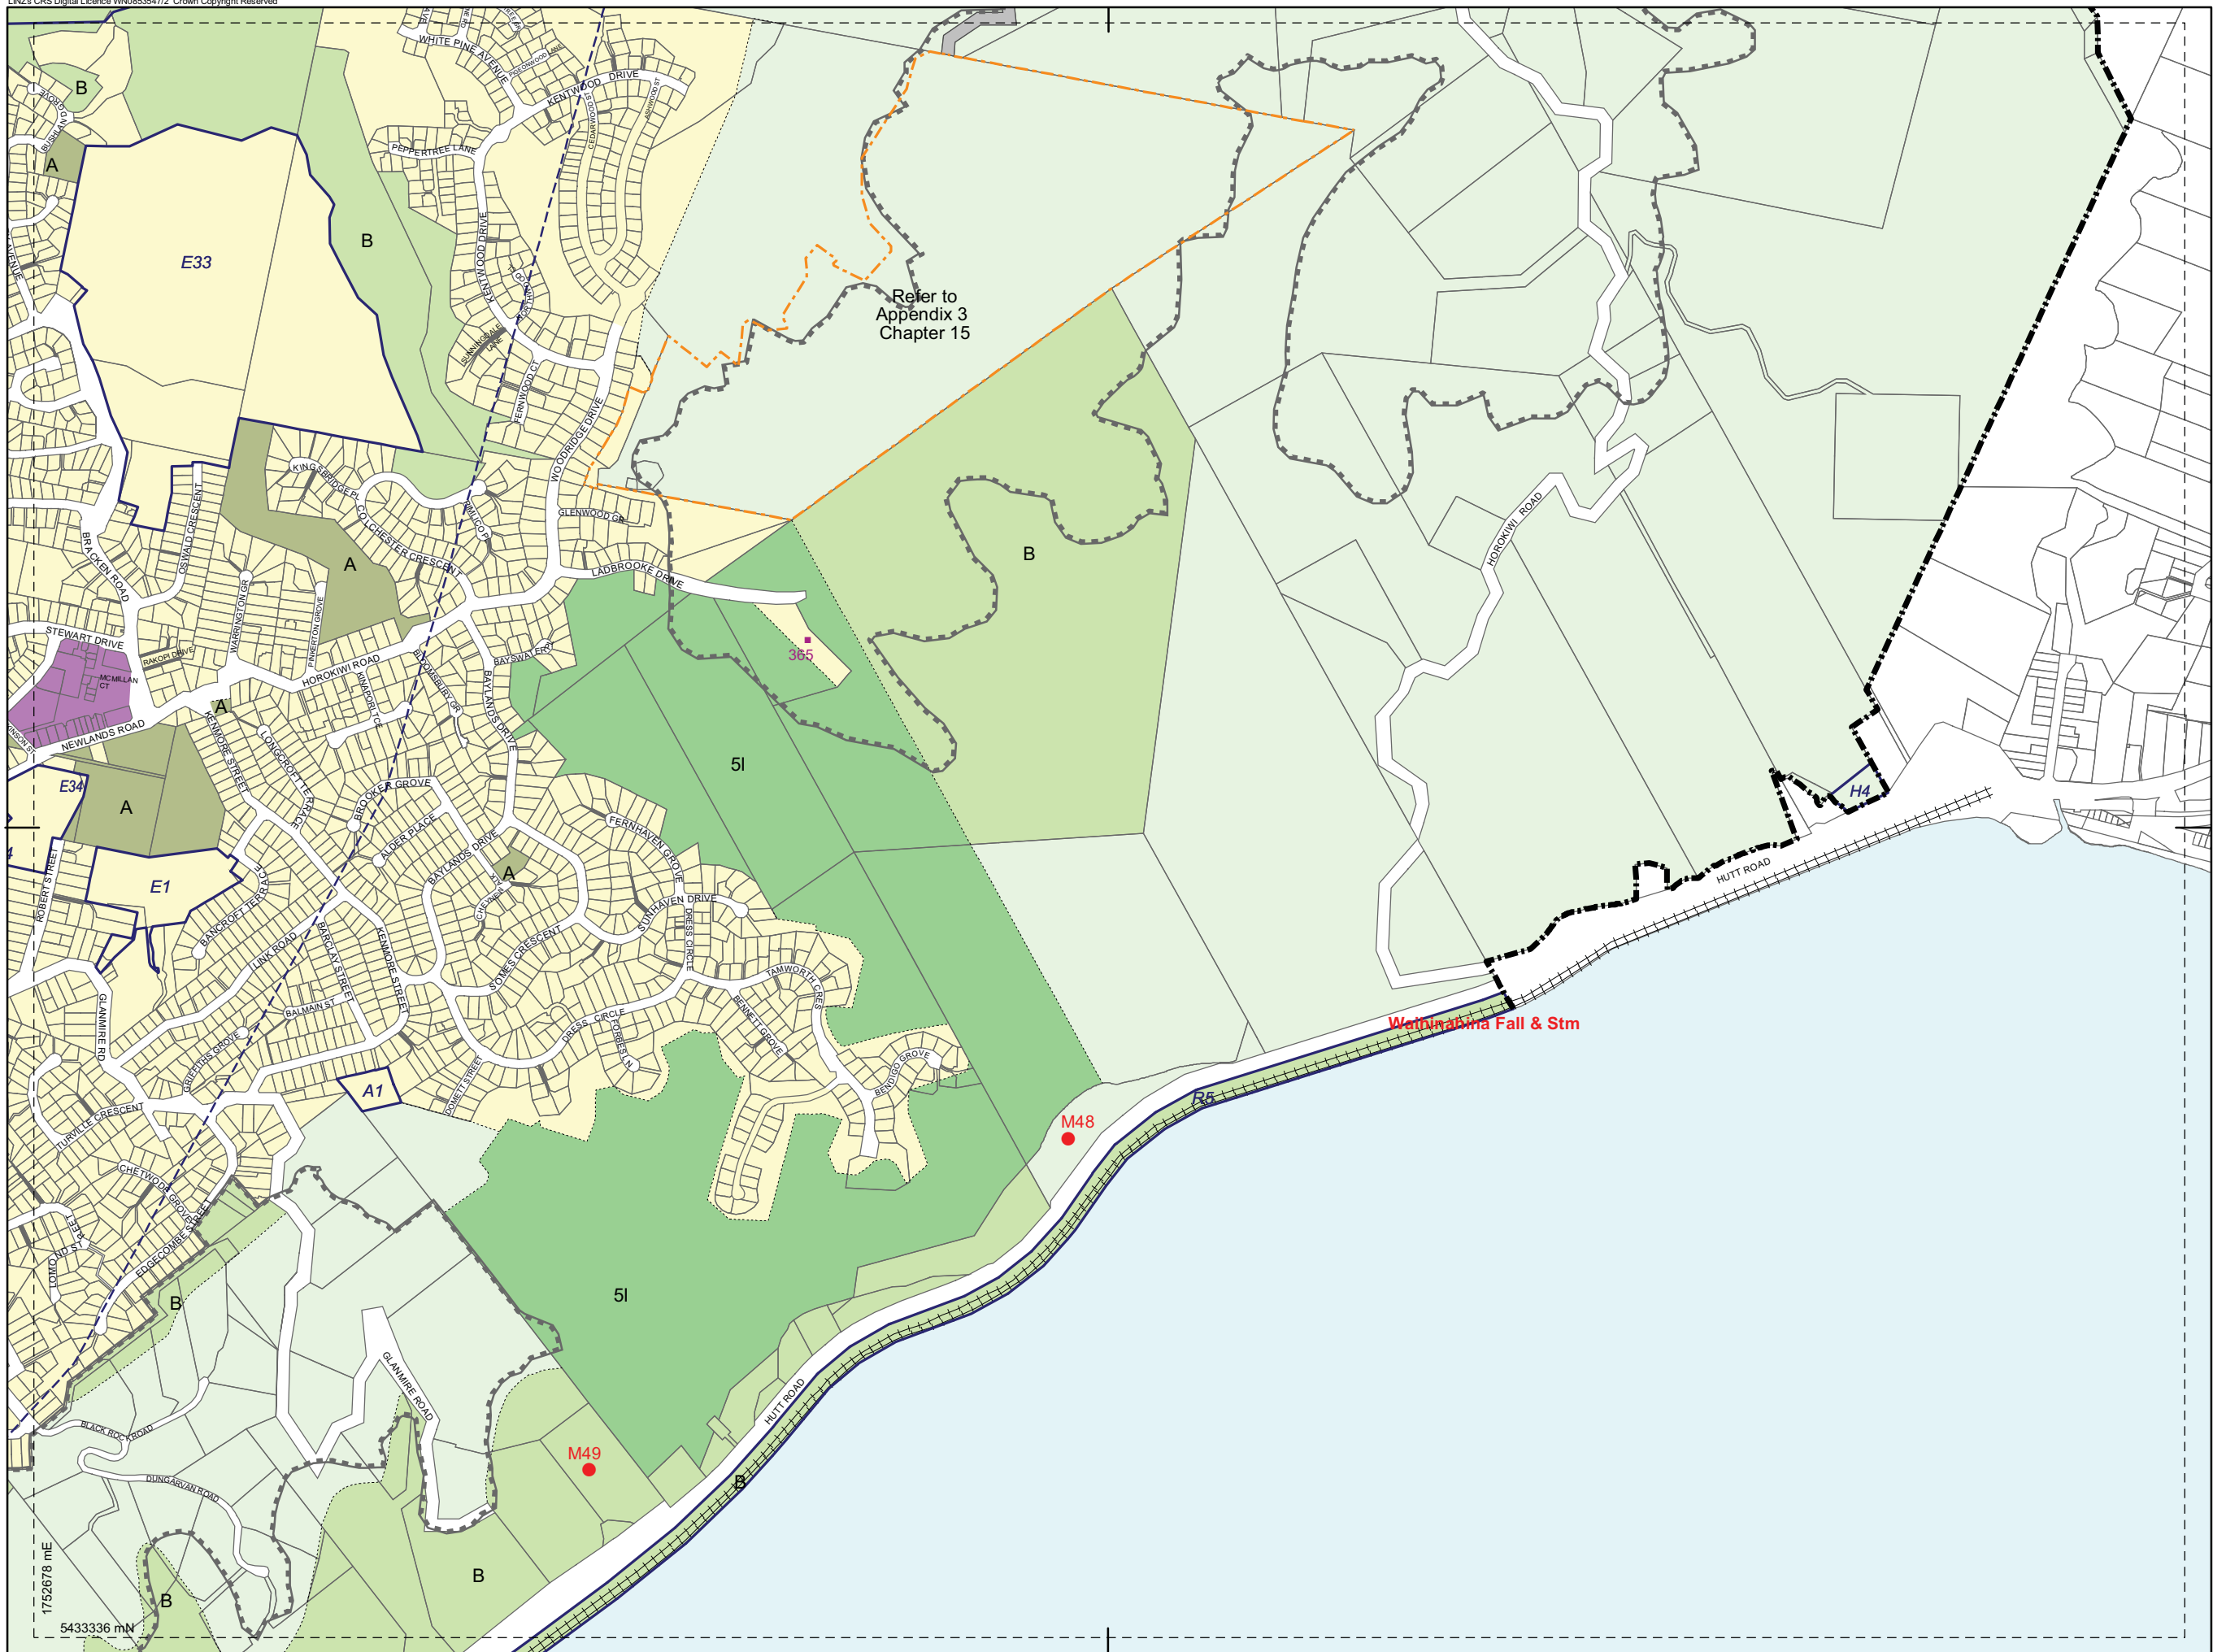

1:10,000

26	27
23	24
22	

1752678 mE
5433336 mN

WELLINGTON CITY COUNCIL DISTRICT PLAN MAP