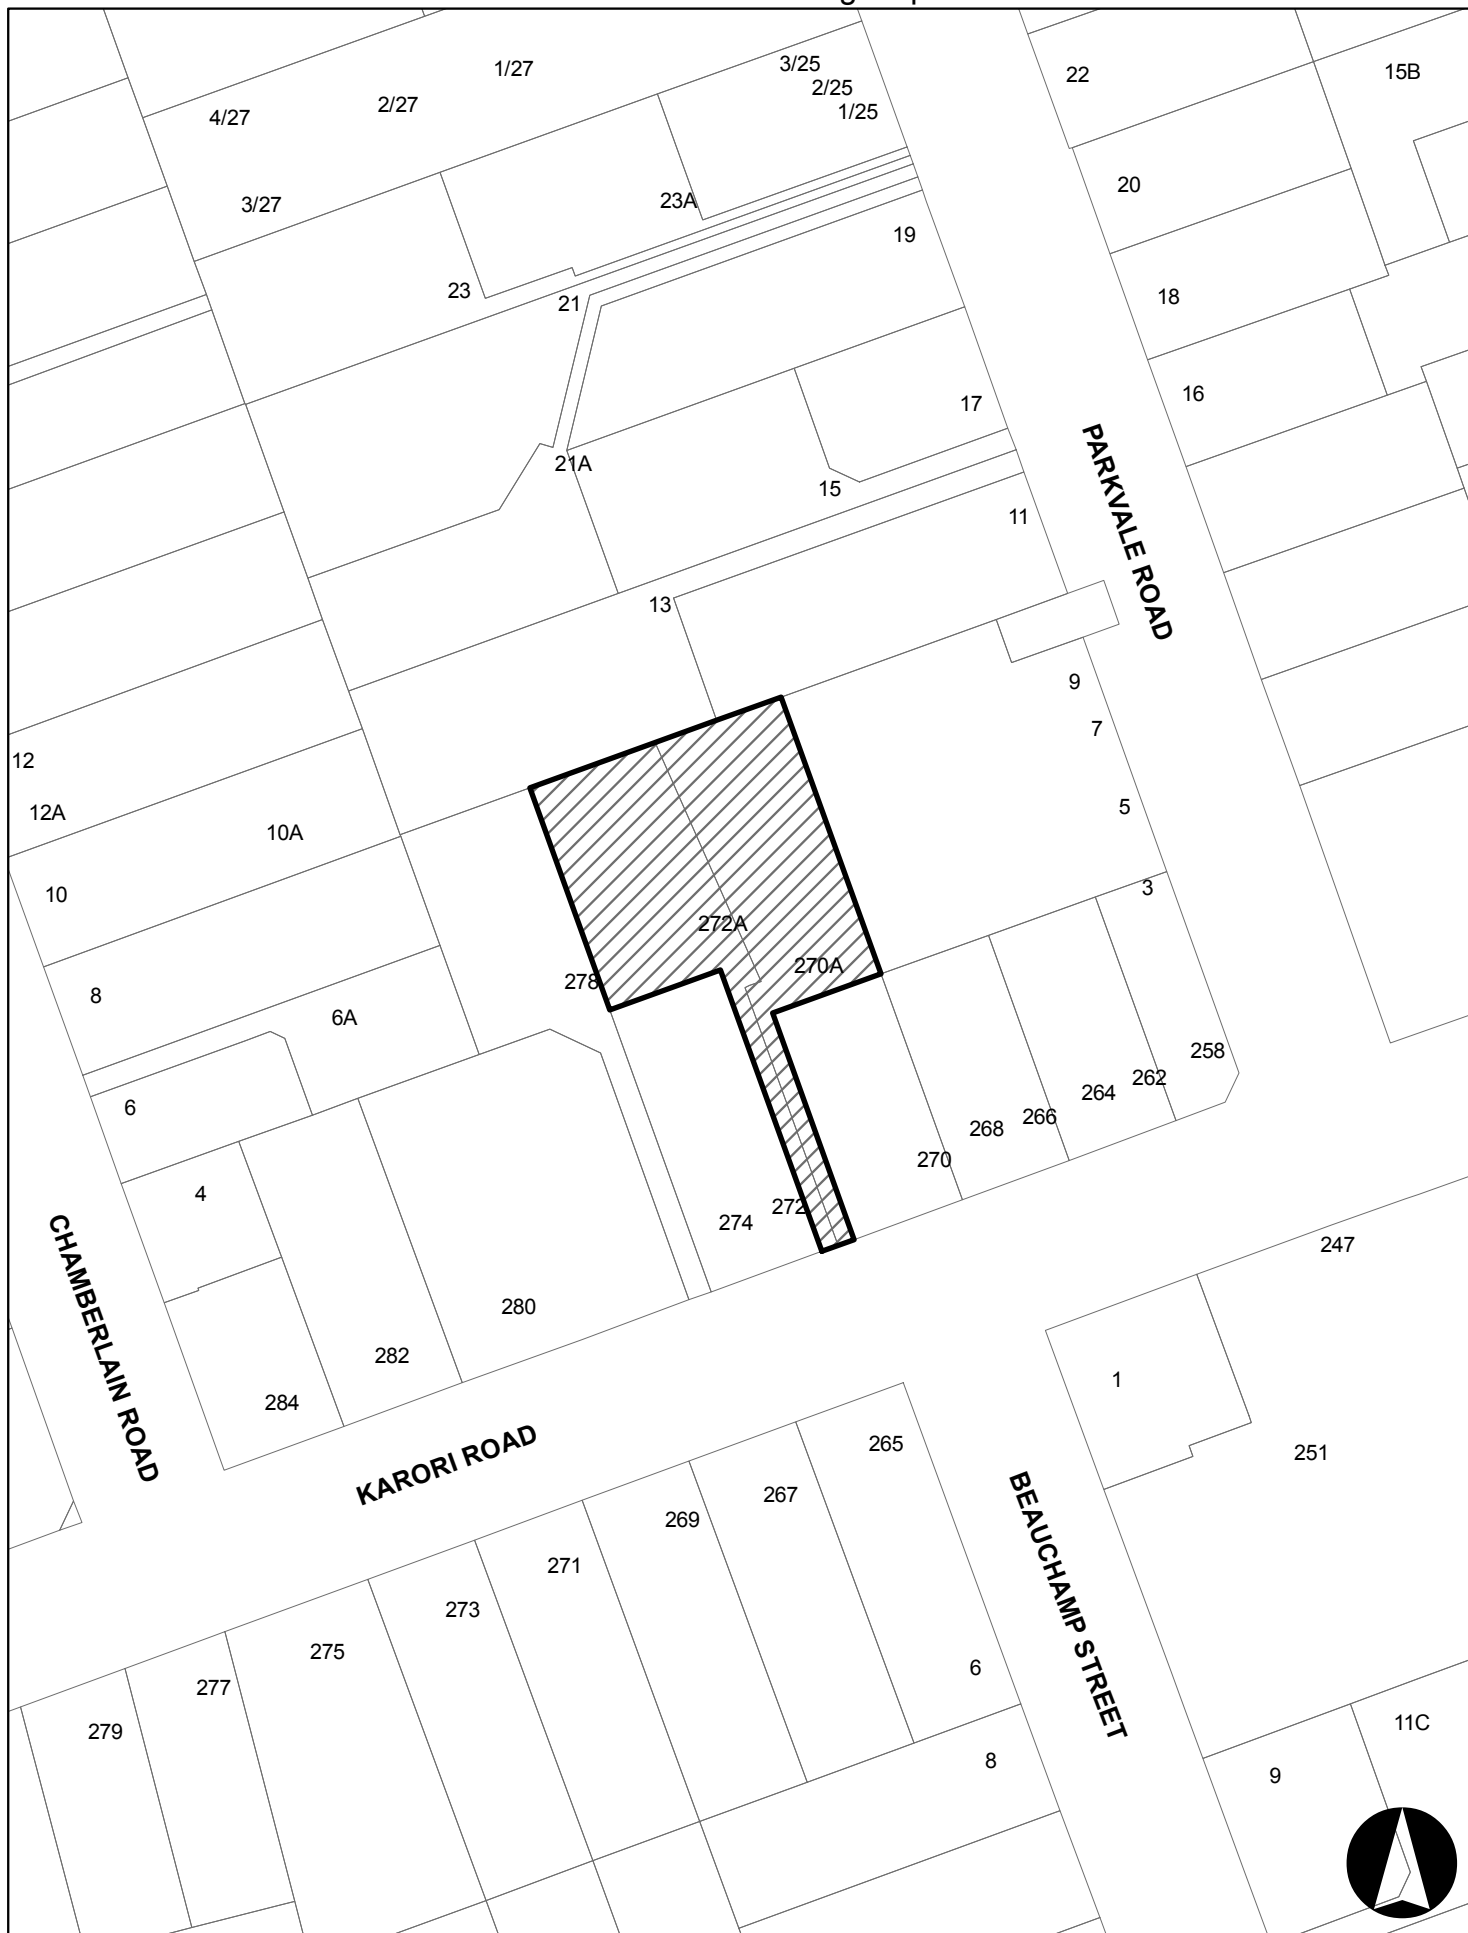

District Plan Change 73 Suburban Centres Review

Decision on 270A, 272A and 272B Karori Road

Amendment to Planning Map 11

 Land notified as Centre to be rezoned Outer Residential