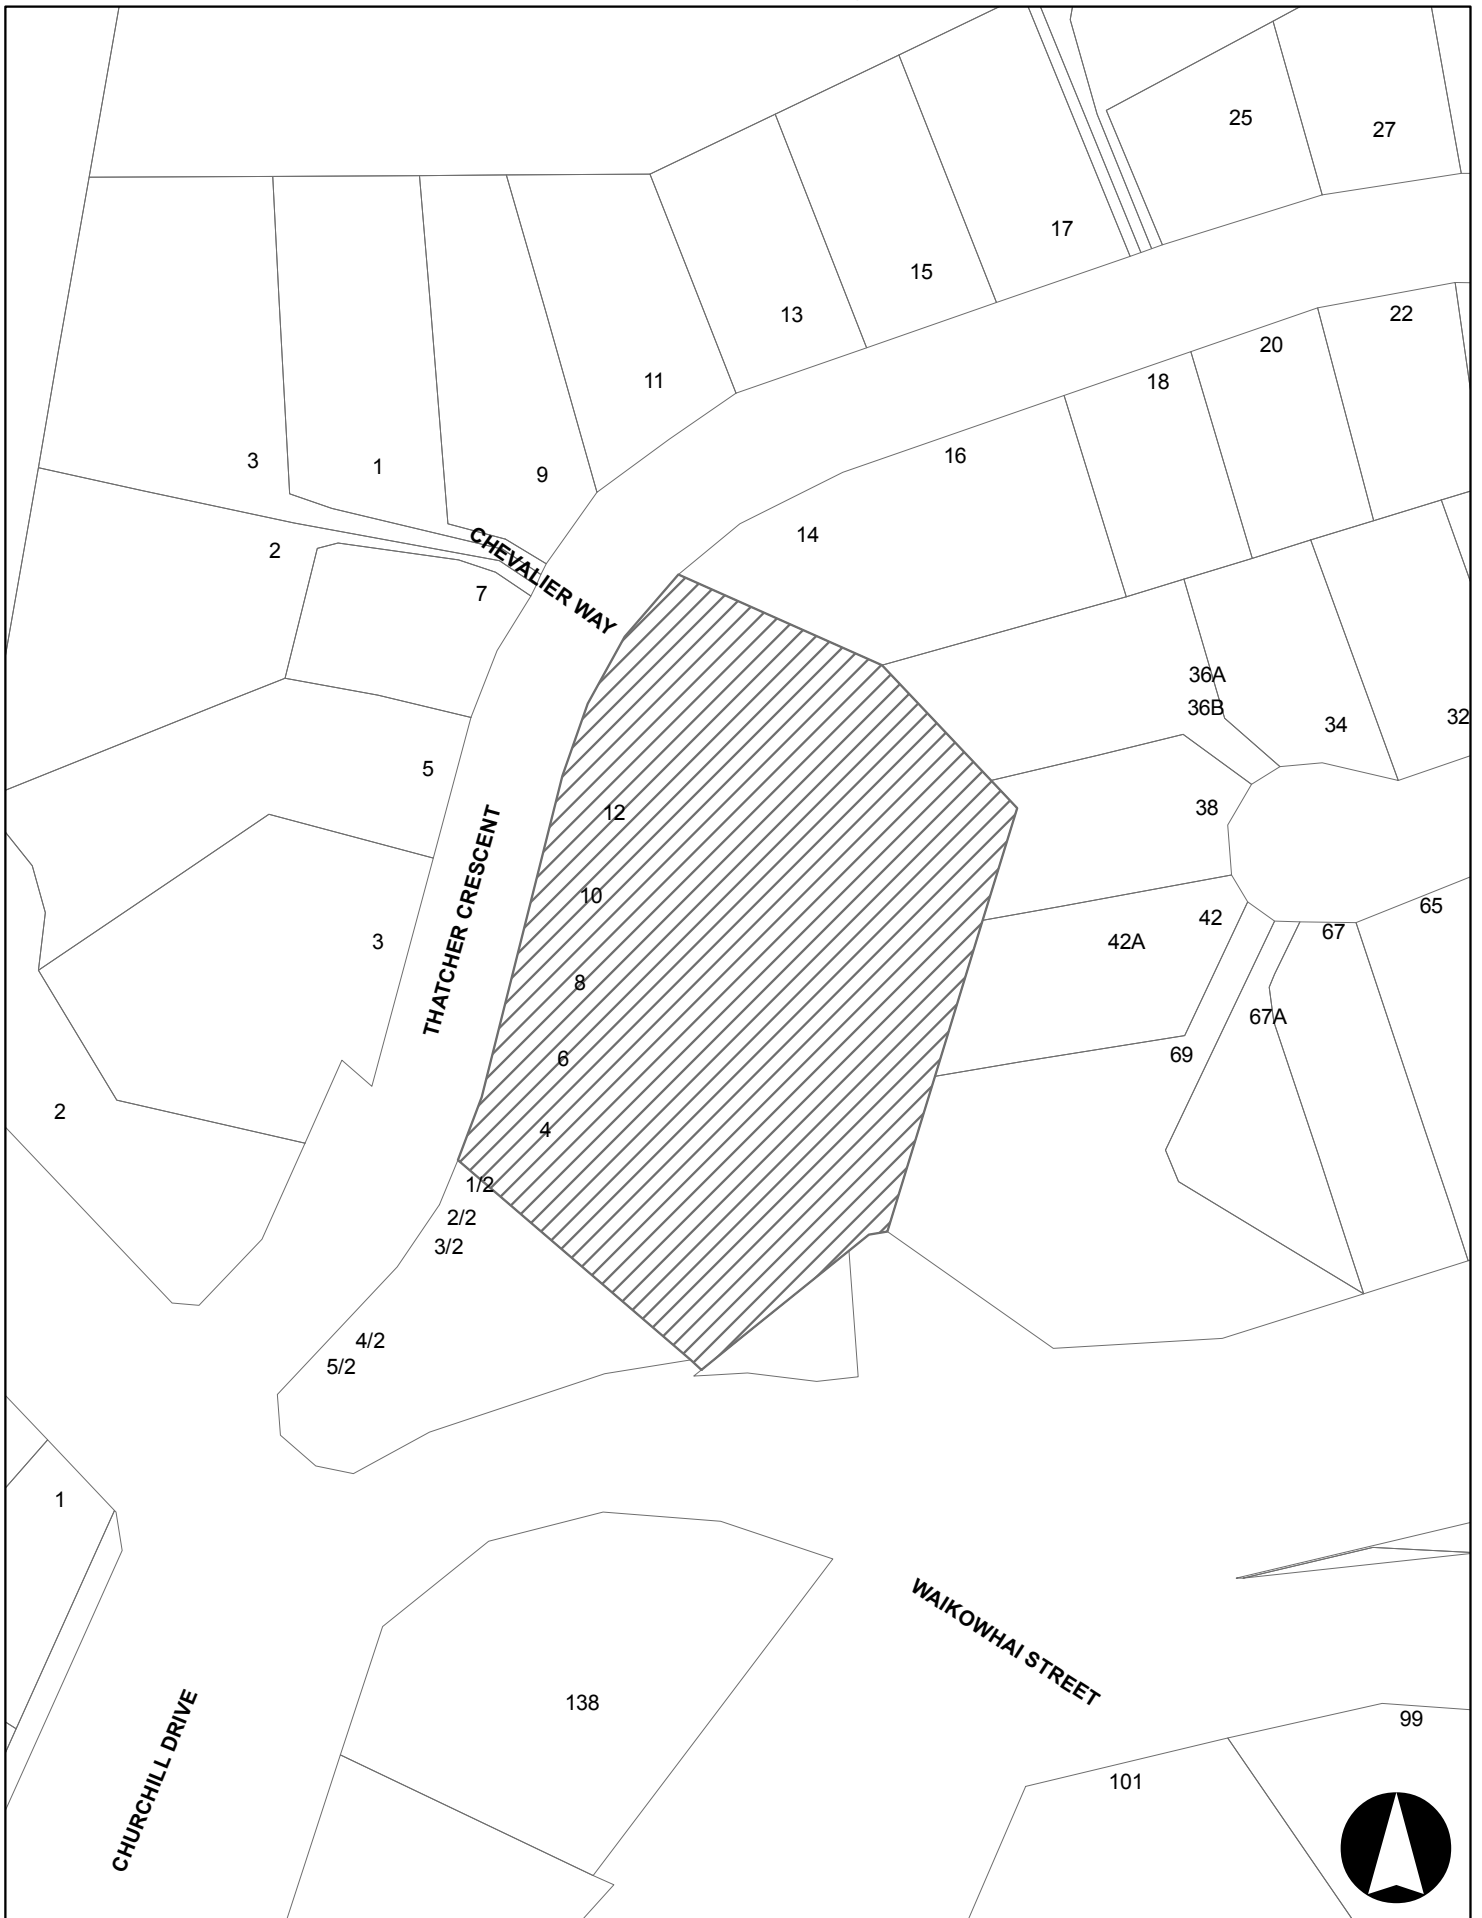

District Plan Change 73 Suburban Centres Review
Decision on 4 Thatcher Crescent, Crofton Downs (Williams Garden Centre)
Amendment to Planning Map 21

 Land notified as Centre to be rezoned Outer Residential

1:1,000