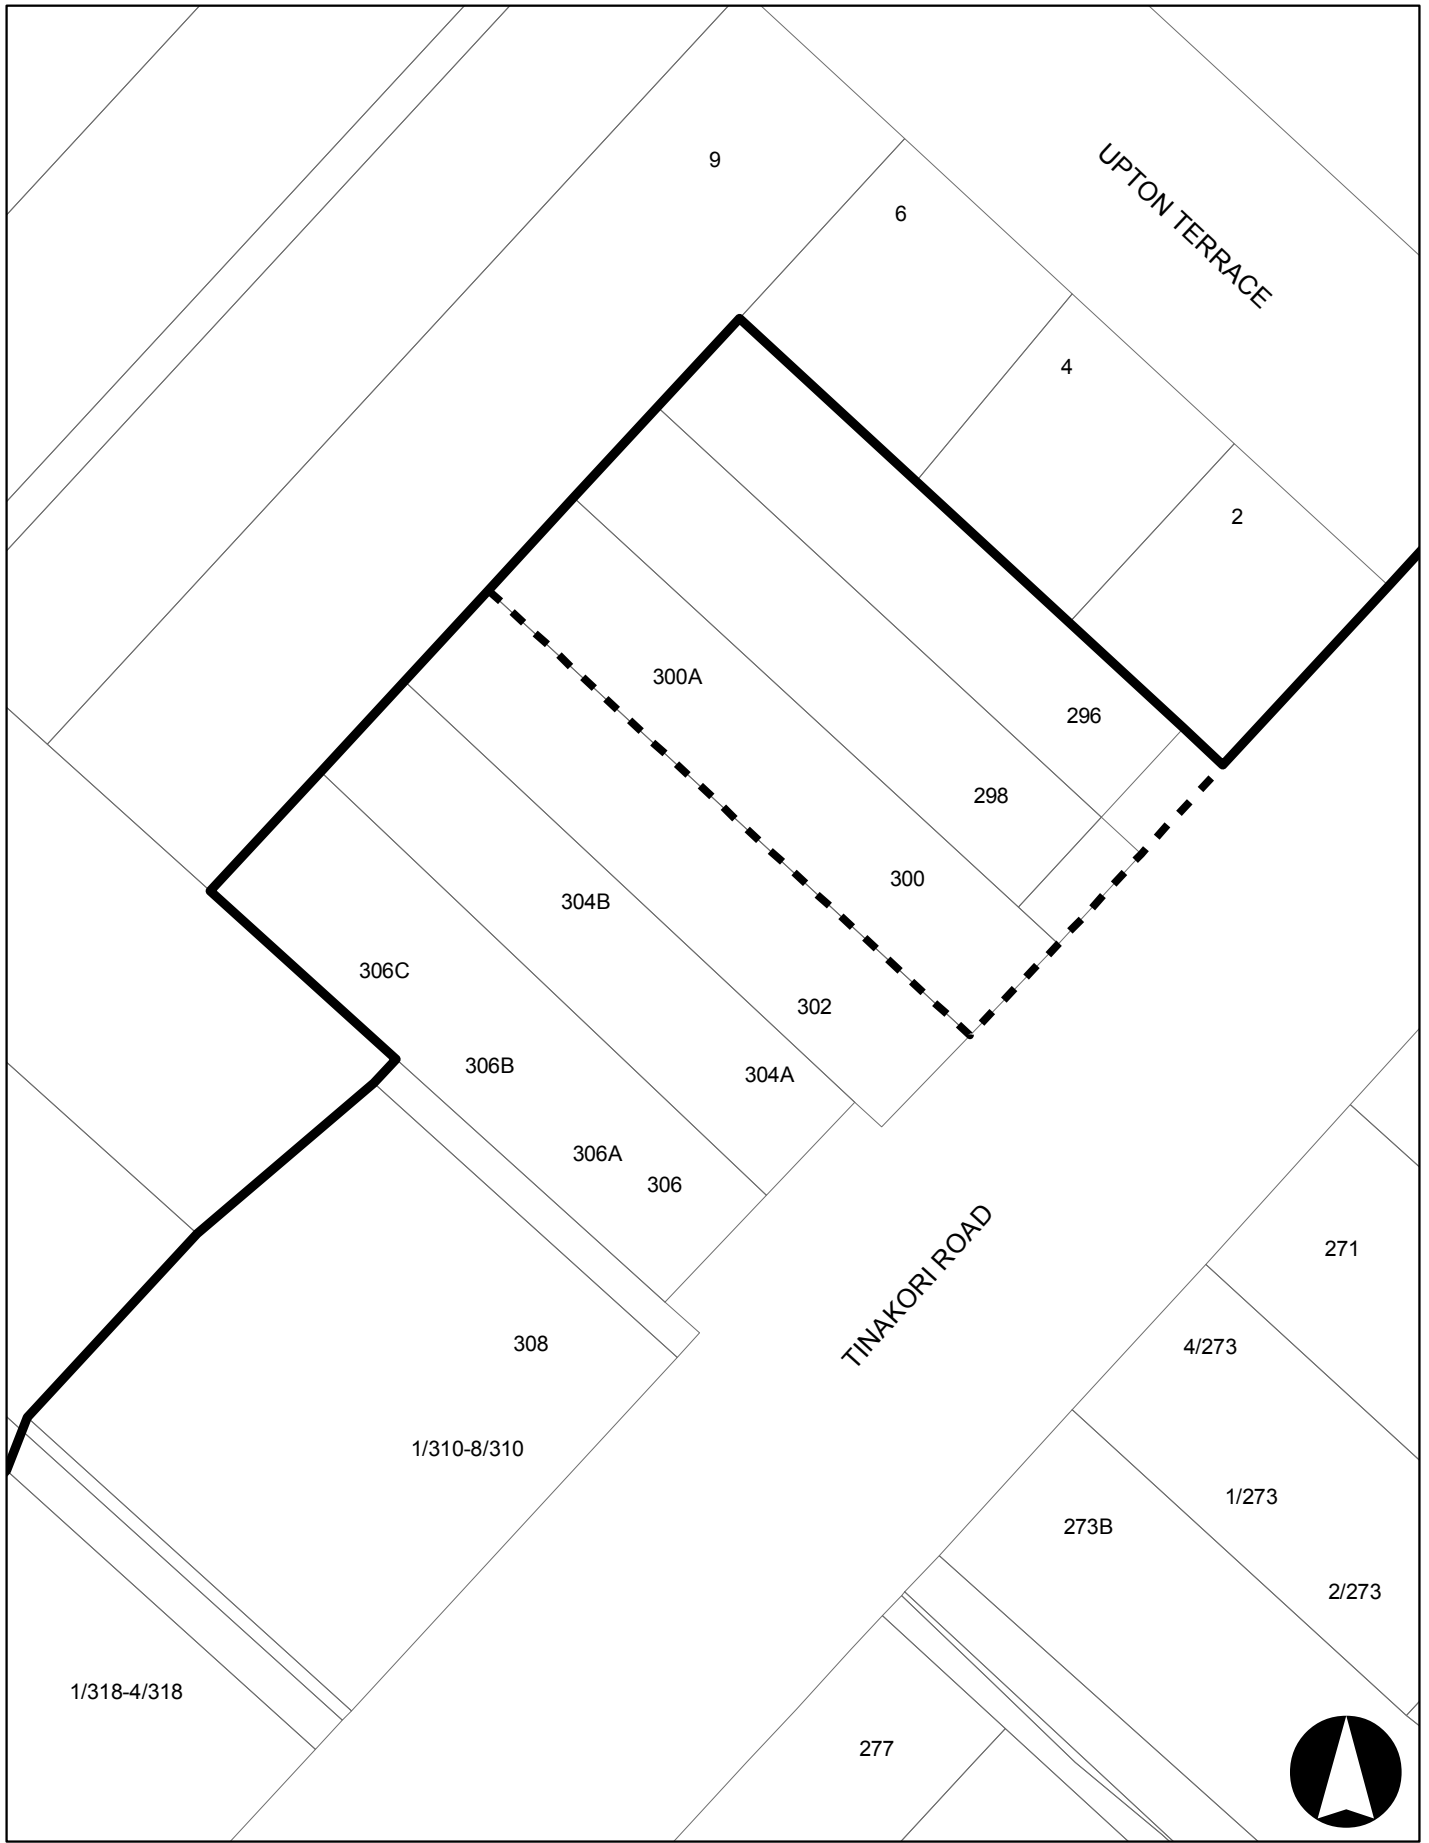

**Amendment of Inner Residential Where the Pre-1930's  
Demolition Controls Apply**  
300 - 304 Tinakori Road, Thorndon

- Pre 1930's Demolition Control Boundary as notified
- - -** Pre 1930's Demolition Control Boundary as amended