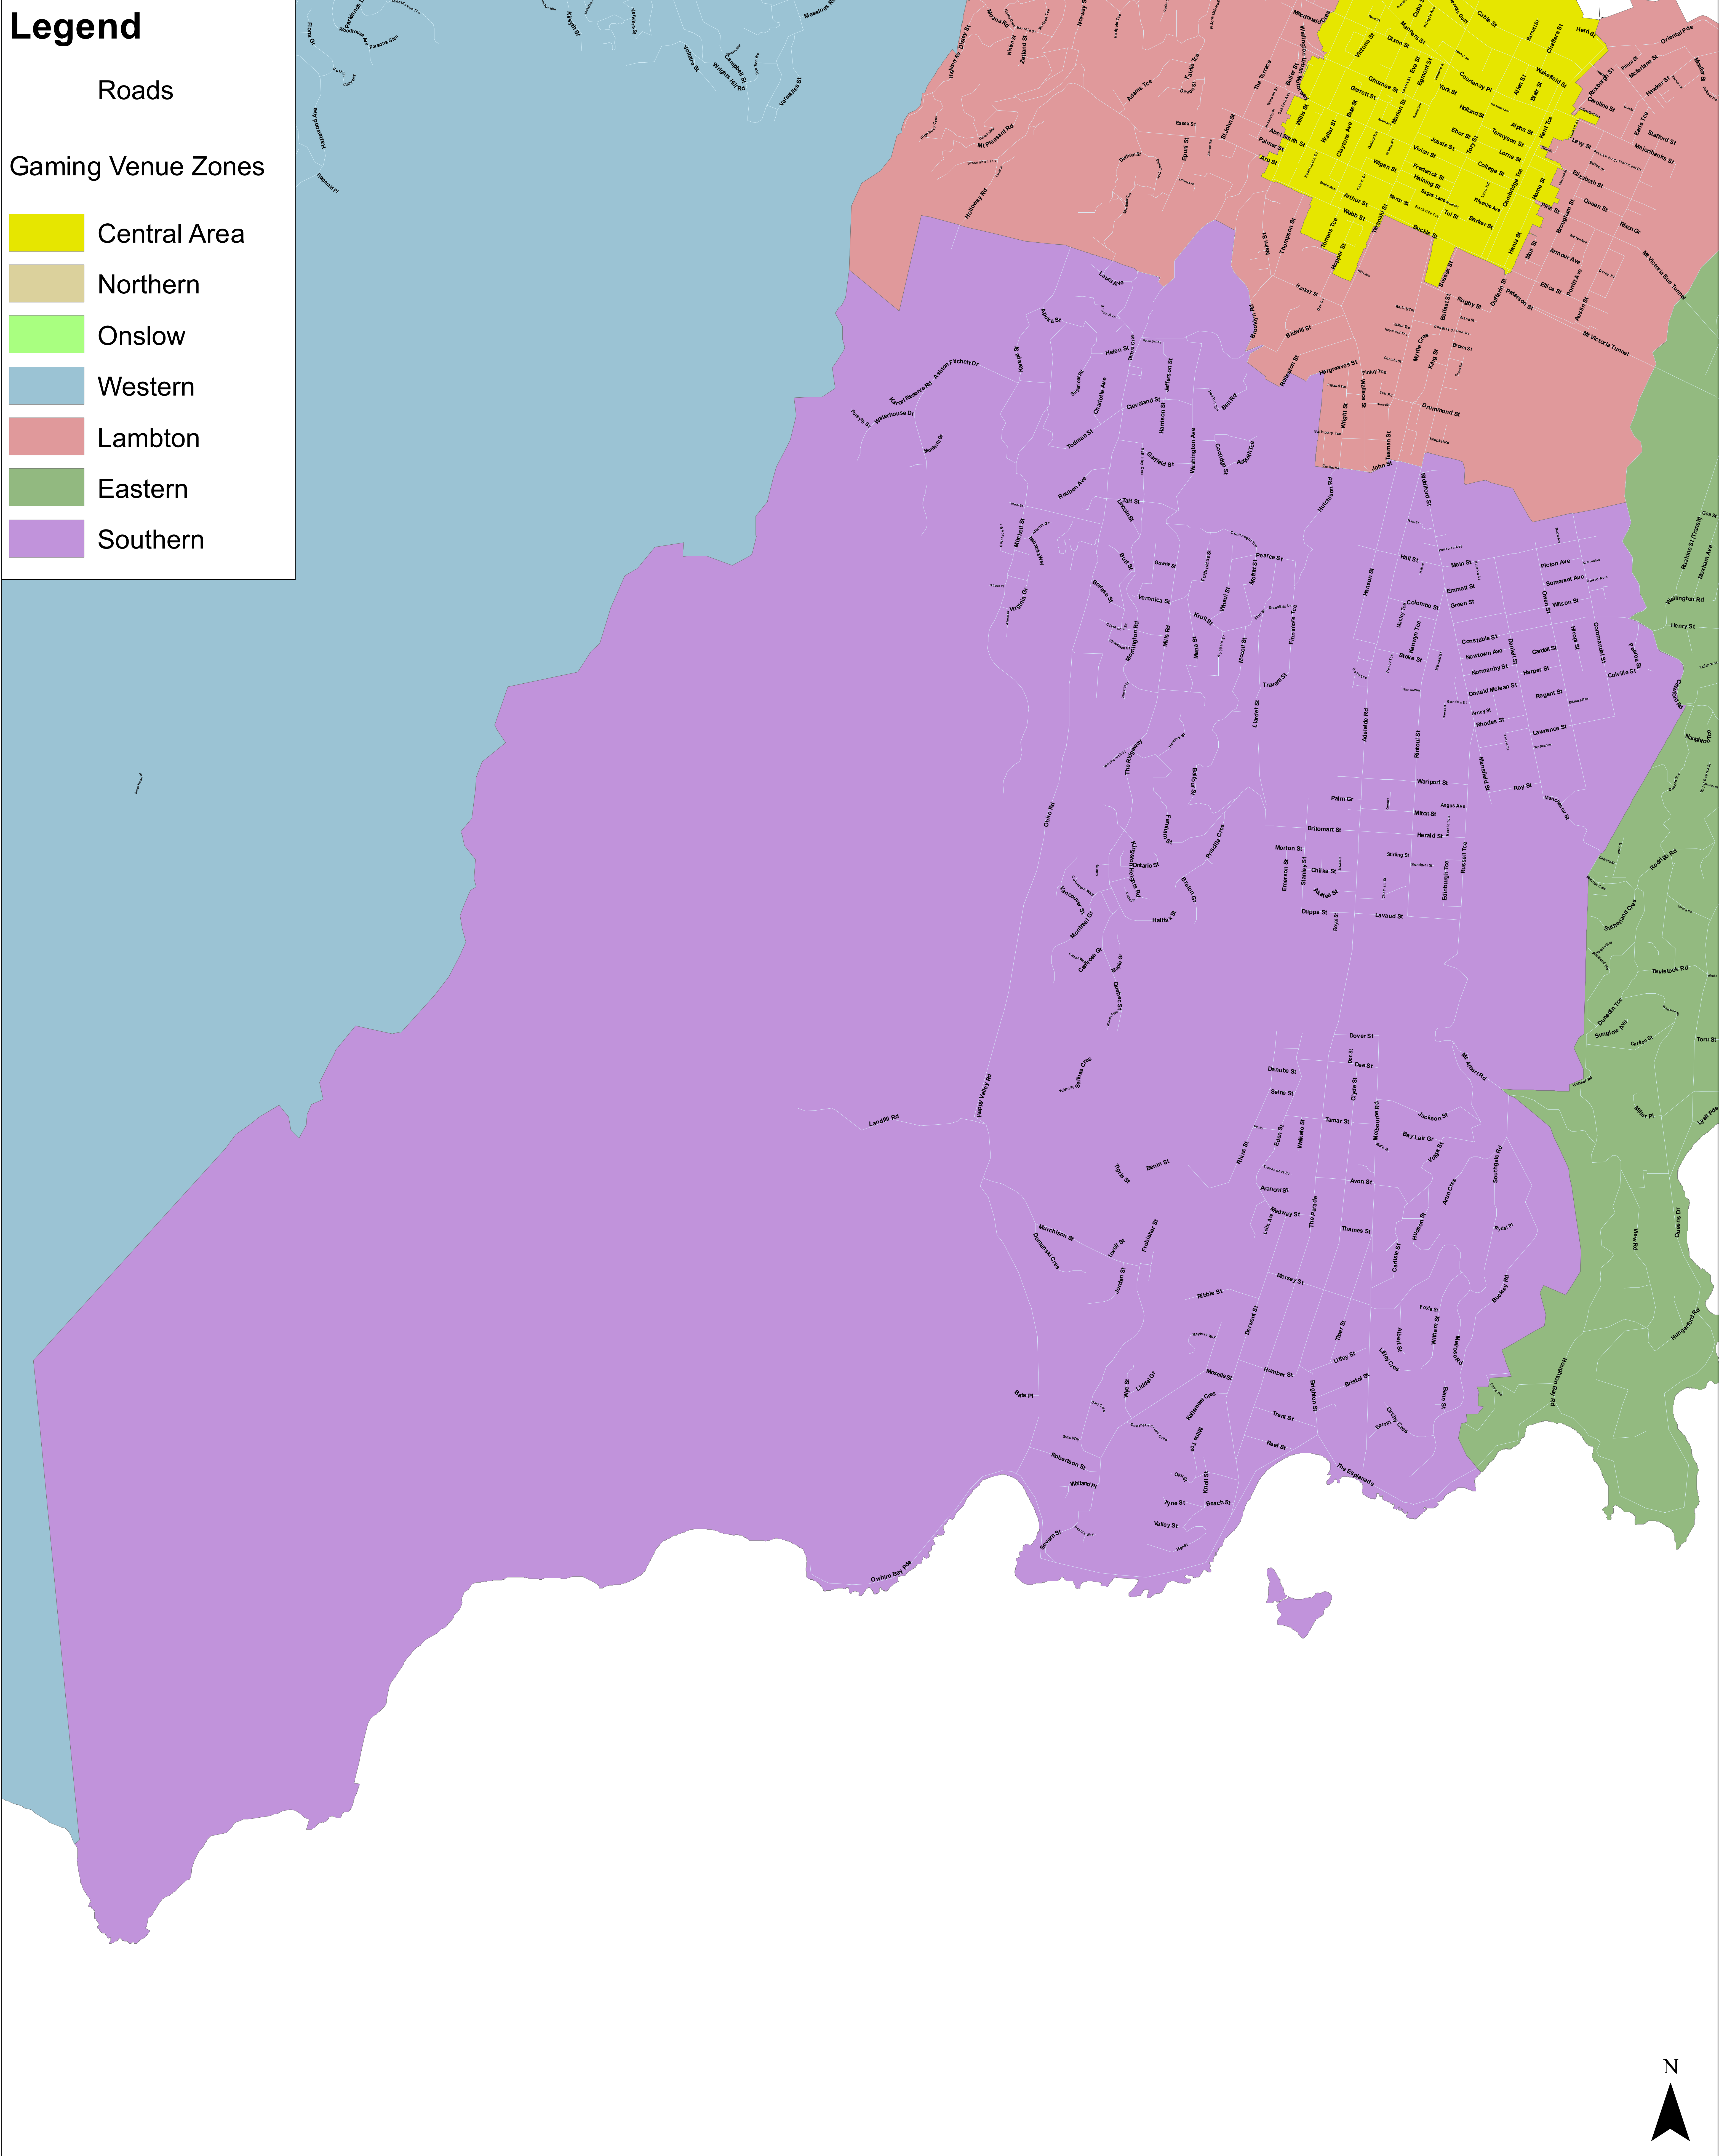

Legend

Roads

Gaming Venue Zones

- Central Area
- Northern
- Onslow
- Western
- Lambton
- Eastern
- Southern

DATA STATEMENT

Property boundaries
Land Information NZ
Licence WN0853547/2
Crown Copyright reserved
Accuracy in urban areas: +/-1m
Accuracy in rural areas: +/-30m

Other data has been
compiled from a
variety of sources and
its accuracy may vary

Any contours displayed
are only approximate
and must not be used for
detailed engineering design

Colour Orthophotography 1:500
flown Feb 2002 owned by
Terralink International Ltd and
used under licence by WCC