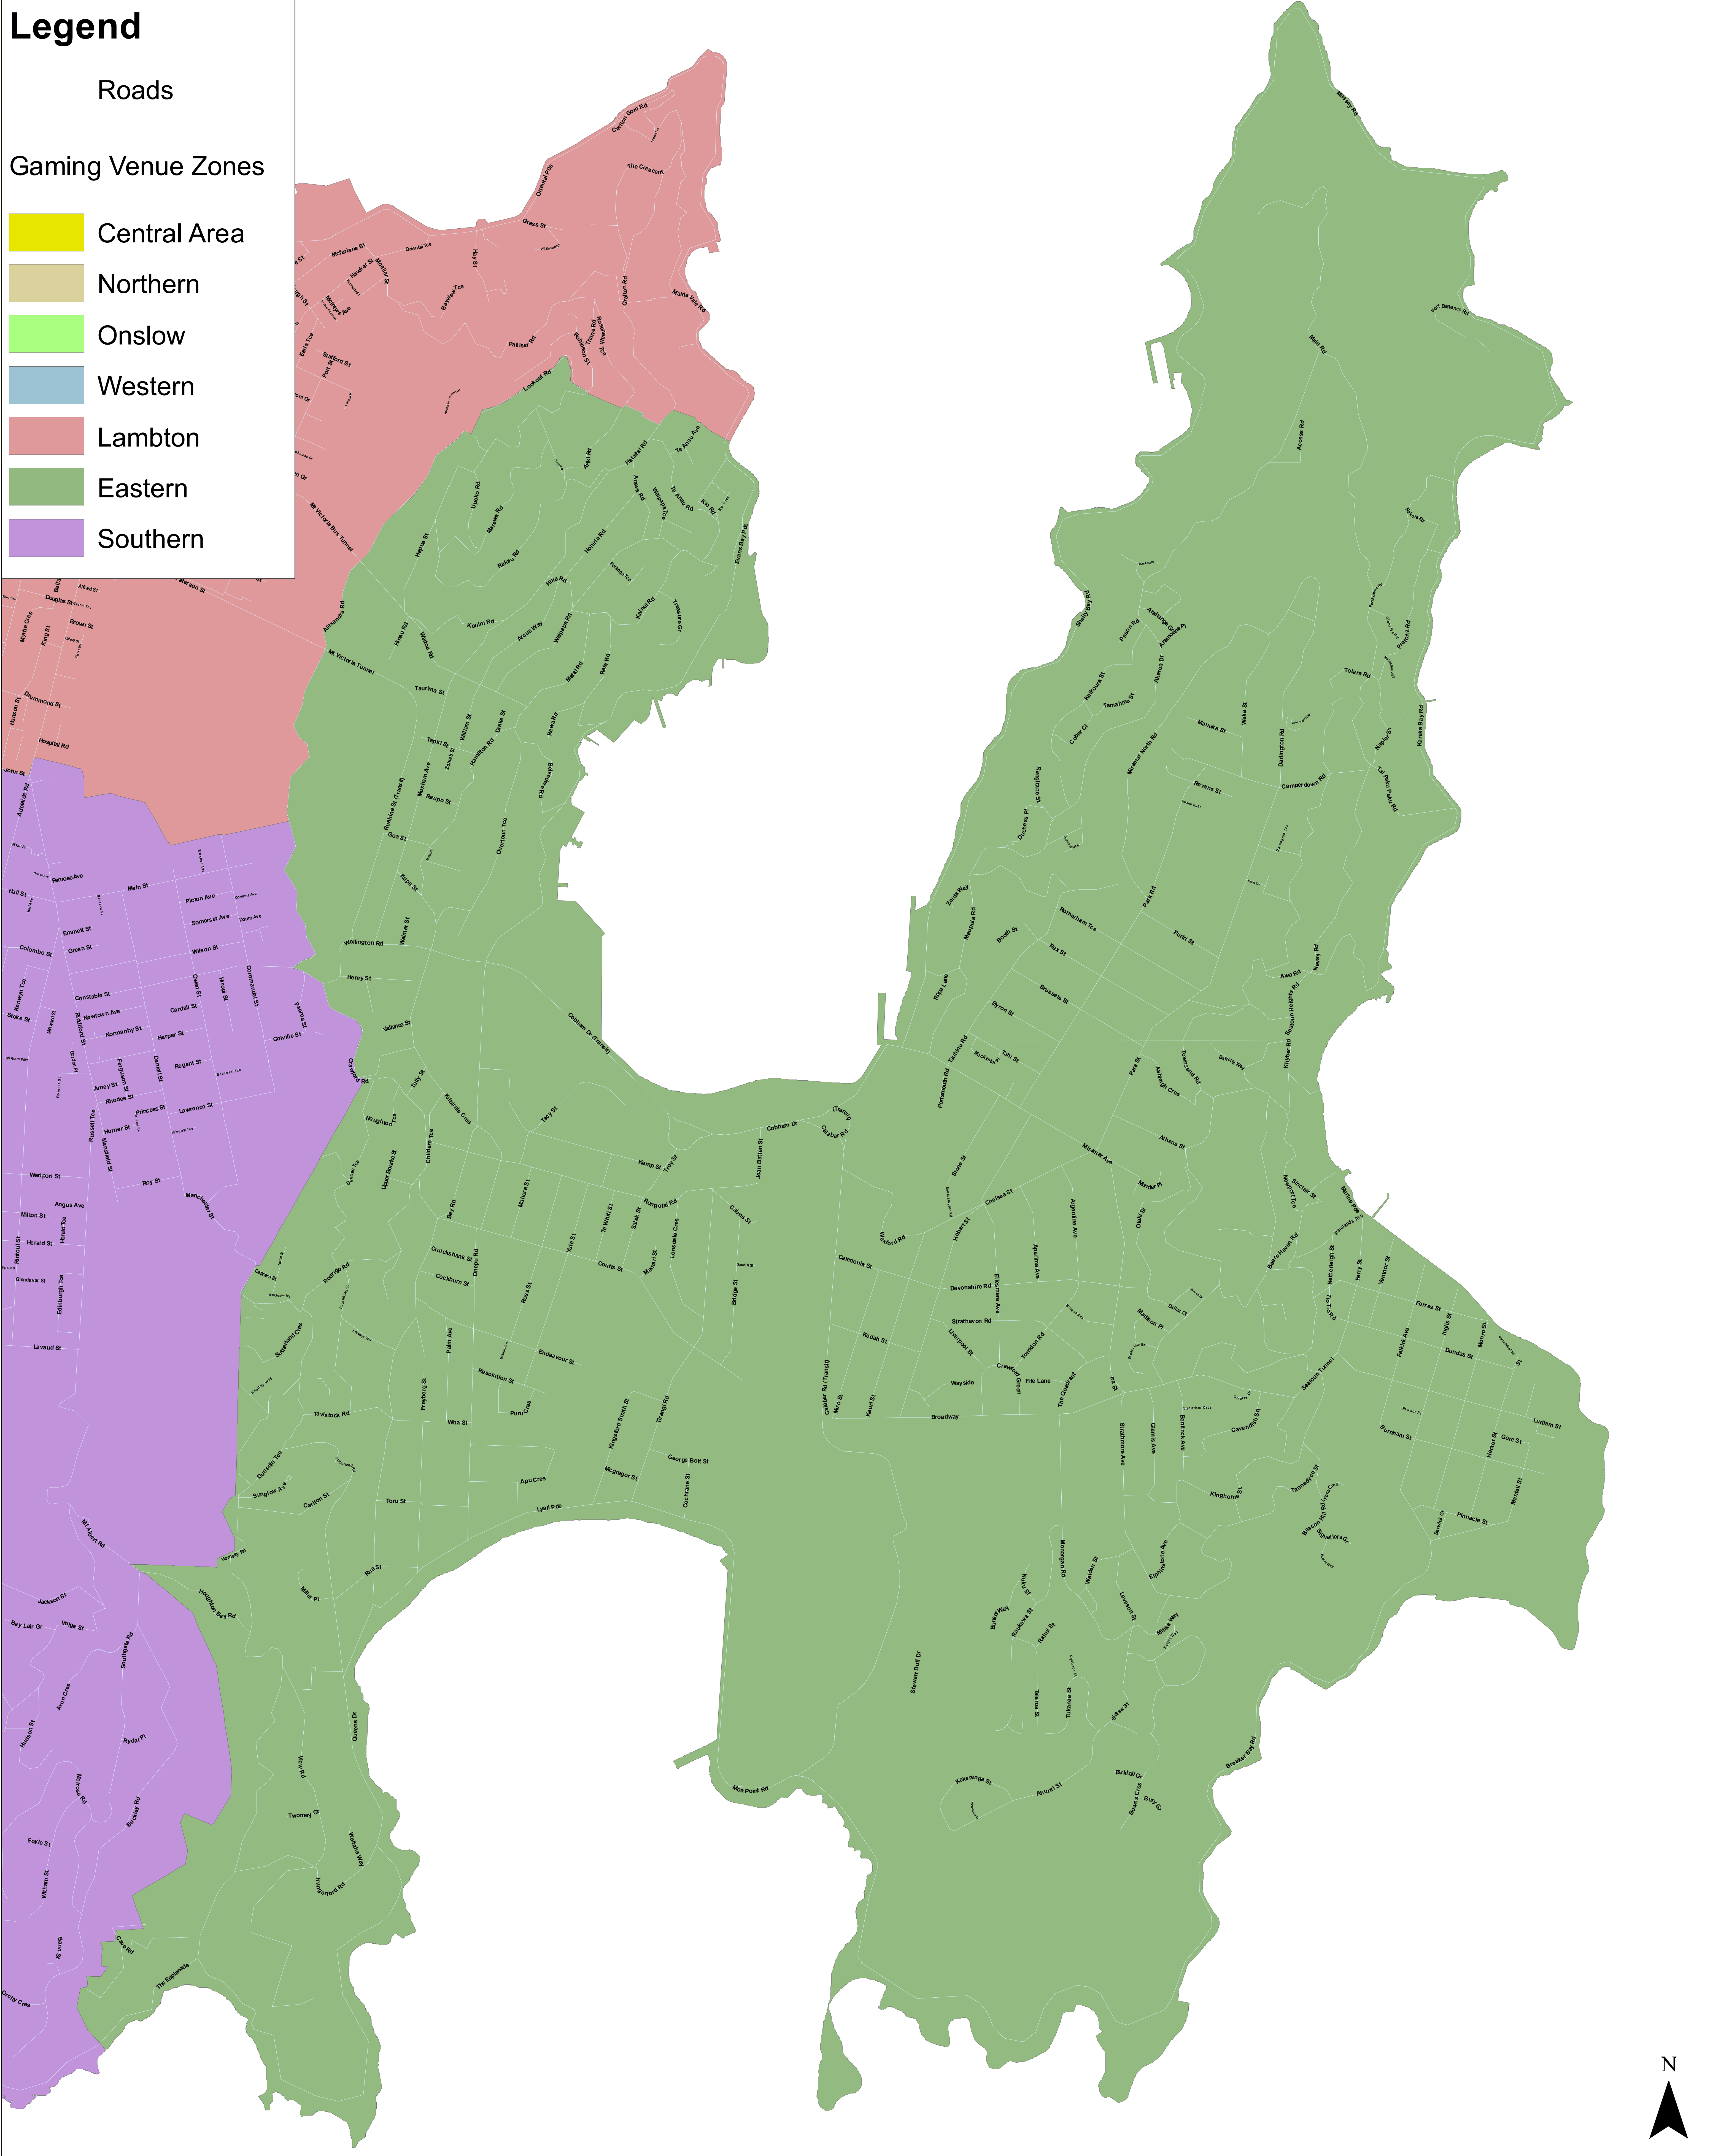

Legend

Roads

Gaming Venue Zones

- Central Area
- Northern
- Onslow
- Western
- Lambton
- Eastern
- Southern

DATA STATEMENT

Property boundaries
Land Information NZ
Licence WN0853547/2
Crown Copyright reserved
Accuracy in urban areas: +/-1m
Accuracy in rural areas: +/-30m

Other data has been
compiled from a
variety of sources and
its accuracy may vary

Any contours displayed
are only approximate
and must not be used for
detailed engineering design

Colour Orthophotography 1:500
taken Feb 2002 owned by
Terralink International Ltd and
used under licence by WCC