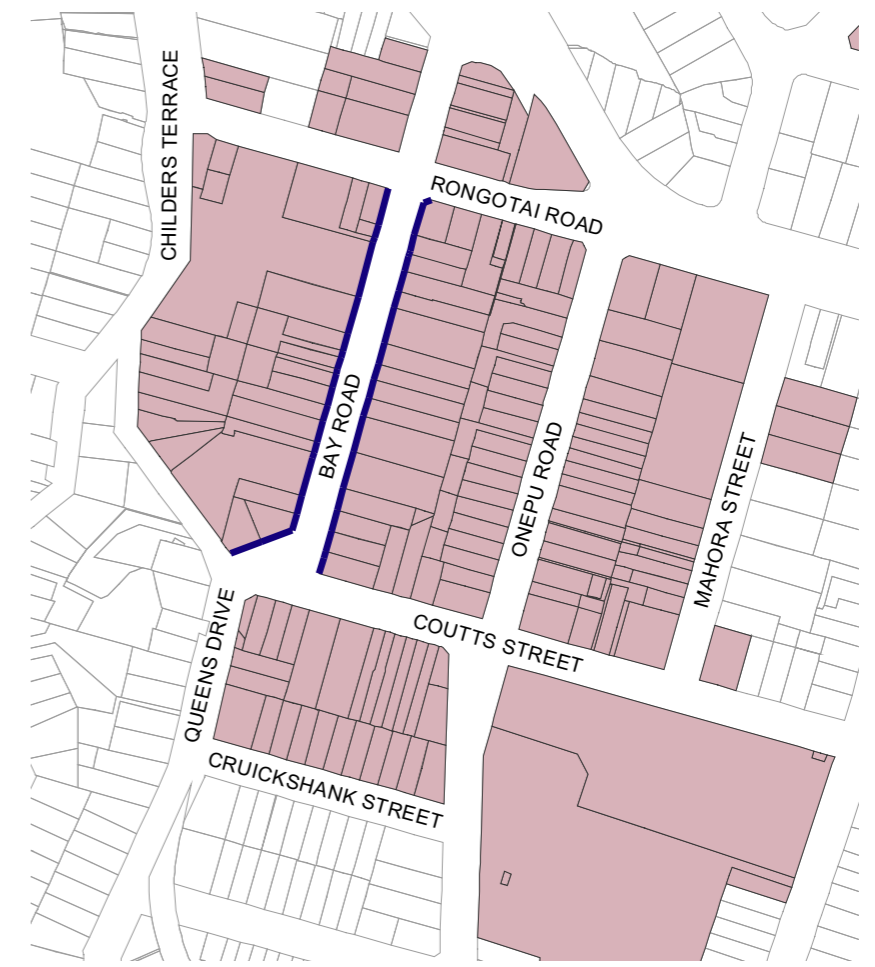

Scale As Shown

Scale 1:5000

Scale 1:3000

Scale 1:3000

Scale 1:4000

Scale 1:4000

- Suburban Centre Areas
- Frontages where Verandahs and Display Windows are required

**FRONTAGES WHERE VERANDAHS AND DISPLAY WINDOWS ARE REQUIRED**  
 (Refer to Rules 7.1.2.4 and 7.1.2.6)