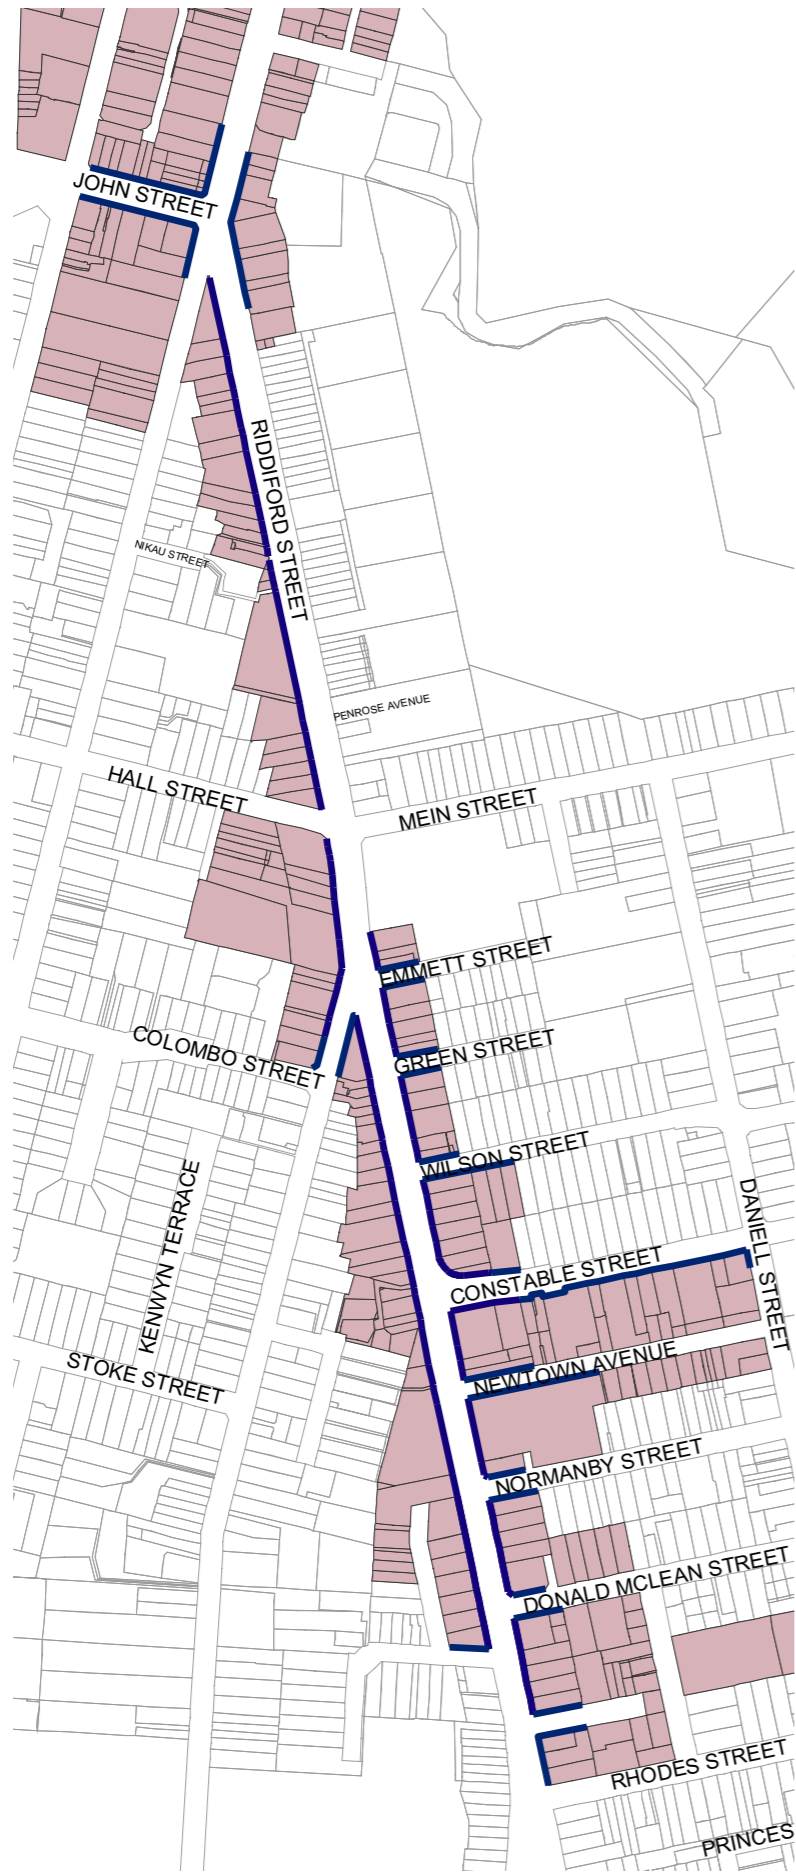

Scale As Shown

Scale 1:5000

Scale 1:3000

Scale 1:3000

Scale 1:4000

Scale 1:4000

- Suburban Centre Areas
- Frontages where Verandahs and Display Windows are required

**FRONTAGES WHERE VERANDAHS AND DISPLAY WINDOWS ARE REQUIRED**  
 (Refer to Rules 7.1.2.4 and 7.1.2.6)