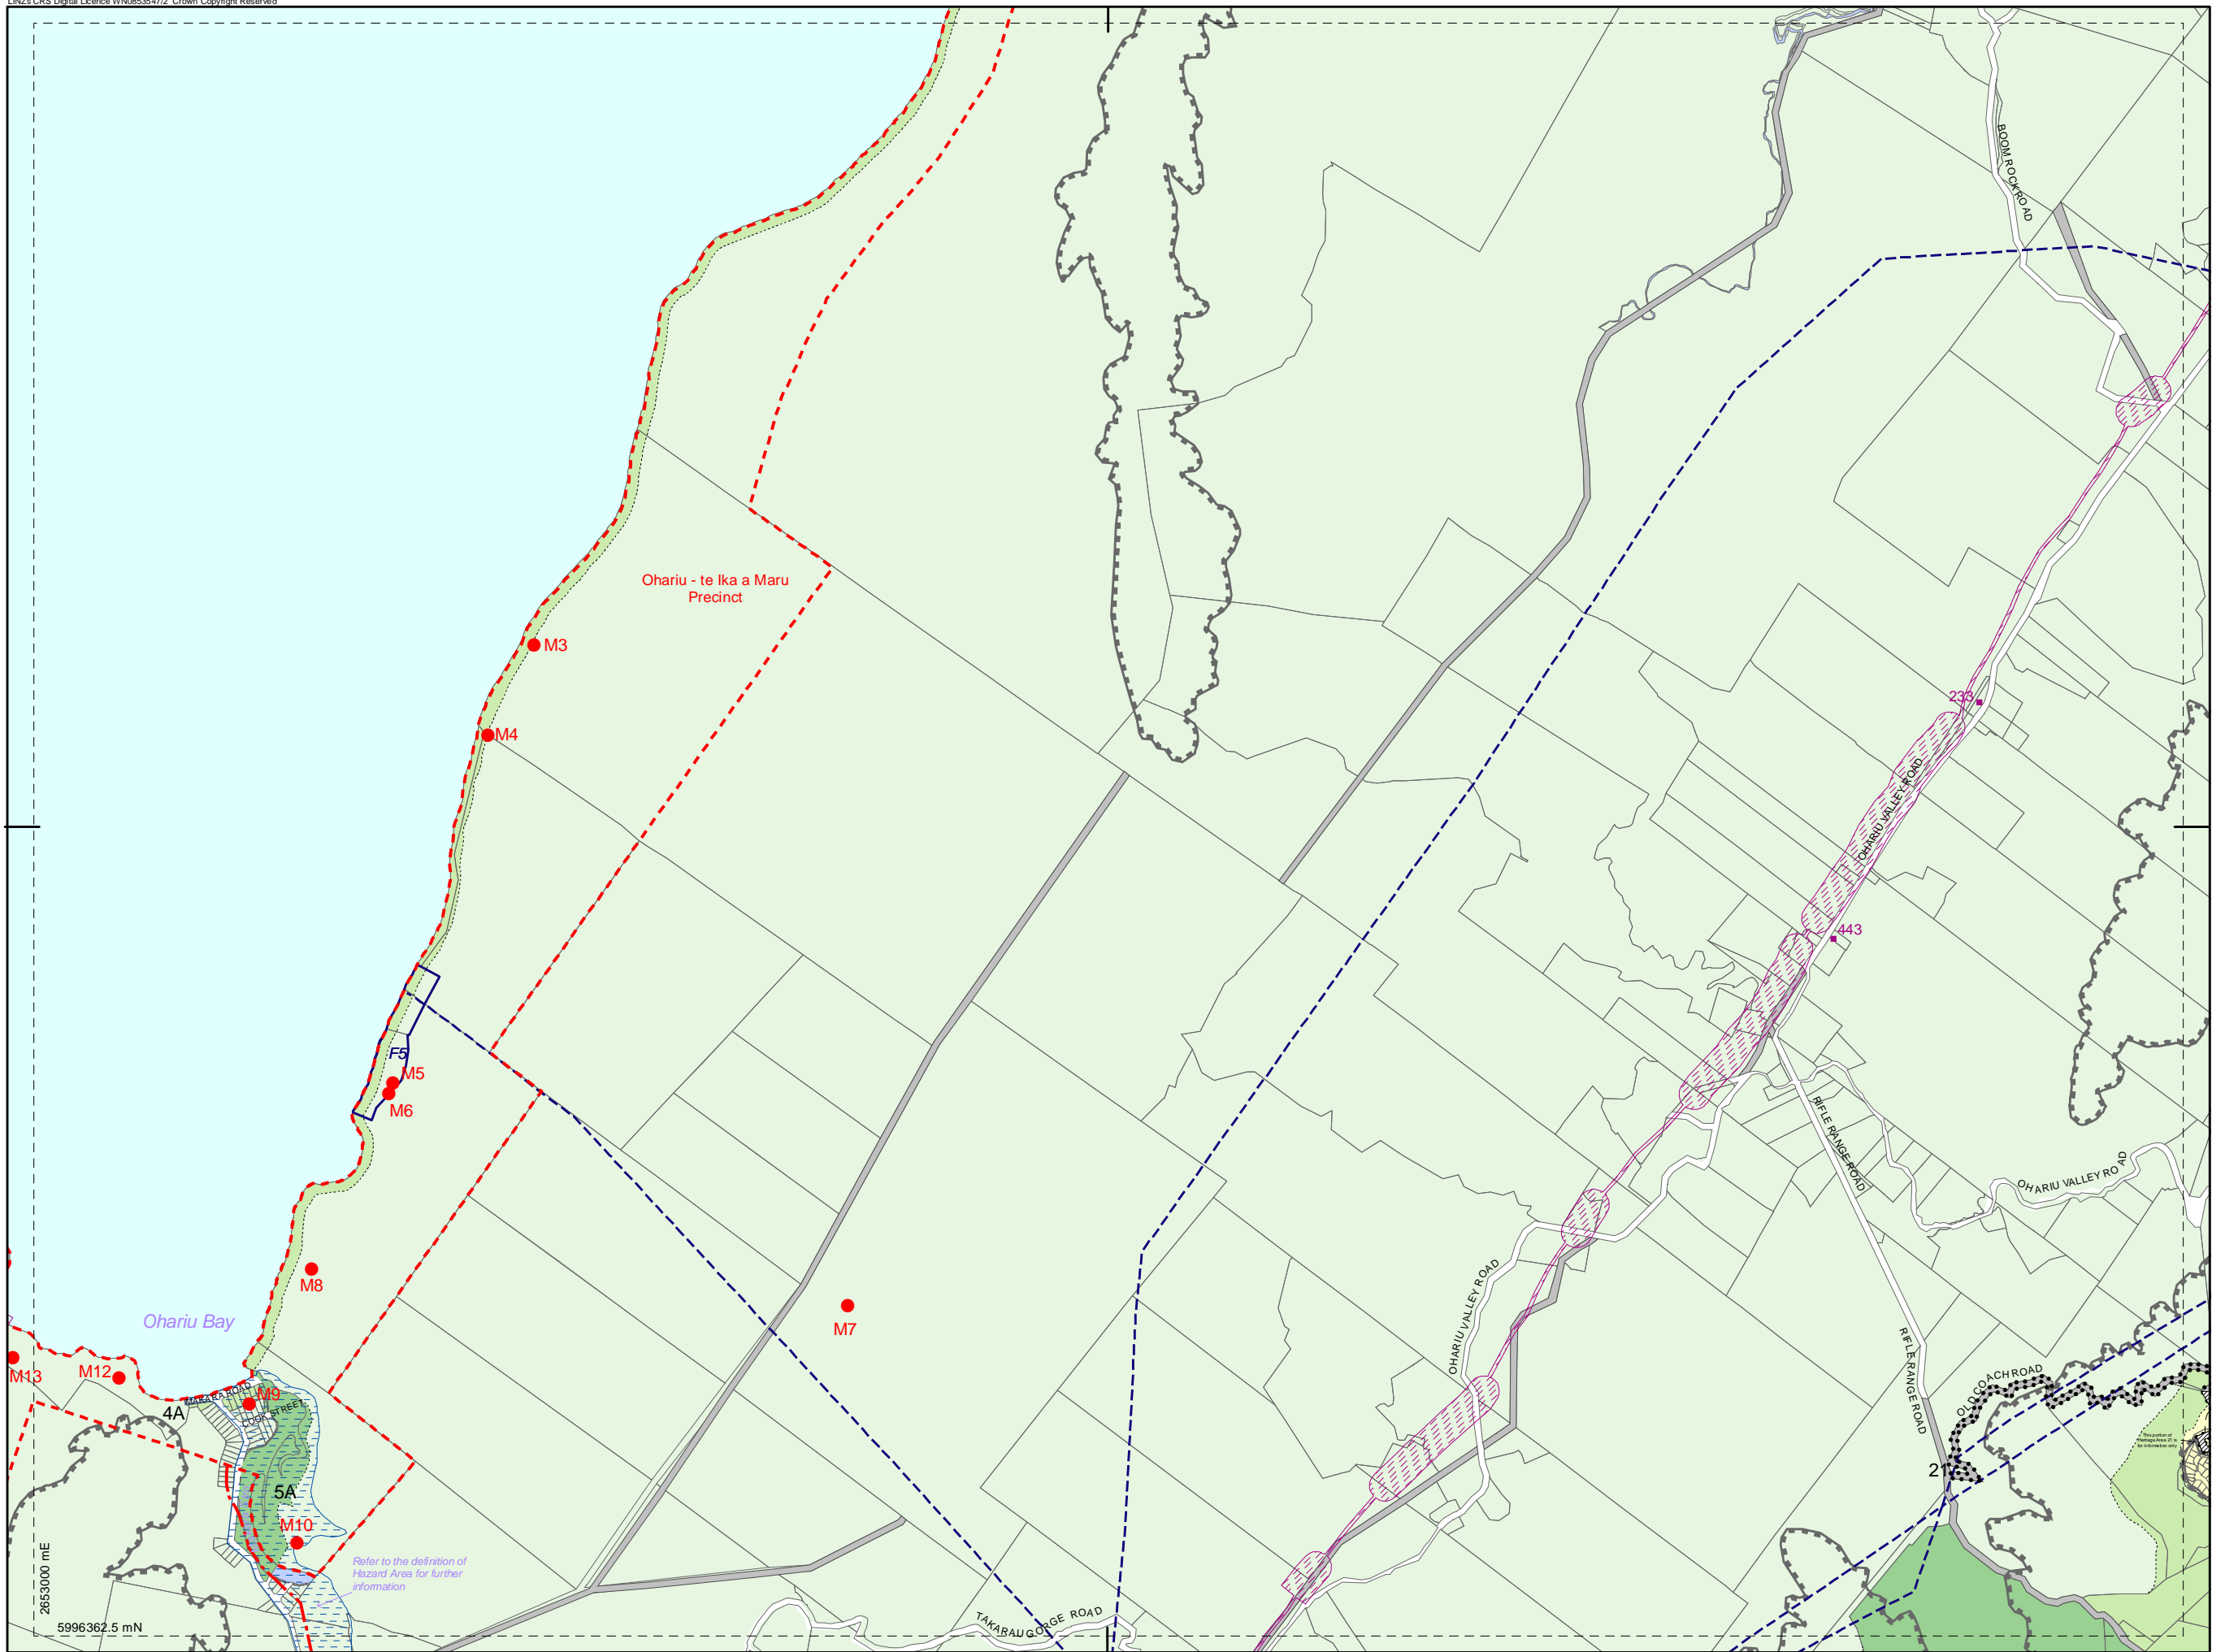

A

B

1:20,000

Absolutely
POSITIVELY
Māori Heke ki Pōwhiri
WELLINGTON CITY COUNCIL
Wellington

Refer to the definition of Hazard Area for further information

0 200 400 800 1,200 1,600 Metres

WELLINGTON CITY COUNCIL DISTRICT PLAN MAP

Operative July 2000
Updated 20 November 2009