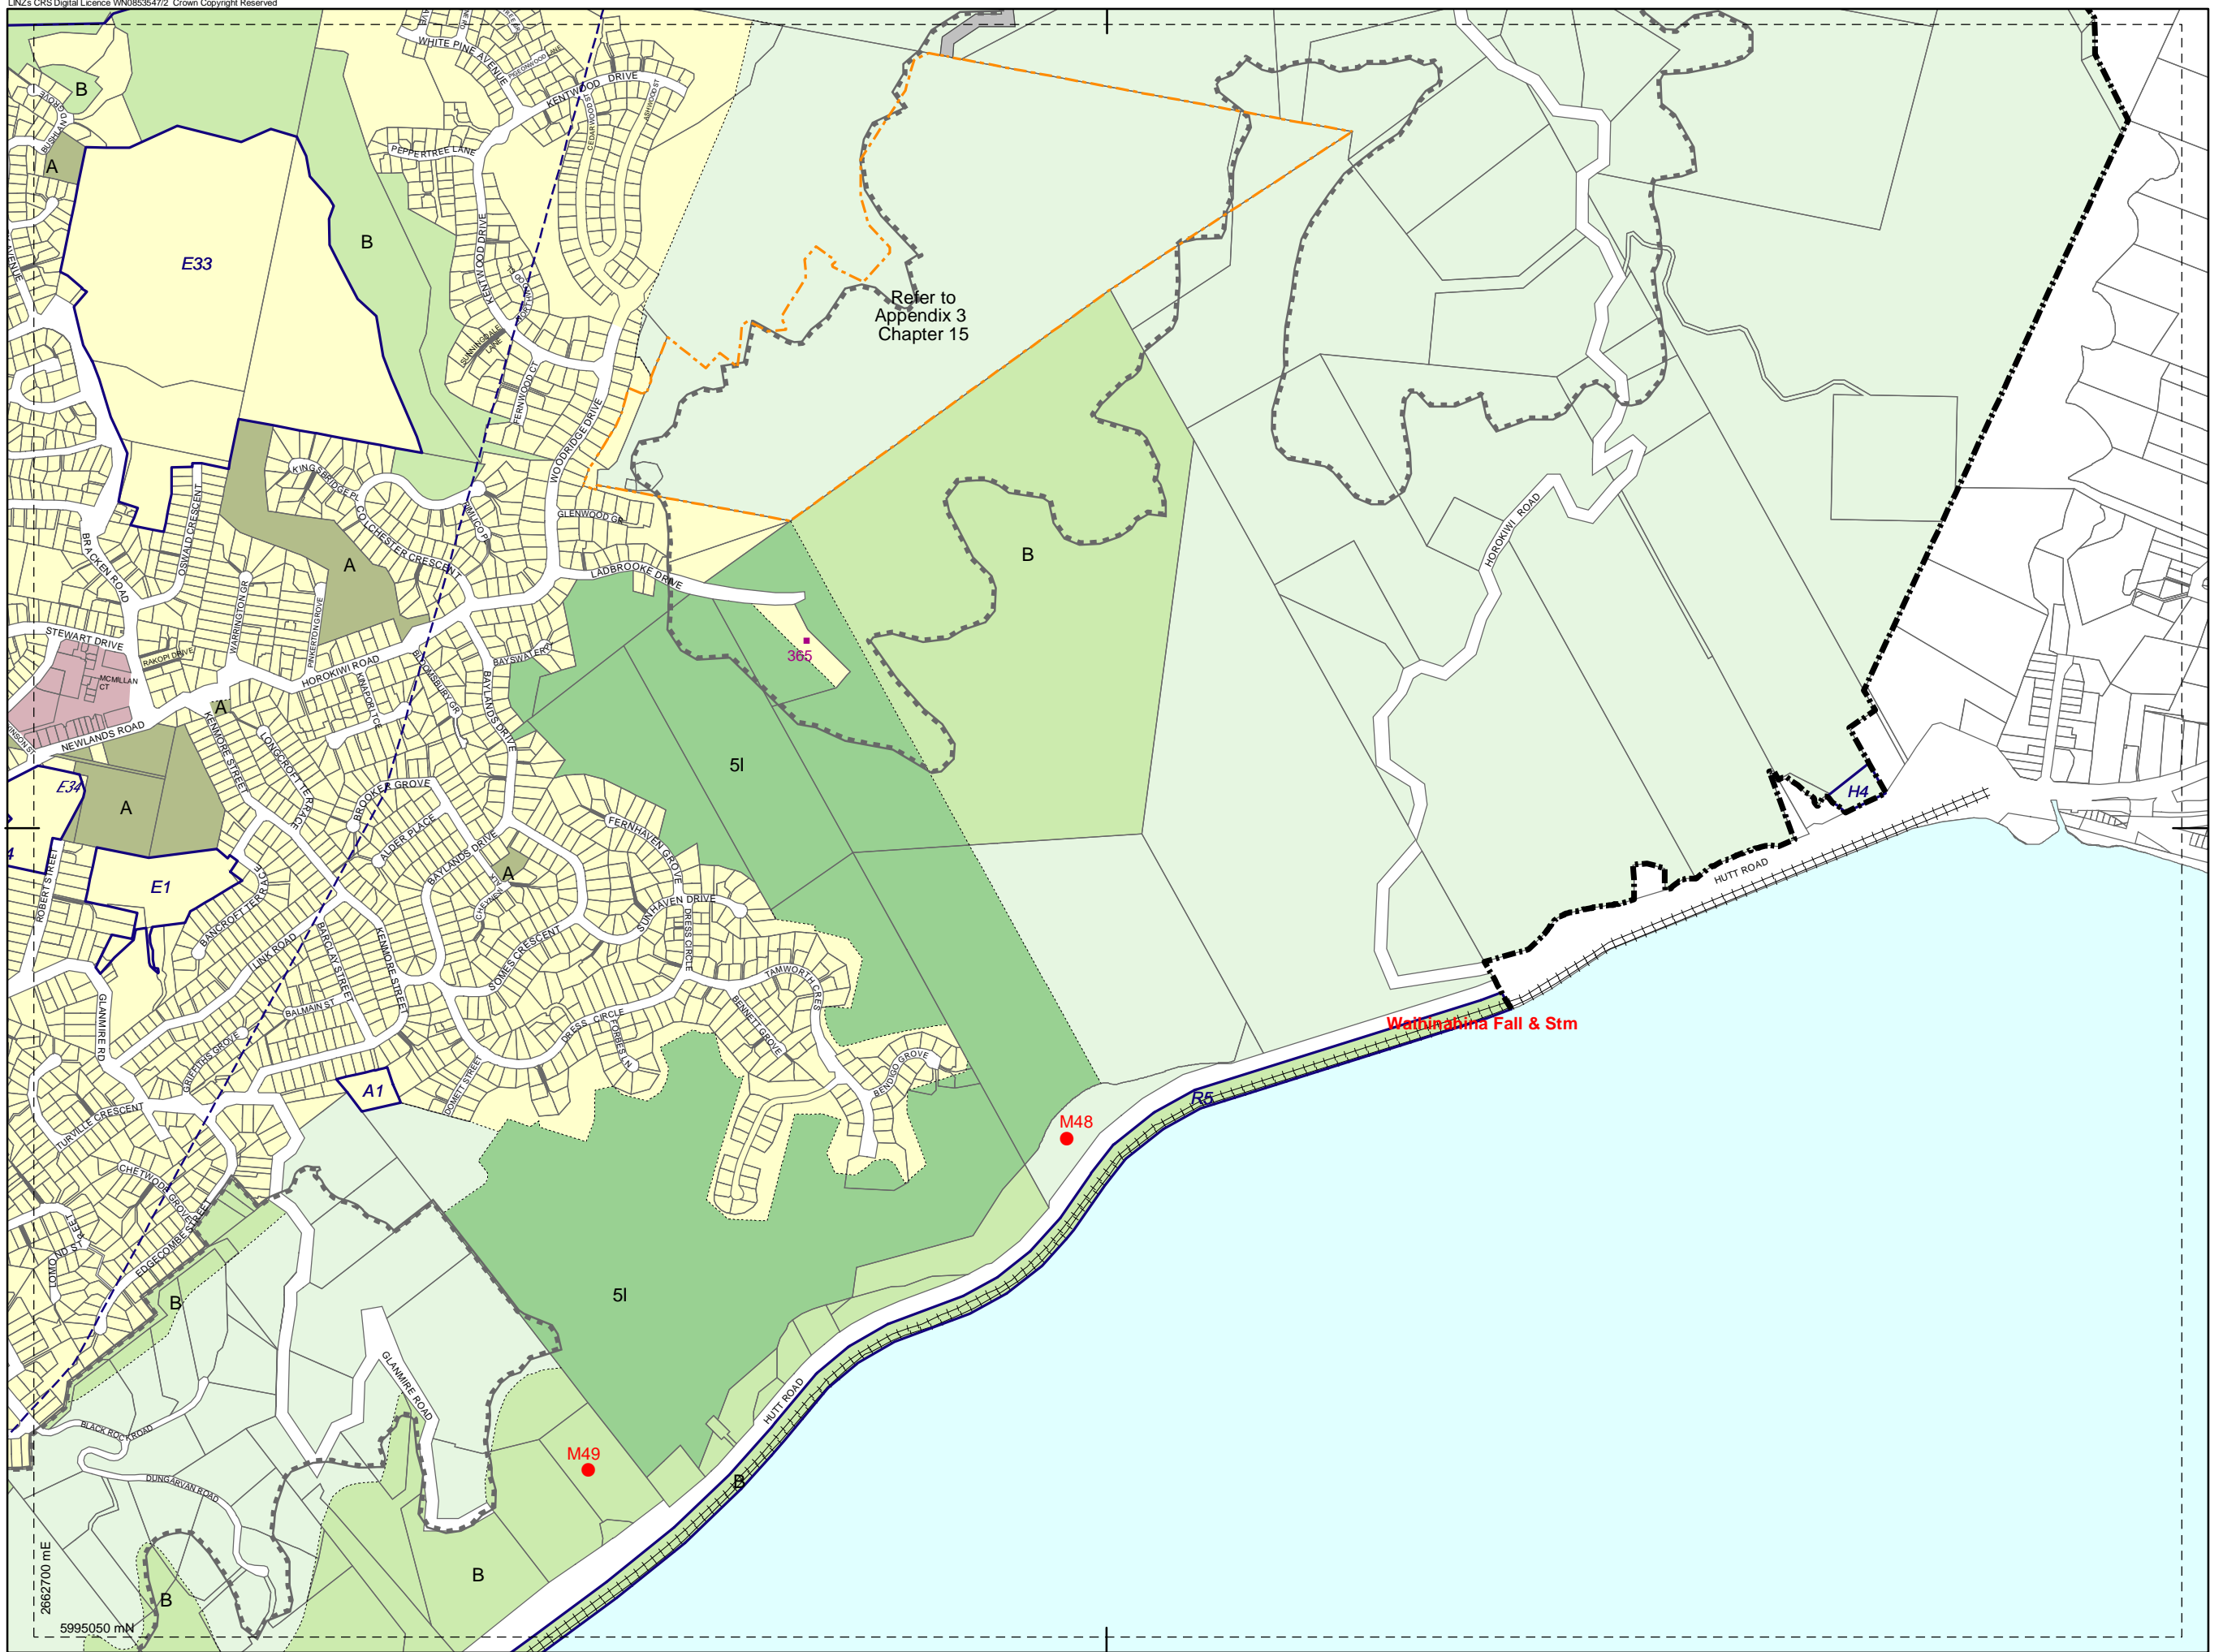

1:10,000

26	27
23	24
22	

Refer to Appendix 3 Chapter 15

WELLINGTON CITY COUNCIL DISTRICT PLAN MAP

Operative July 2000
Updated 09 March 2010