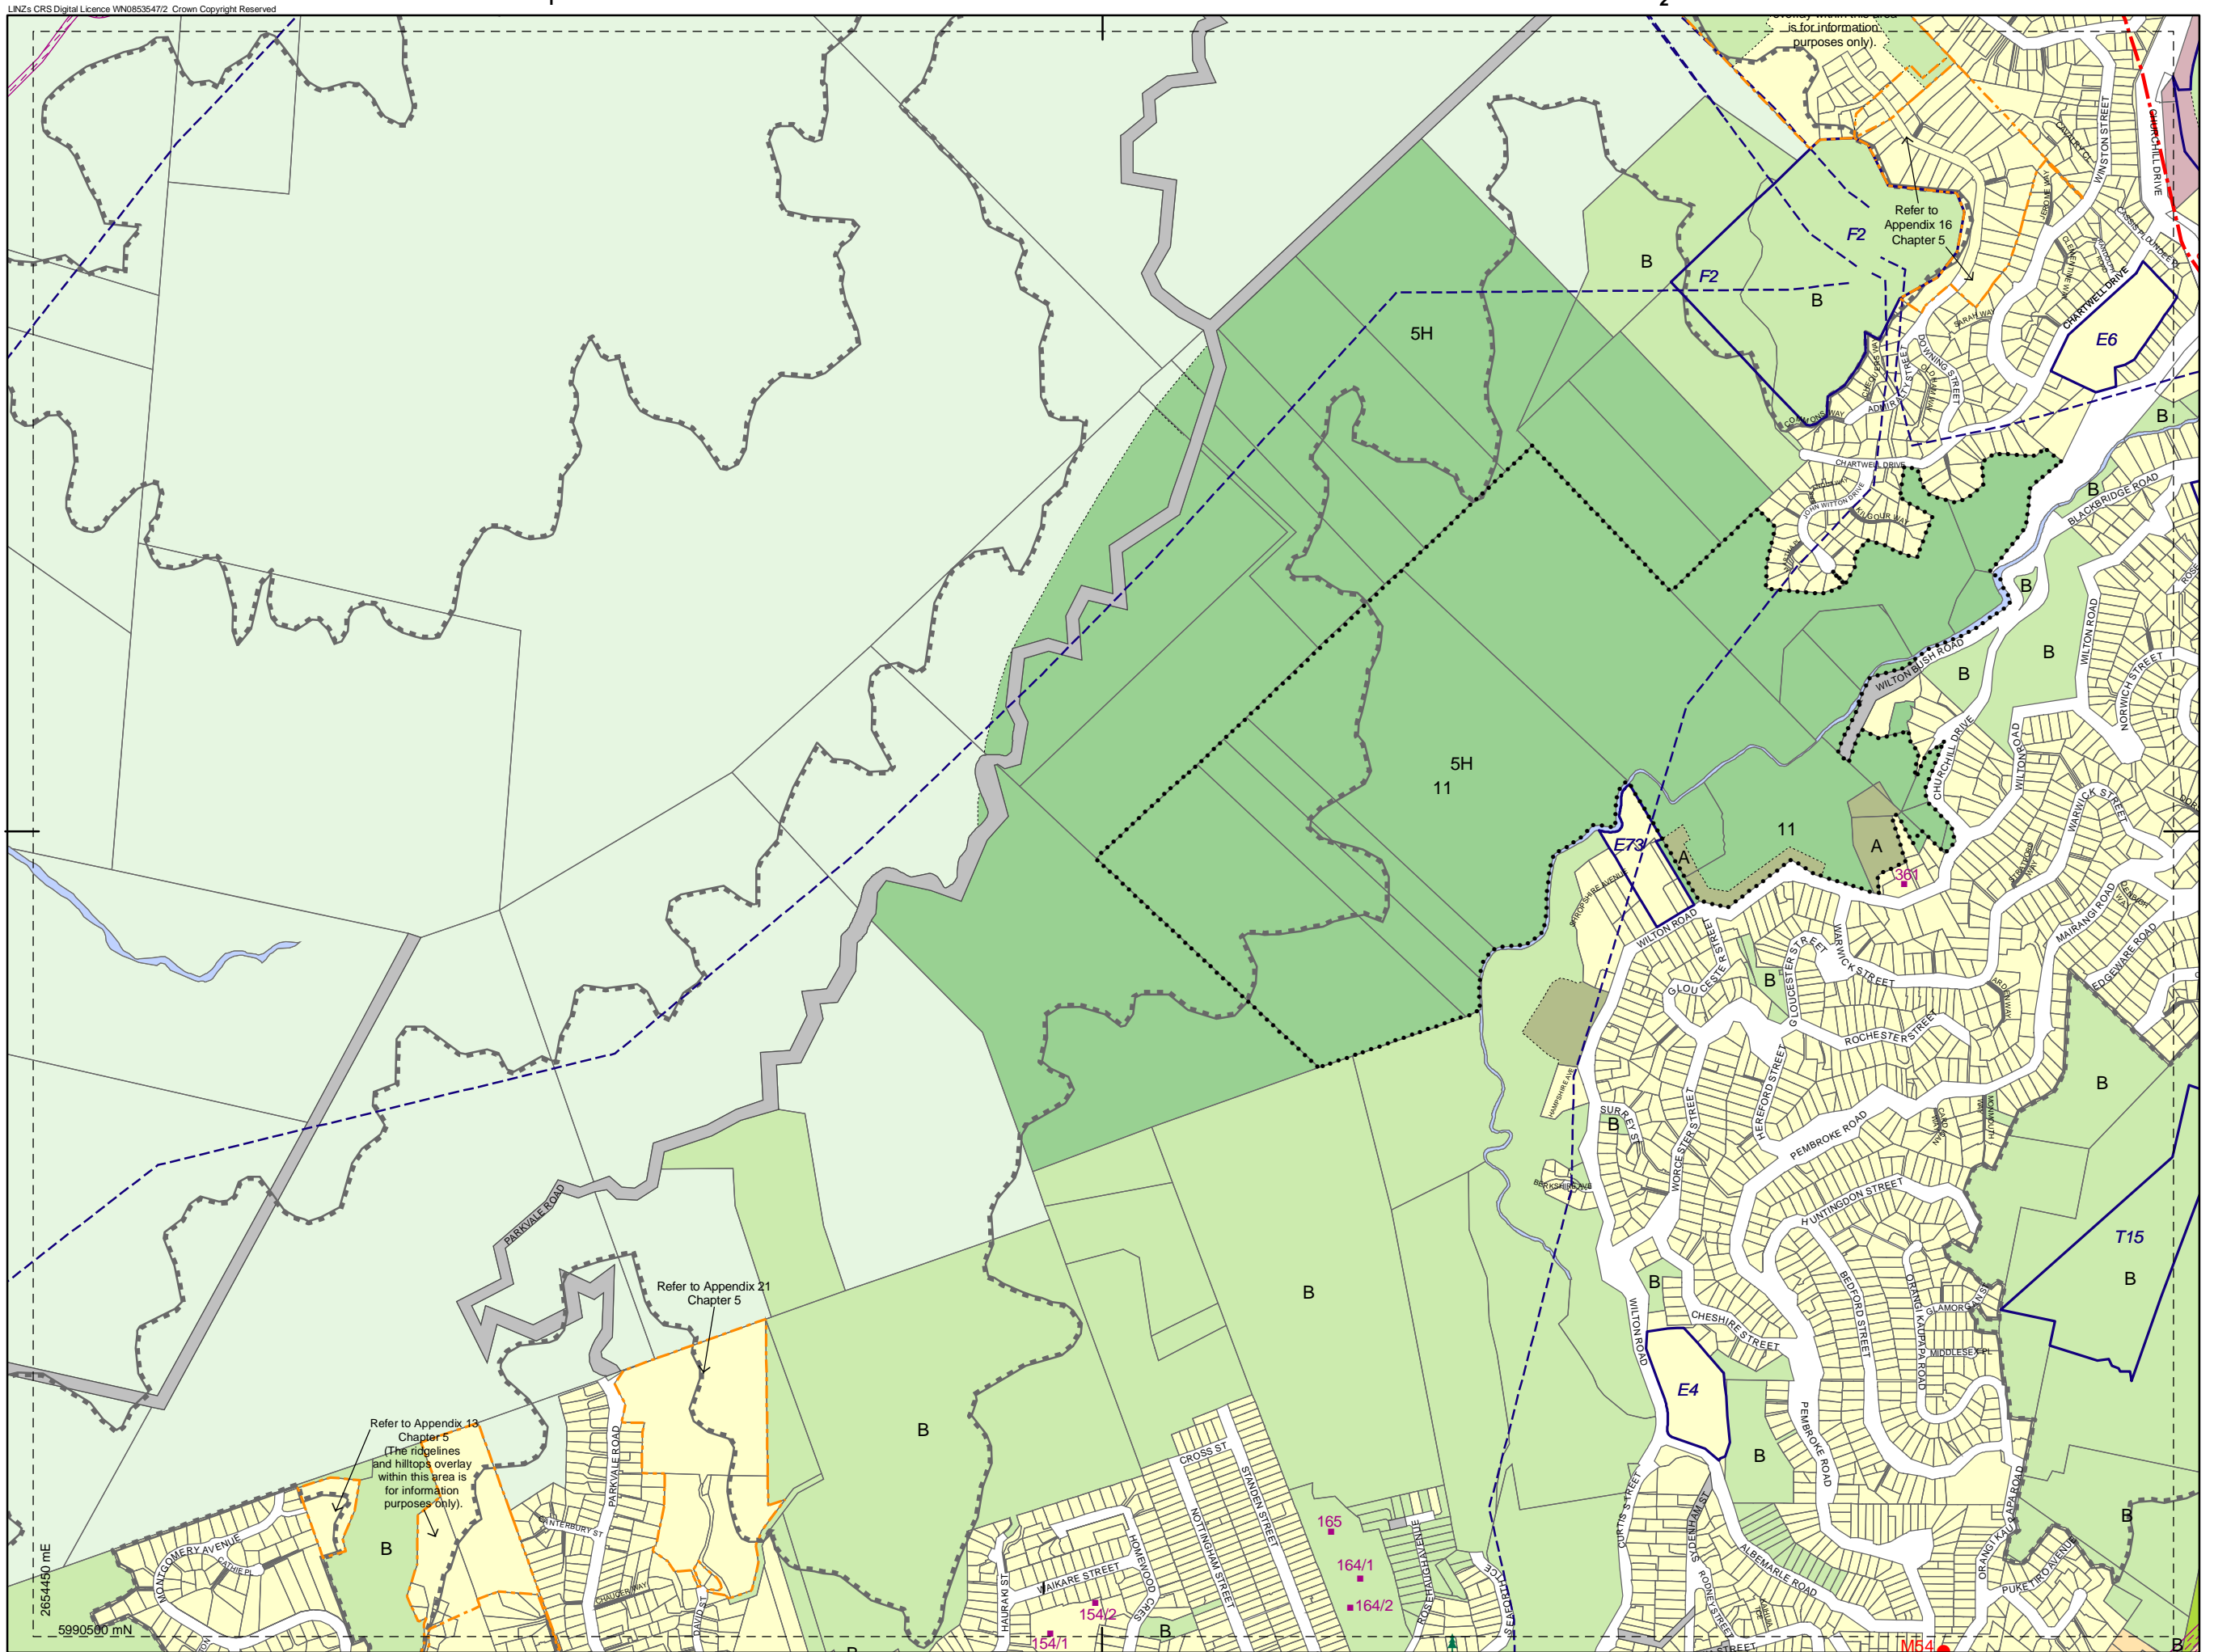

1:10,000

	20	21
9		15
10	11	17

Absolutely POSITIVELY
He Kōwhiri ki Pōwhiri
WELLINGTON CITY COUNCIL
Wellington

WELLINGTON CITY COUNCIL DISTRICT PLAN MAP