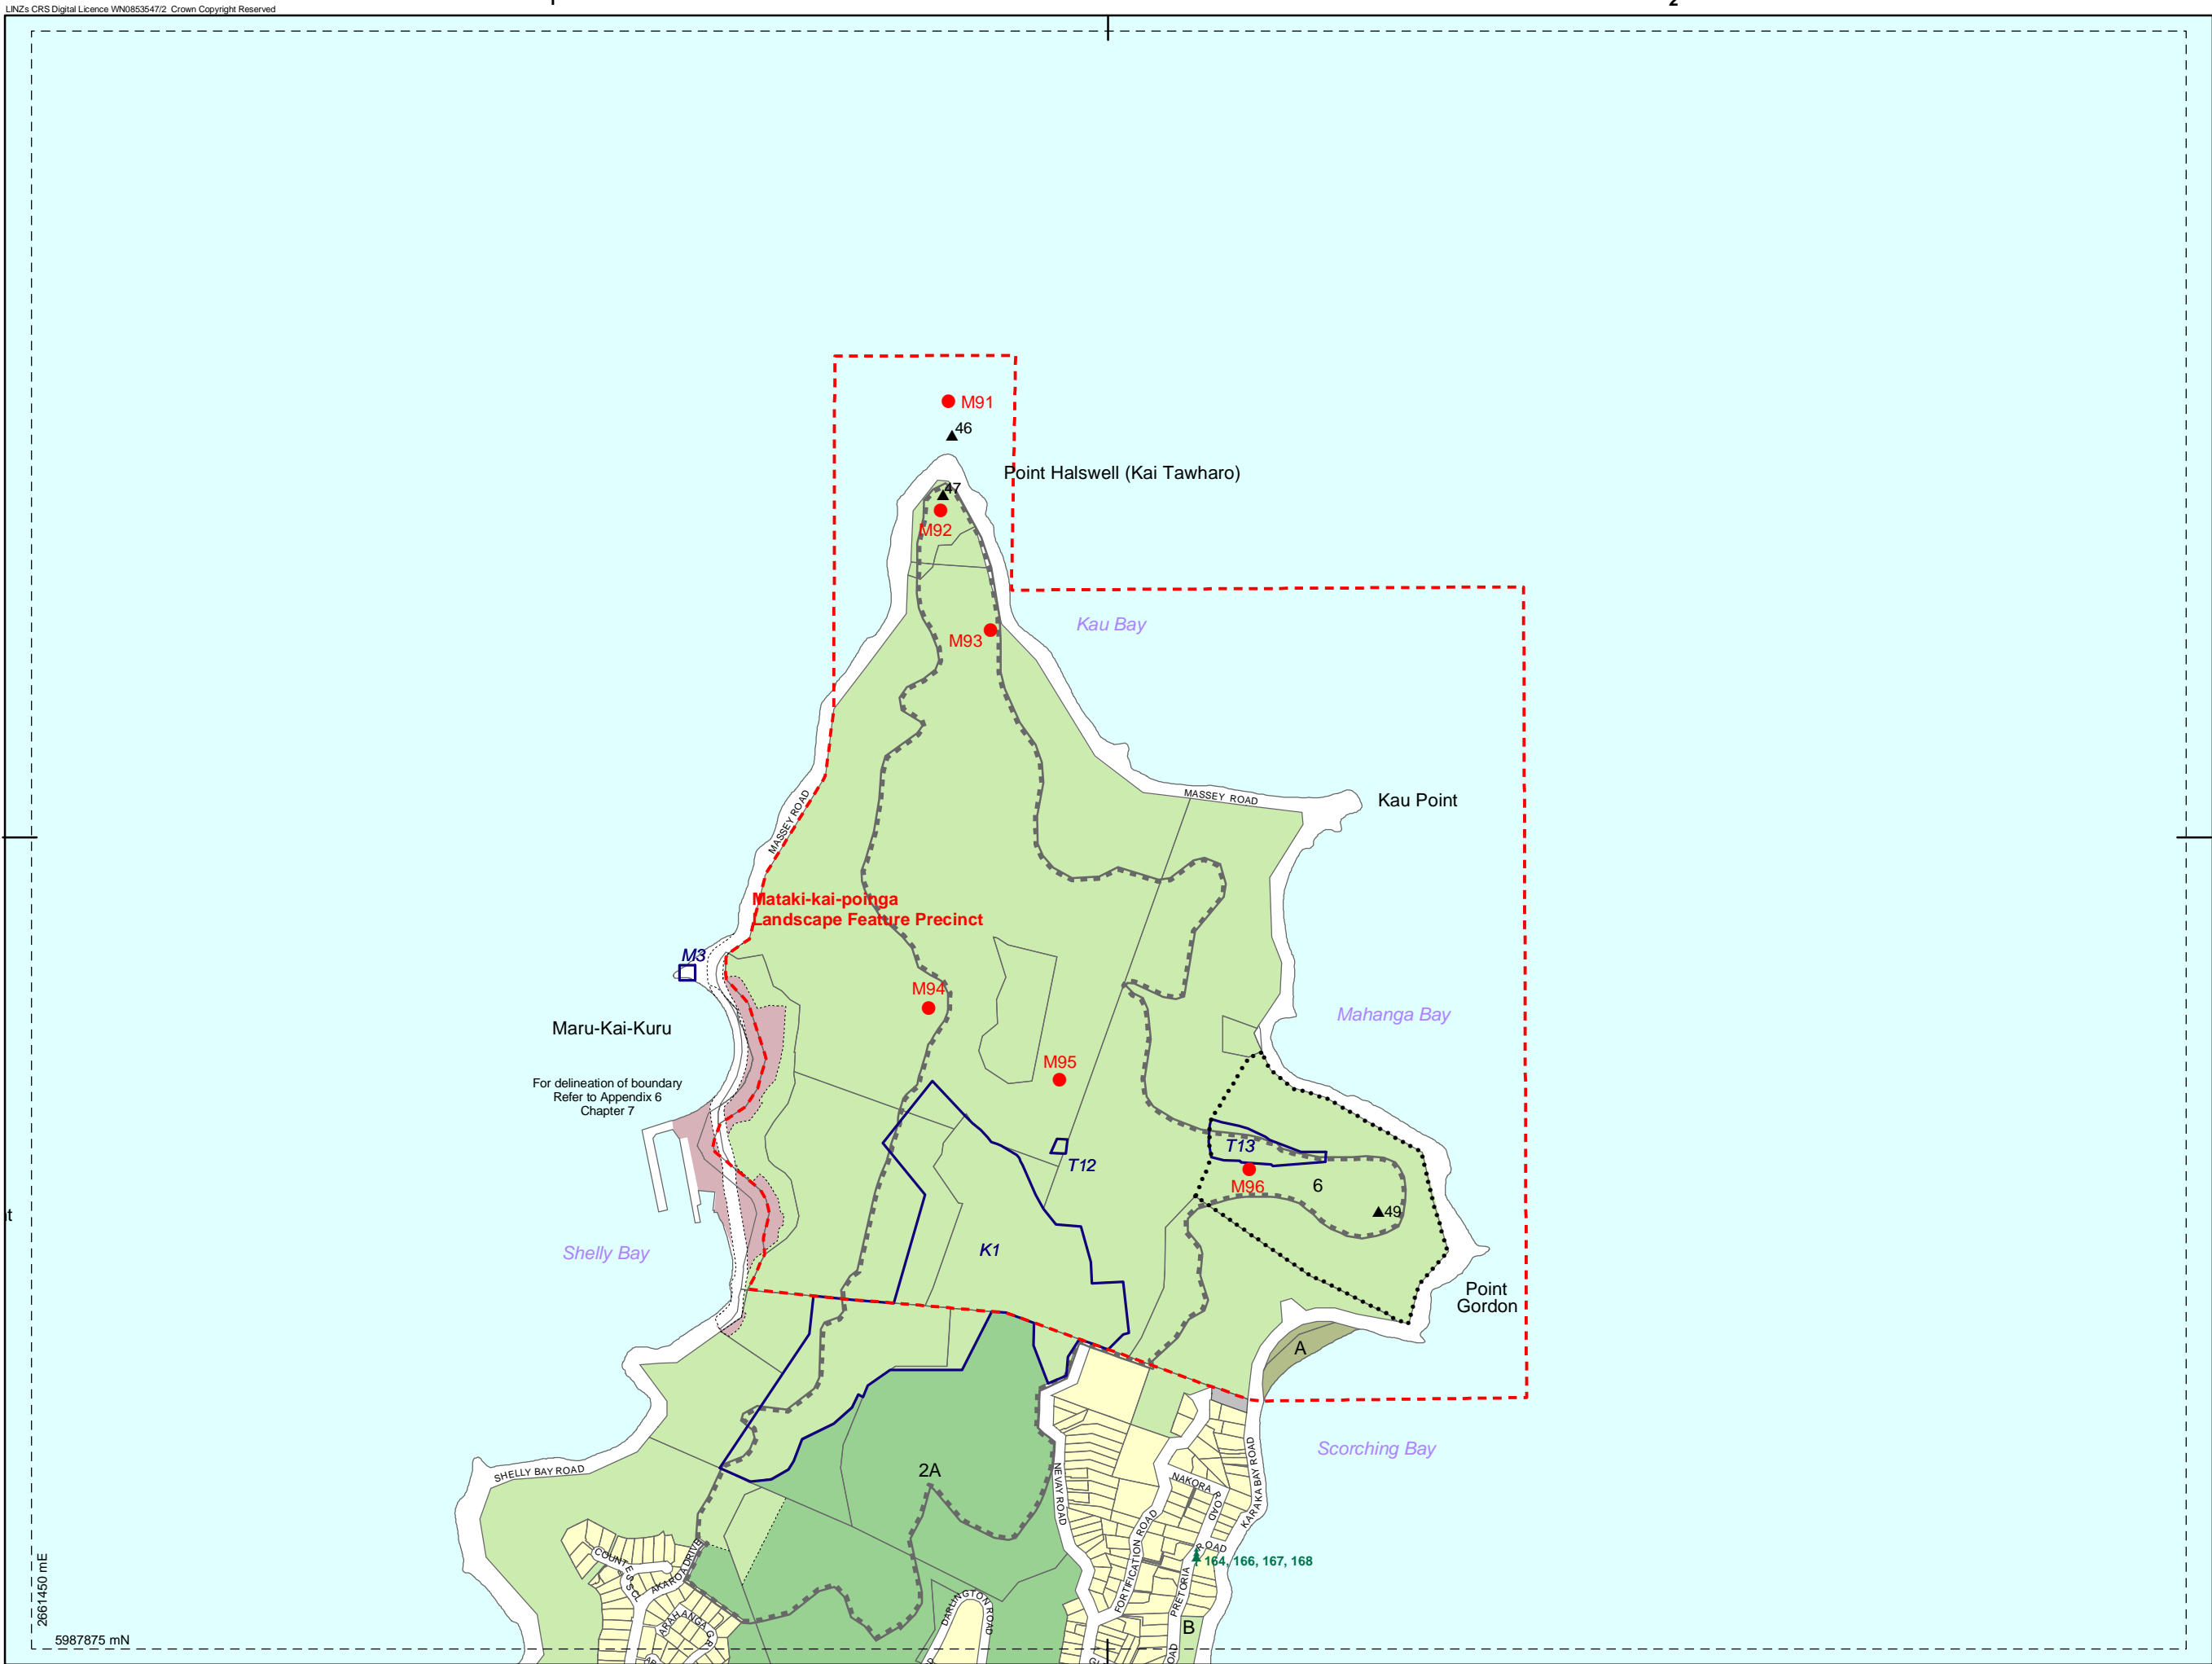

1:10,000

Absolutely POSITIVELY
 He Here ki Pōneke
 WELLINGTON CITY COUNCIL **Wellington**

0 100 200 400 600 800
 Metres

WELLINGTON CITY COUNCIL DISTRICT PLAN MAP

Operative July 2000
 Updated 09 March 2010