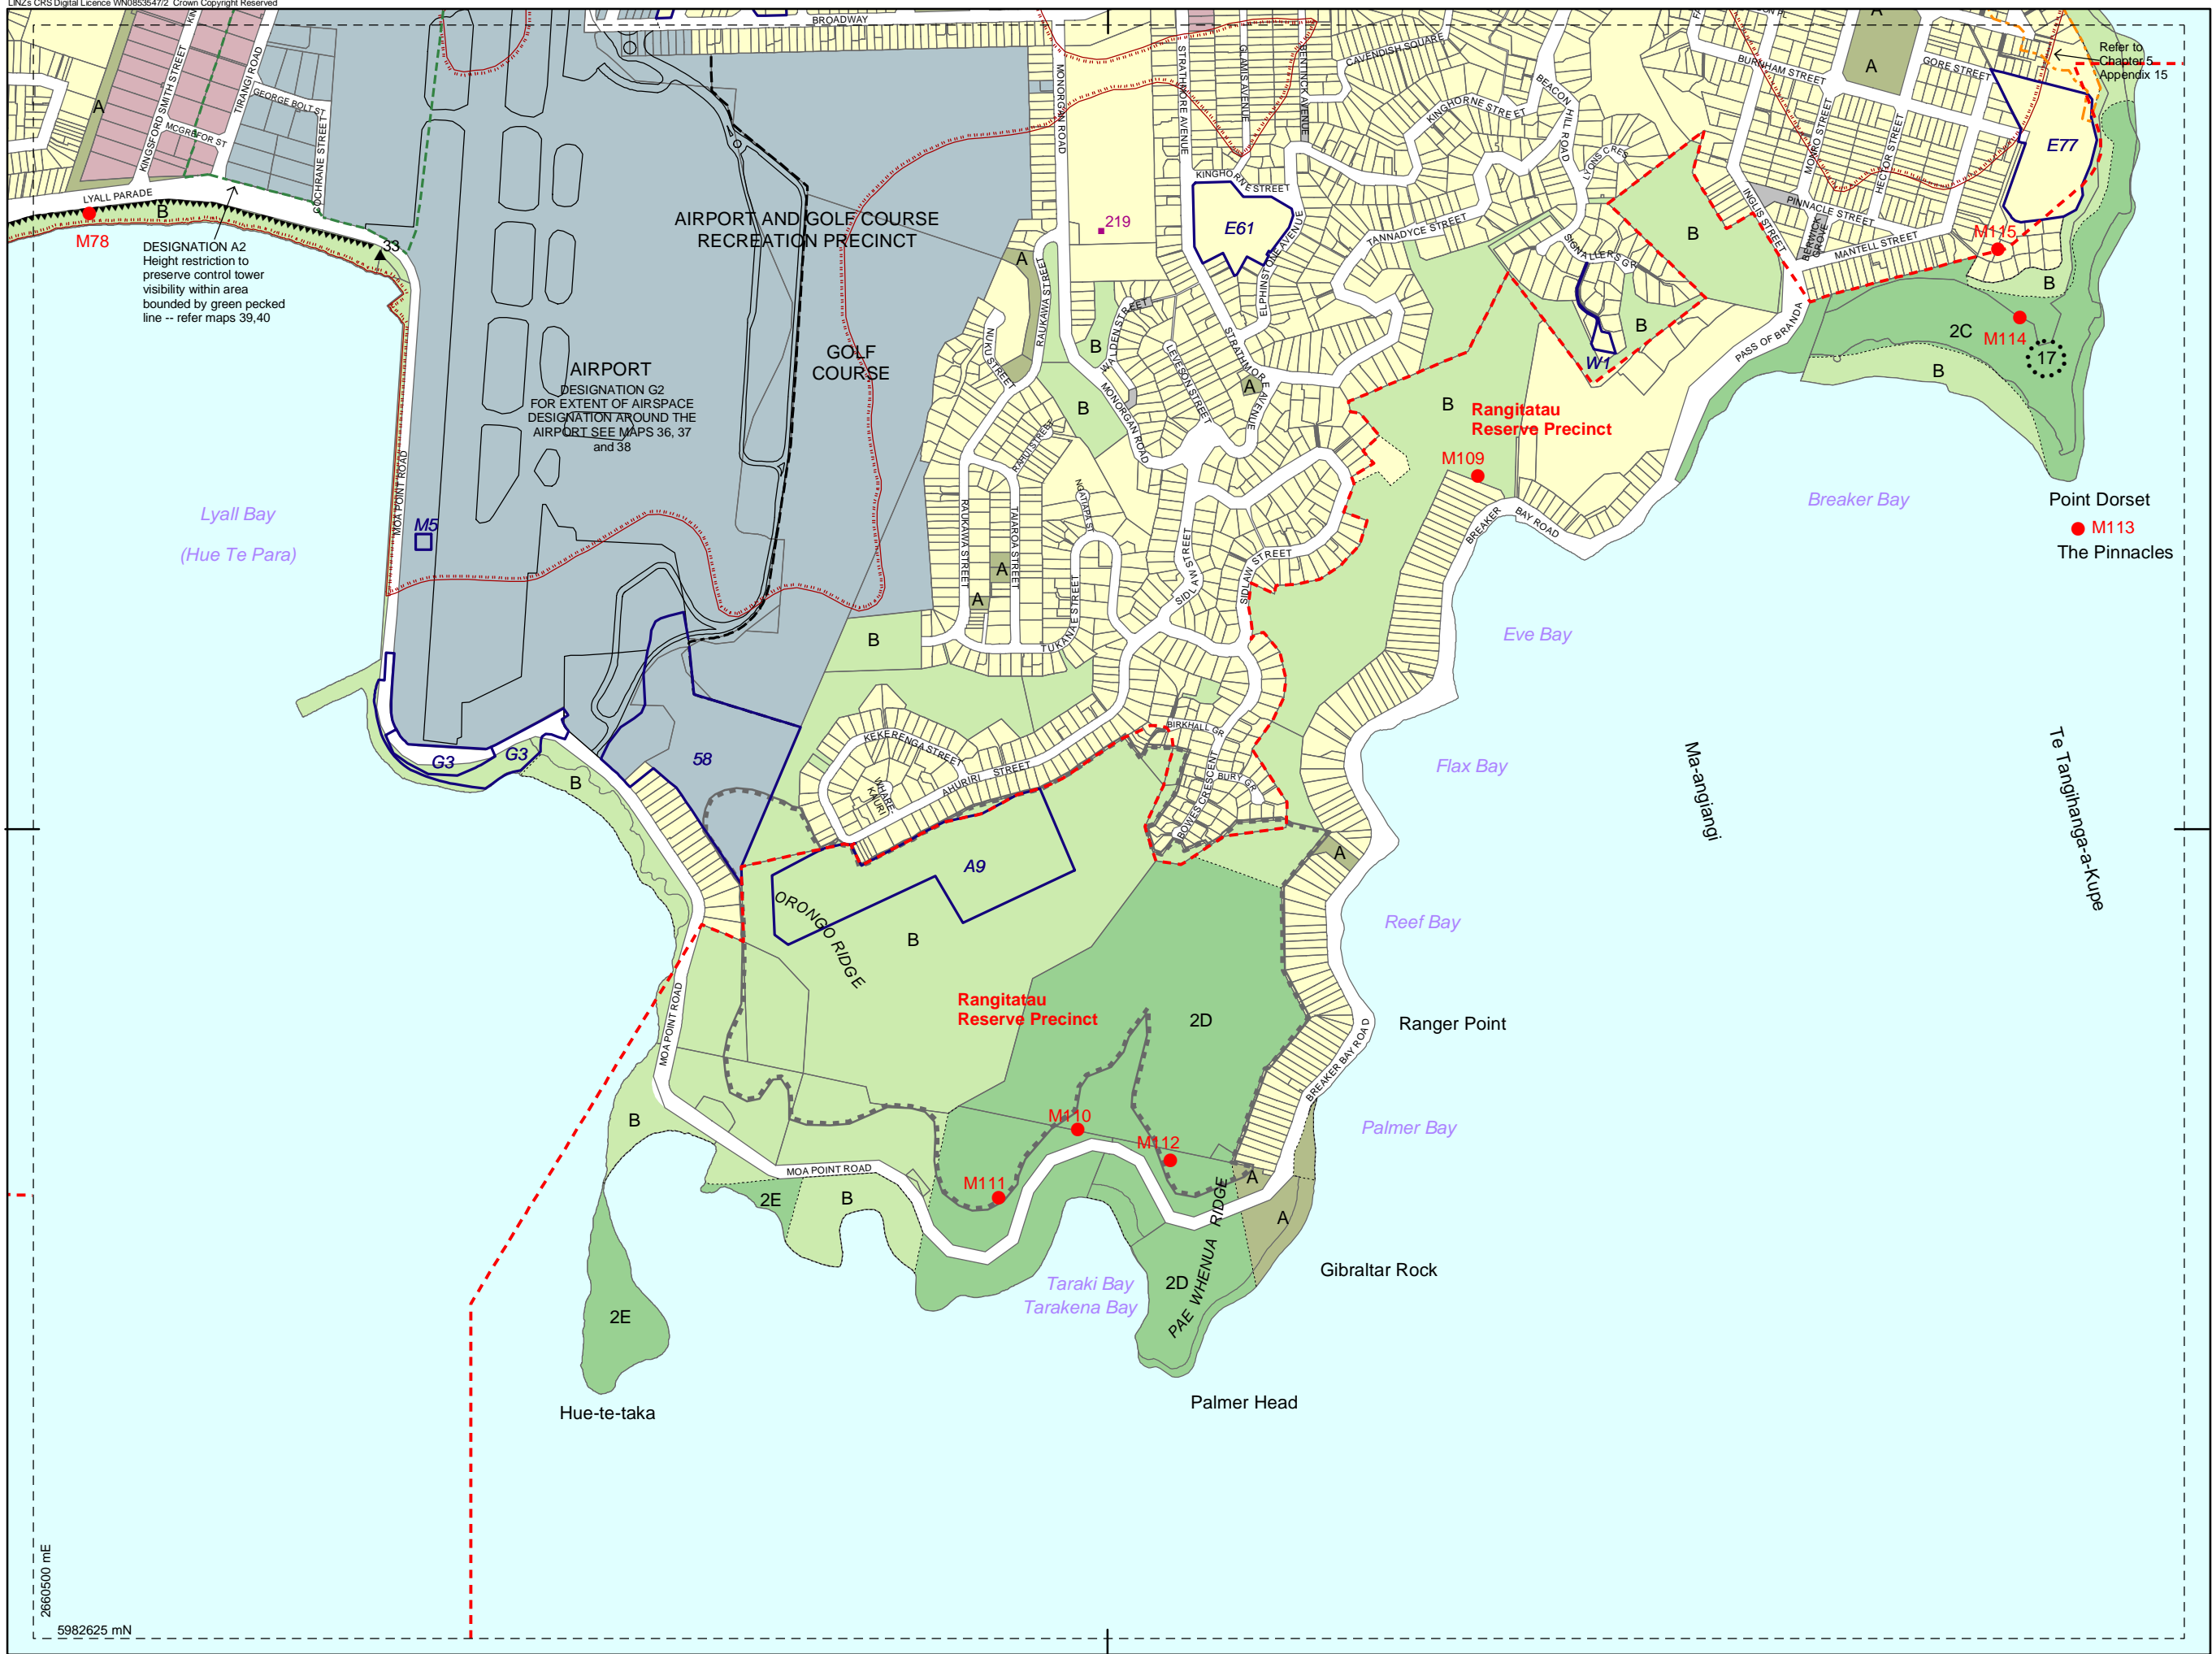

1:10,000

6	7
4	

M78
 DESIGNATION A2
 Height restriction to
 preserve control tower
 visibility within area
 bounded by green pecked
 line -- refer maps 39,40

AIRPORT
 DESIGNATION G2
 FOR EXTENT OF AIRSPACE
 DESIGNATION AROUND THE
 AIRPORT SEE MAPS 36, 37
 and 38

**Rangitatau
 Reserve Precinct**

**Rangitatau
 Reserve Precinct**

Point Dorset
 ● M113
 The Pinnacles

**Absolutely
 POSITIVELY**
 He Here ki Pōwhiri
 WELLINGTON CITY COUNCIL **Wellington**

2660500 mE
 5982625 mN

WELLINGTON CITY COUNCIL DISTRICT PLAN MAP