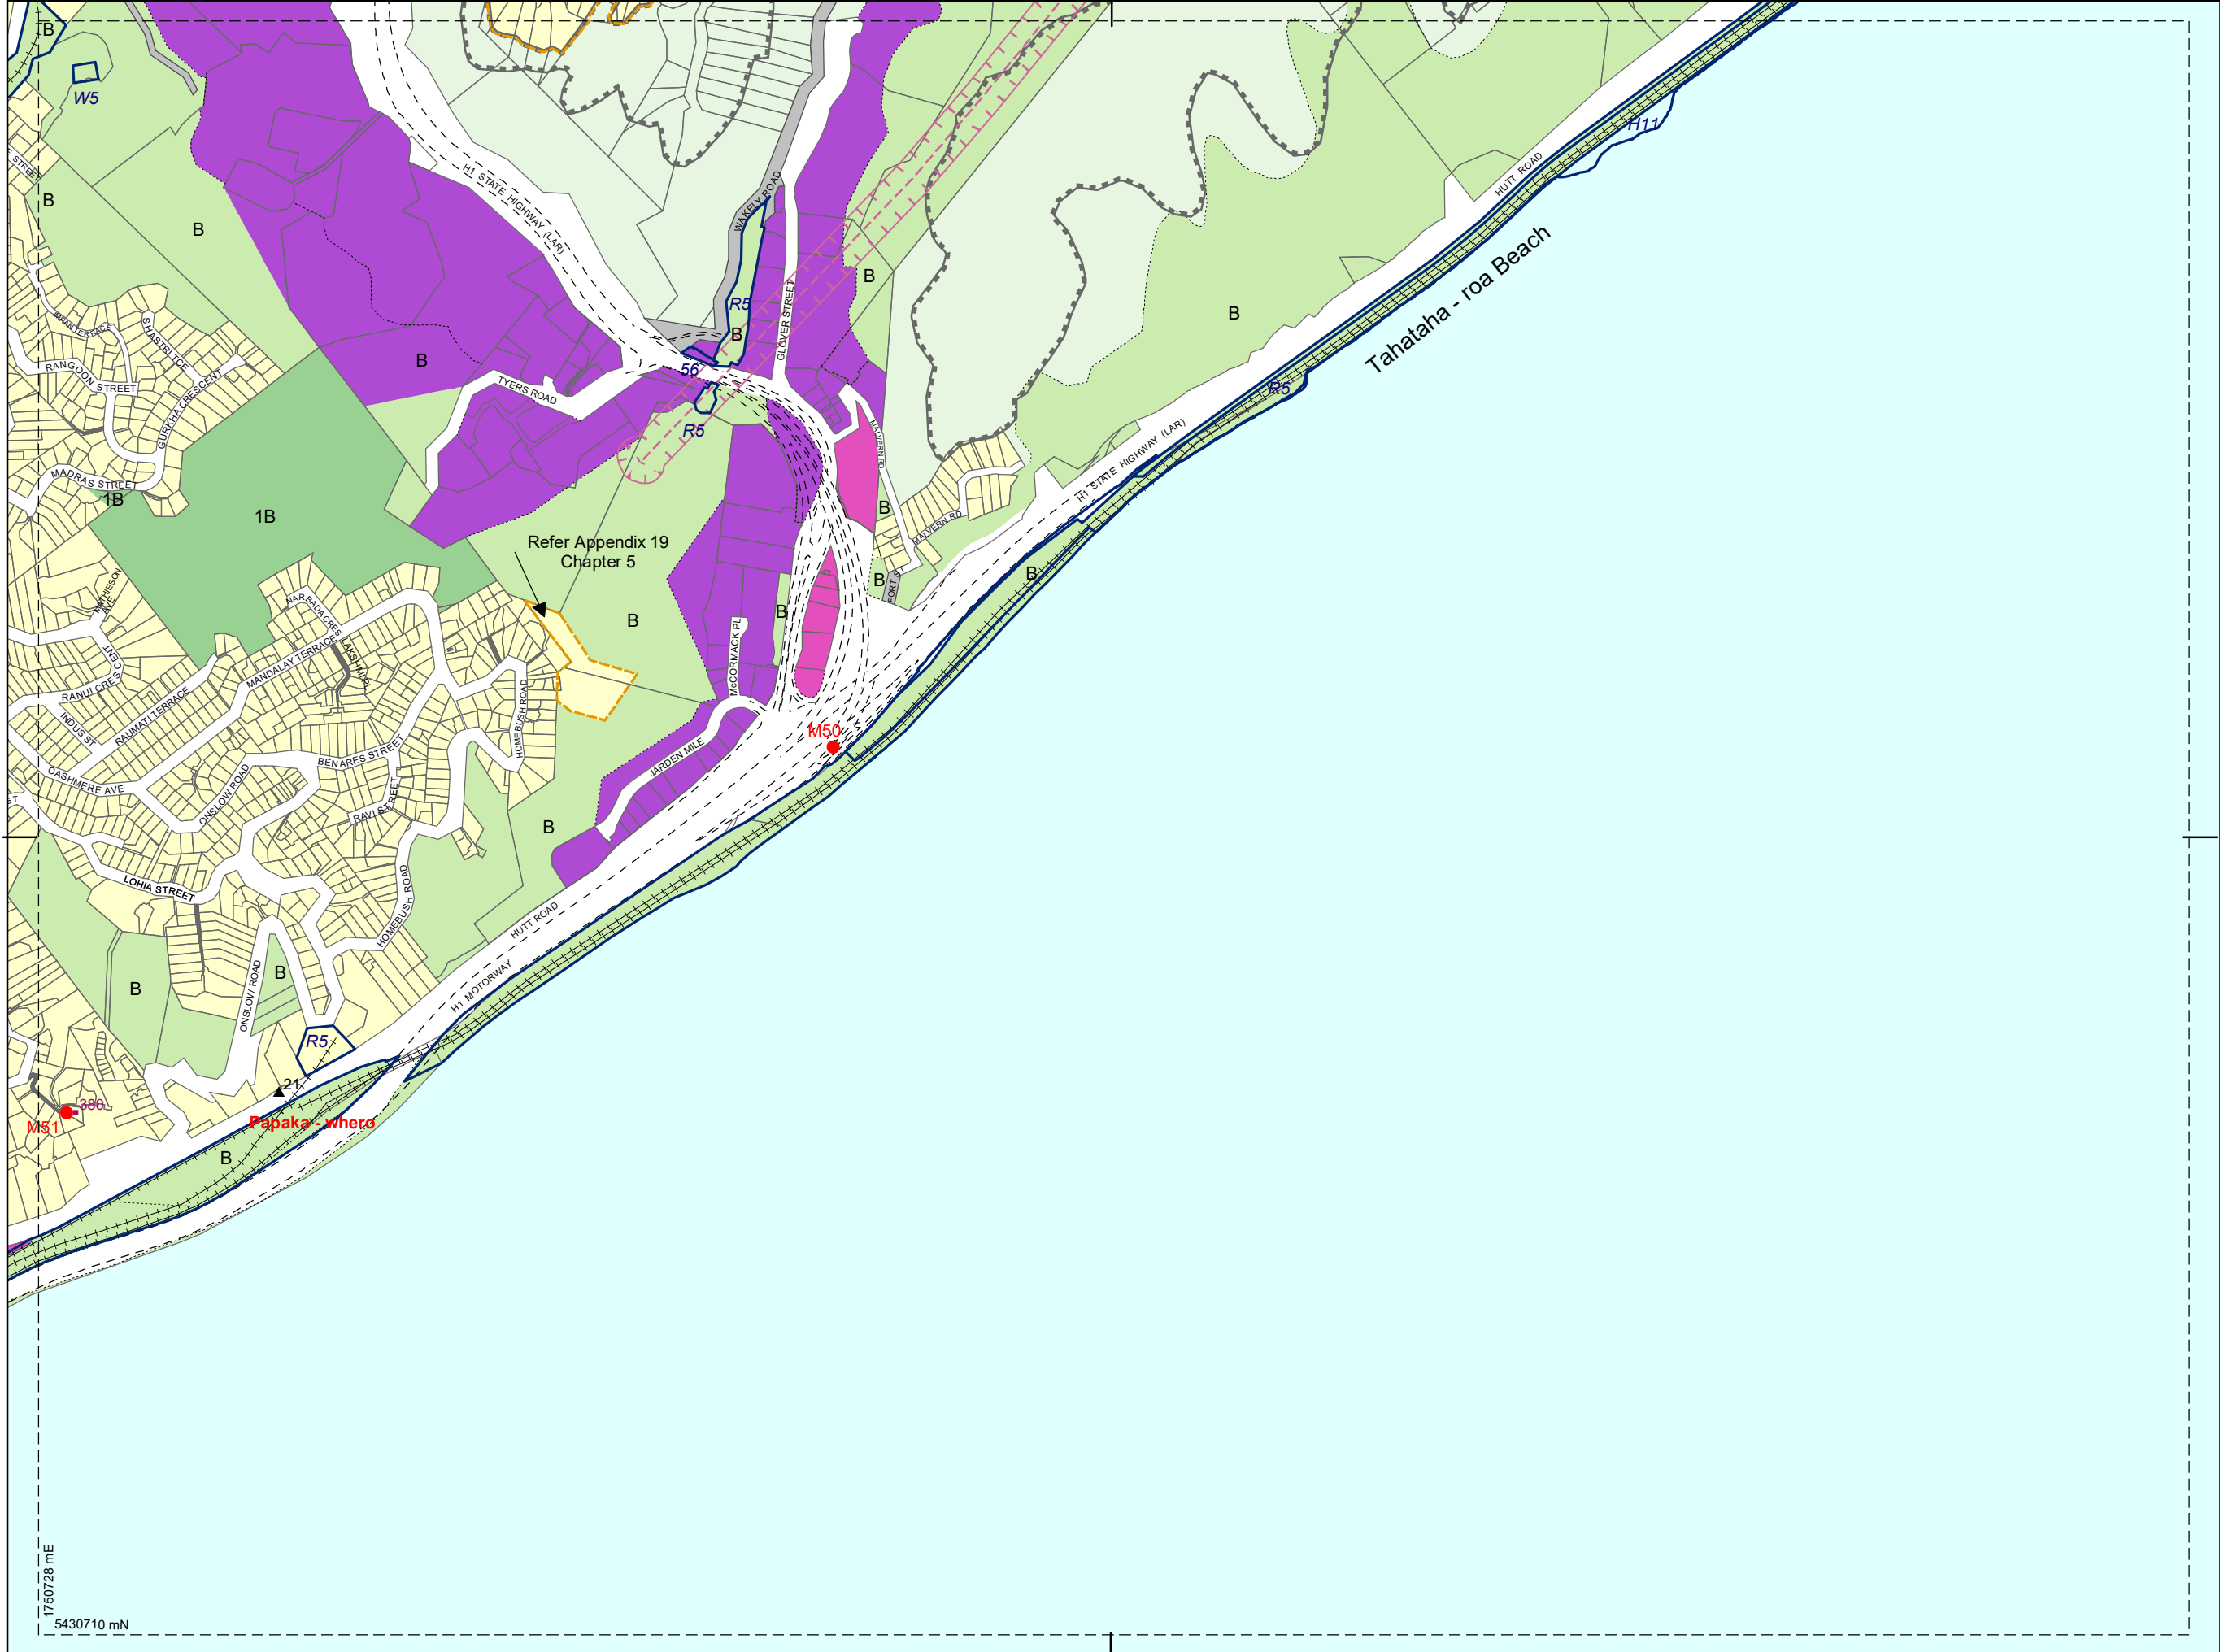

1:10,000

Refer Appendix 19 Chapter 5

WELLINGTON CITY COUNCIL DISTRICT PLAN MAP

Operative July 2000 Updated July 2021