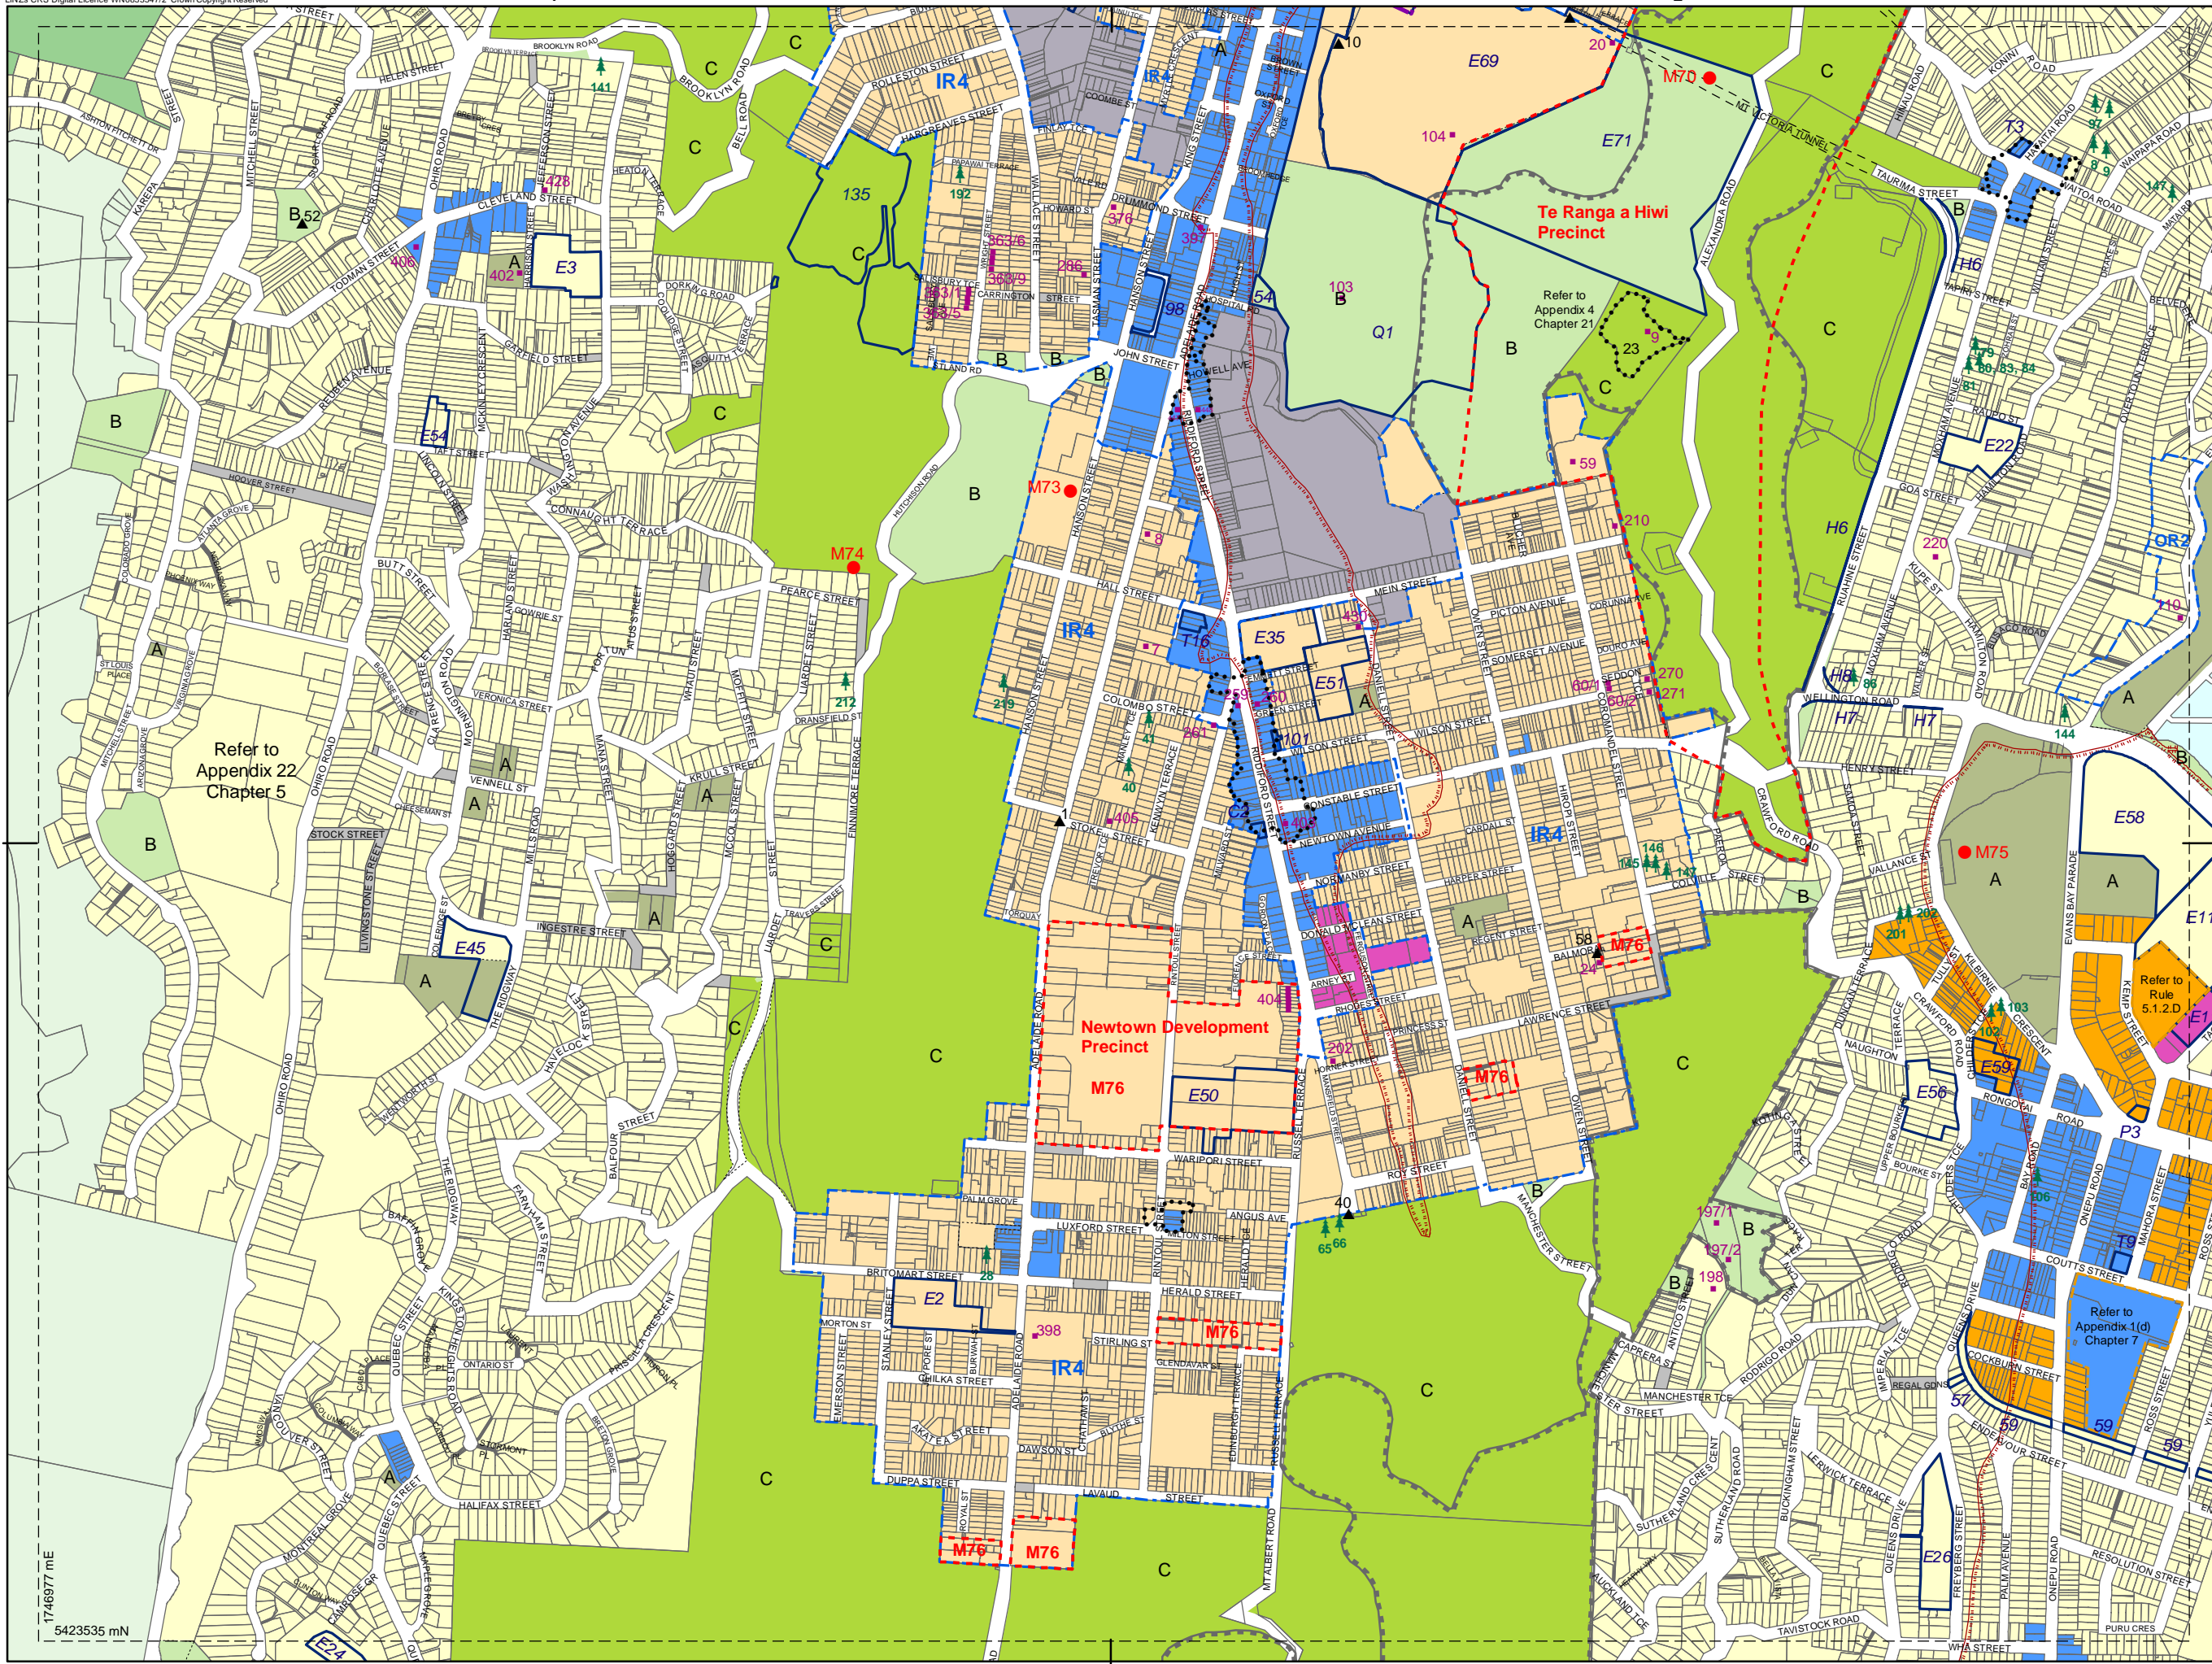

1:10,000

11	16	12
2	6	7
	4	5

Refer to Appendix 22 Chapter 5

1746977 mE
5423535 mN

WELLINGTON CITY COUNCIL DISTRICT PLAN MAP

Operative July 2000
Updated September 2019