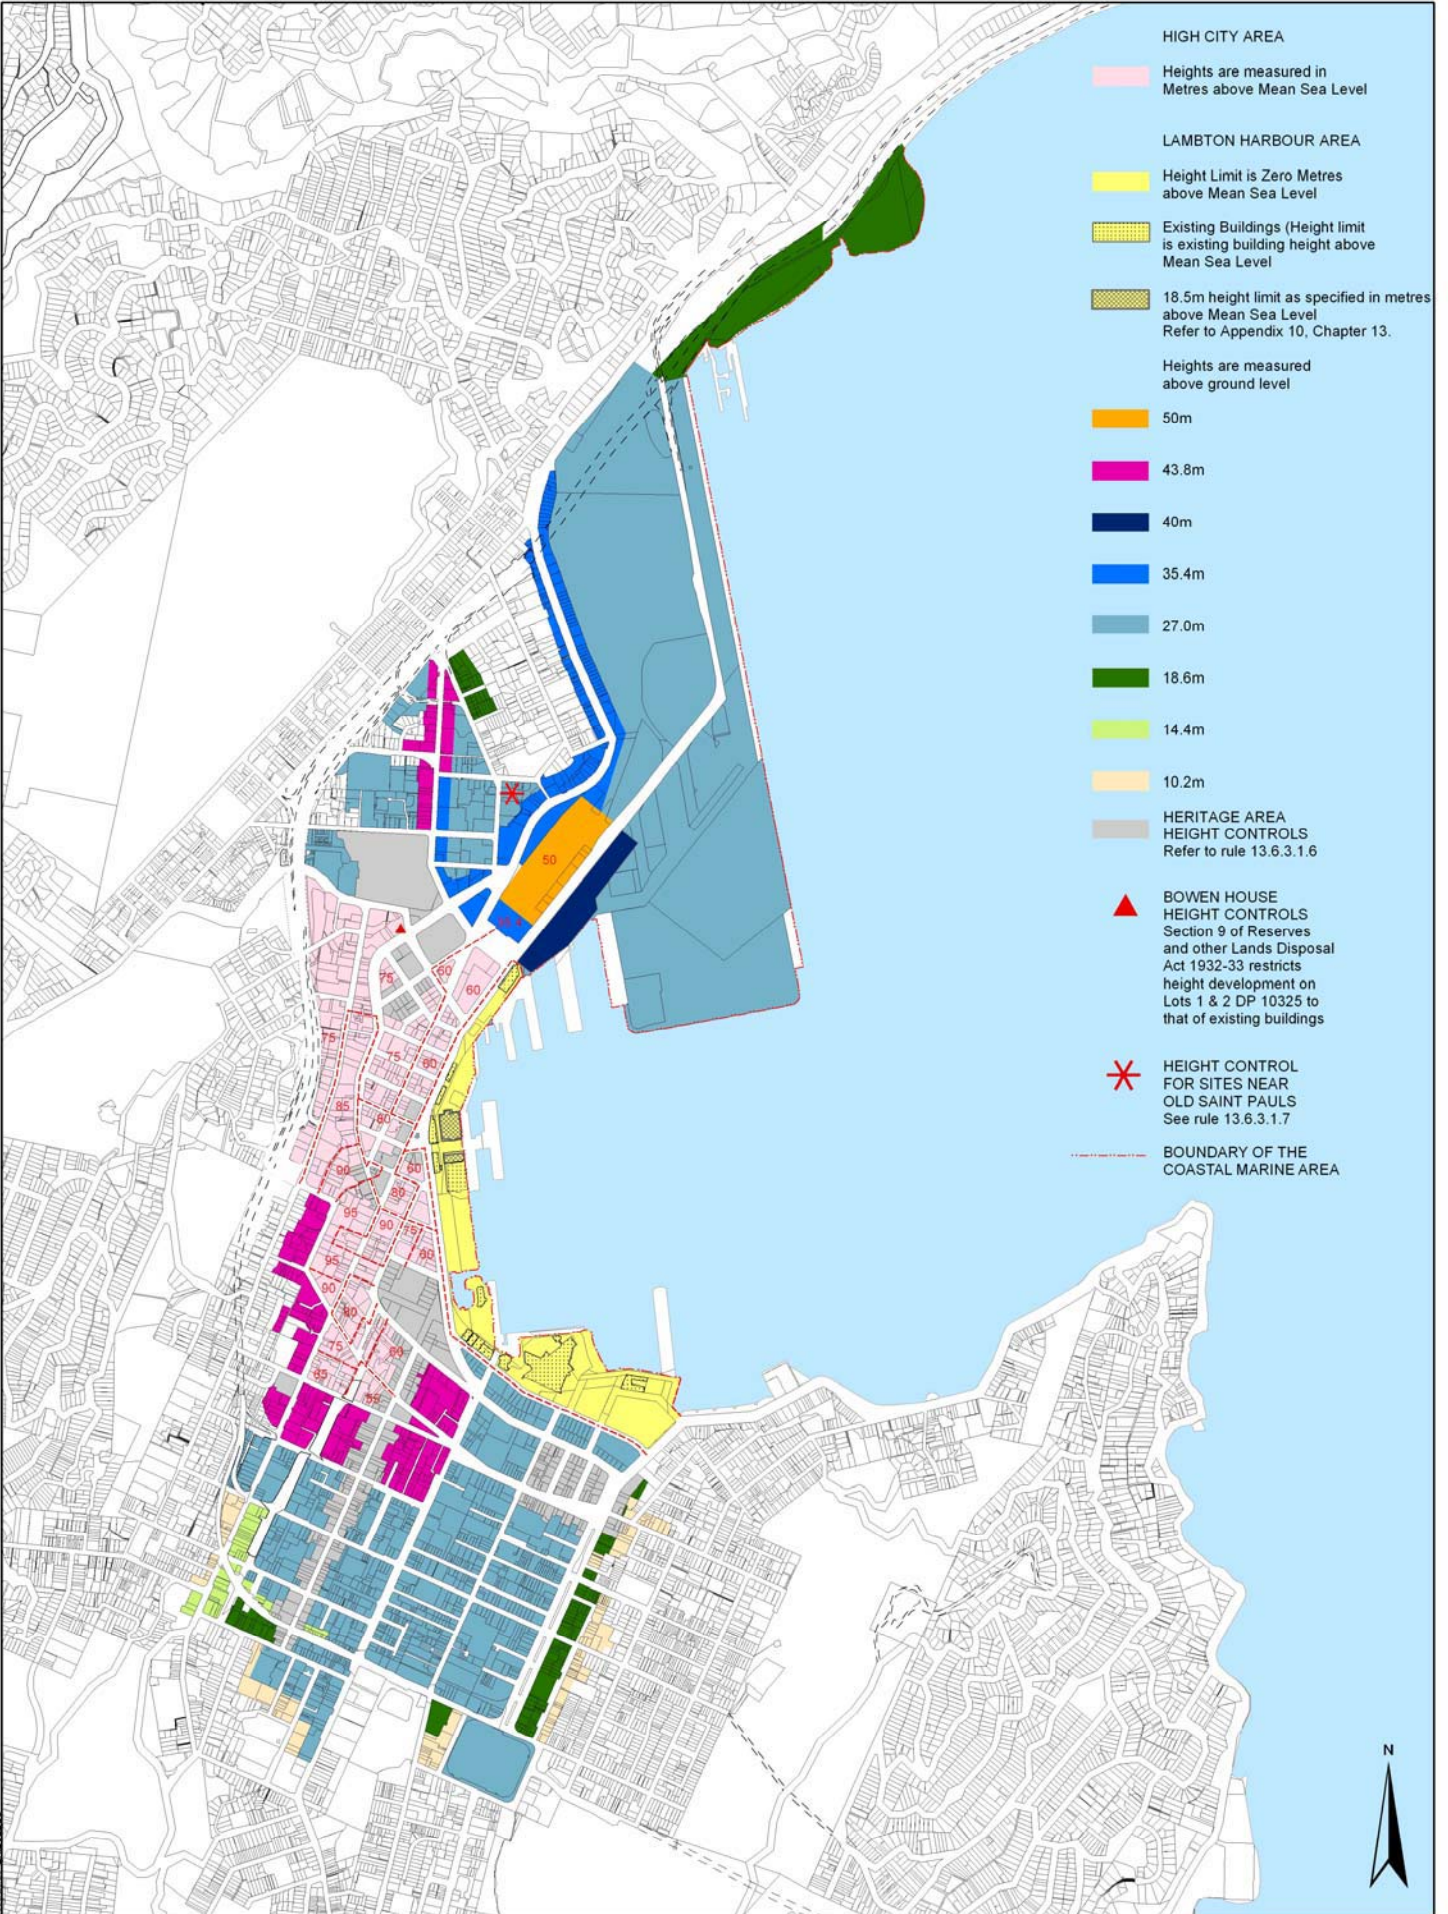

CENTRAL AREA BUILDING HEIGHTS