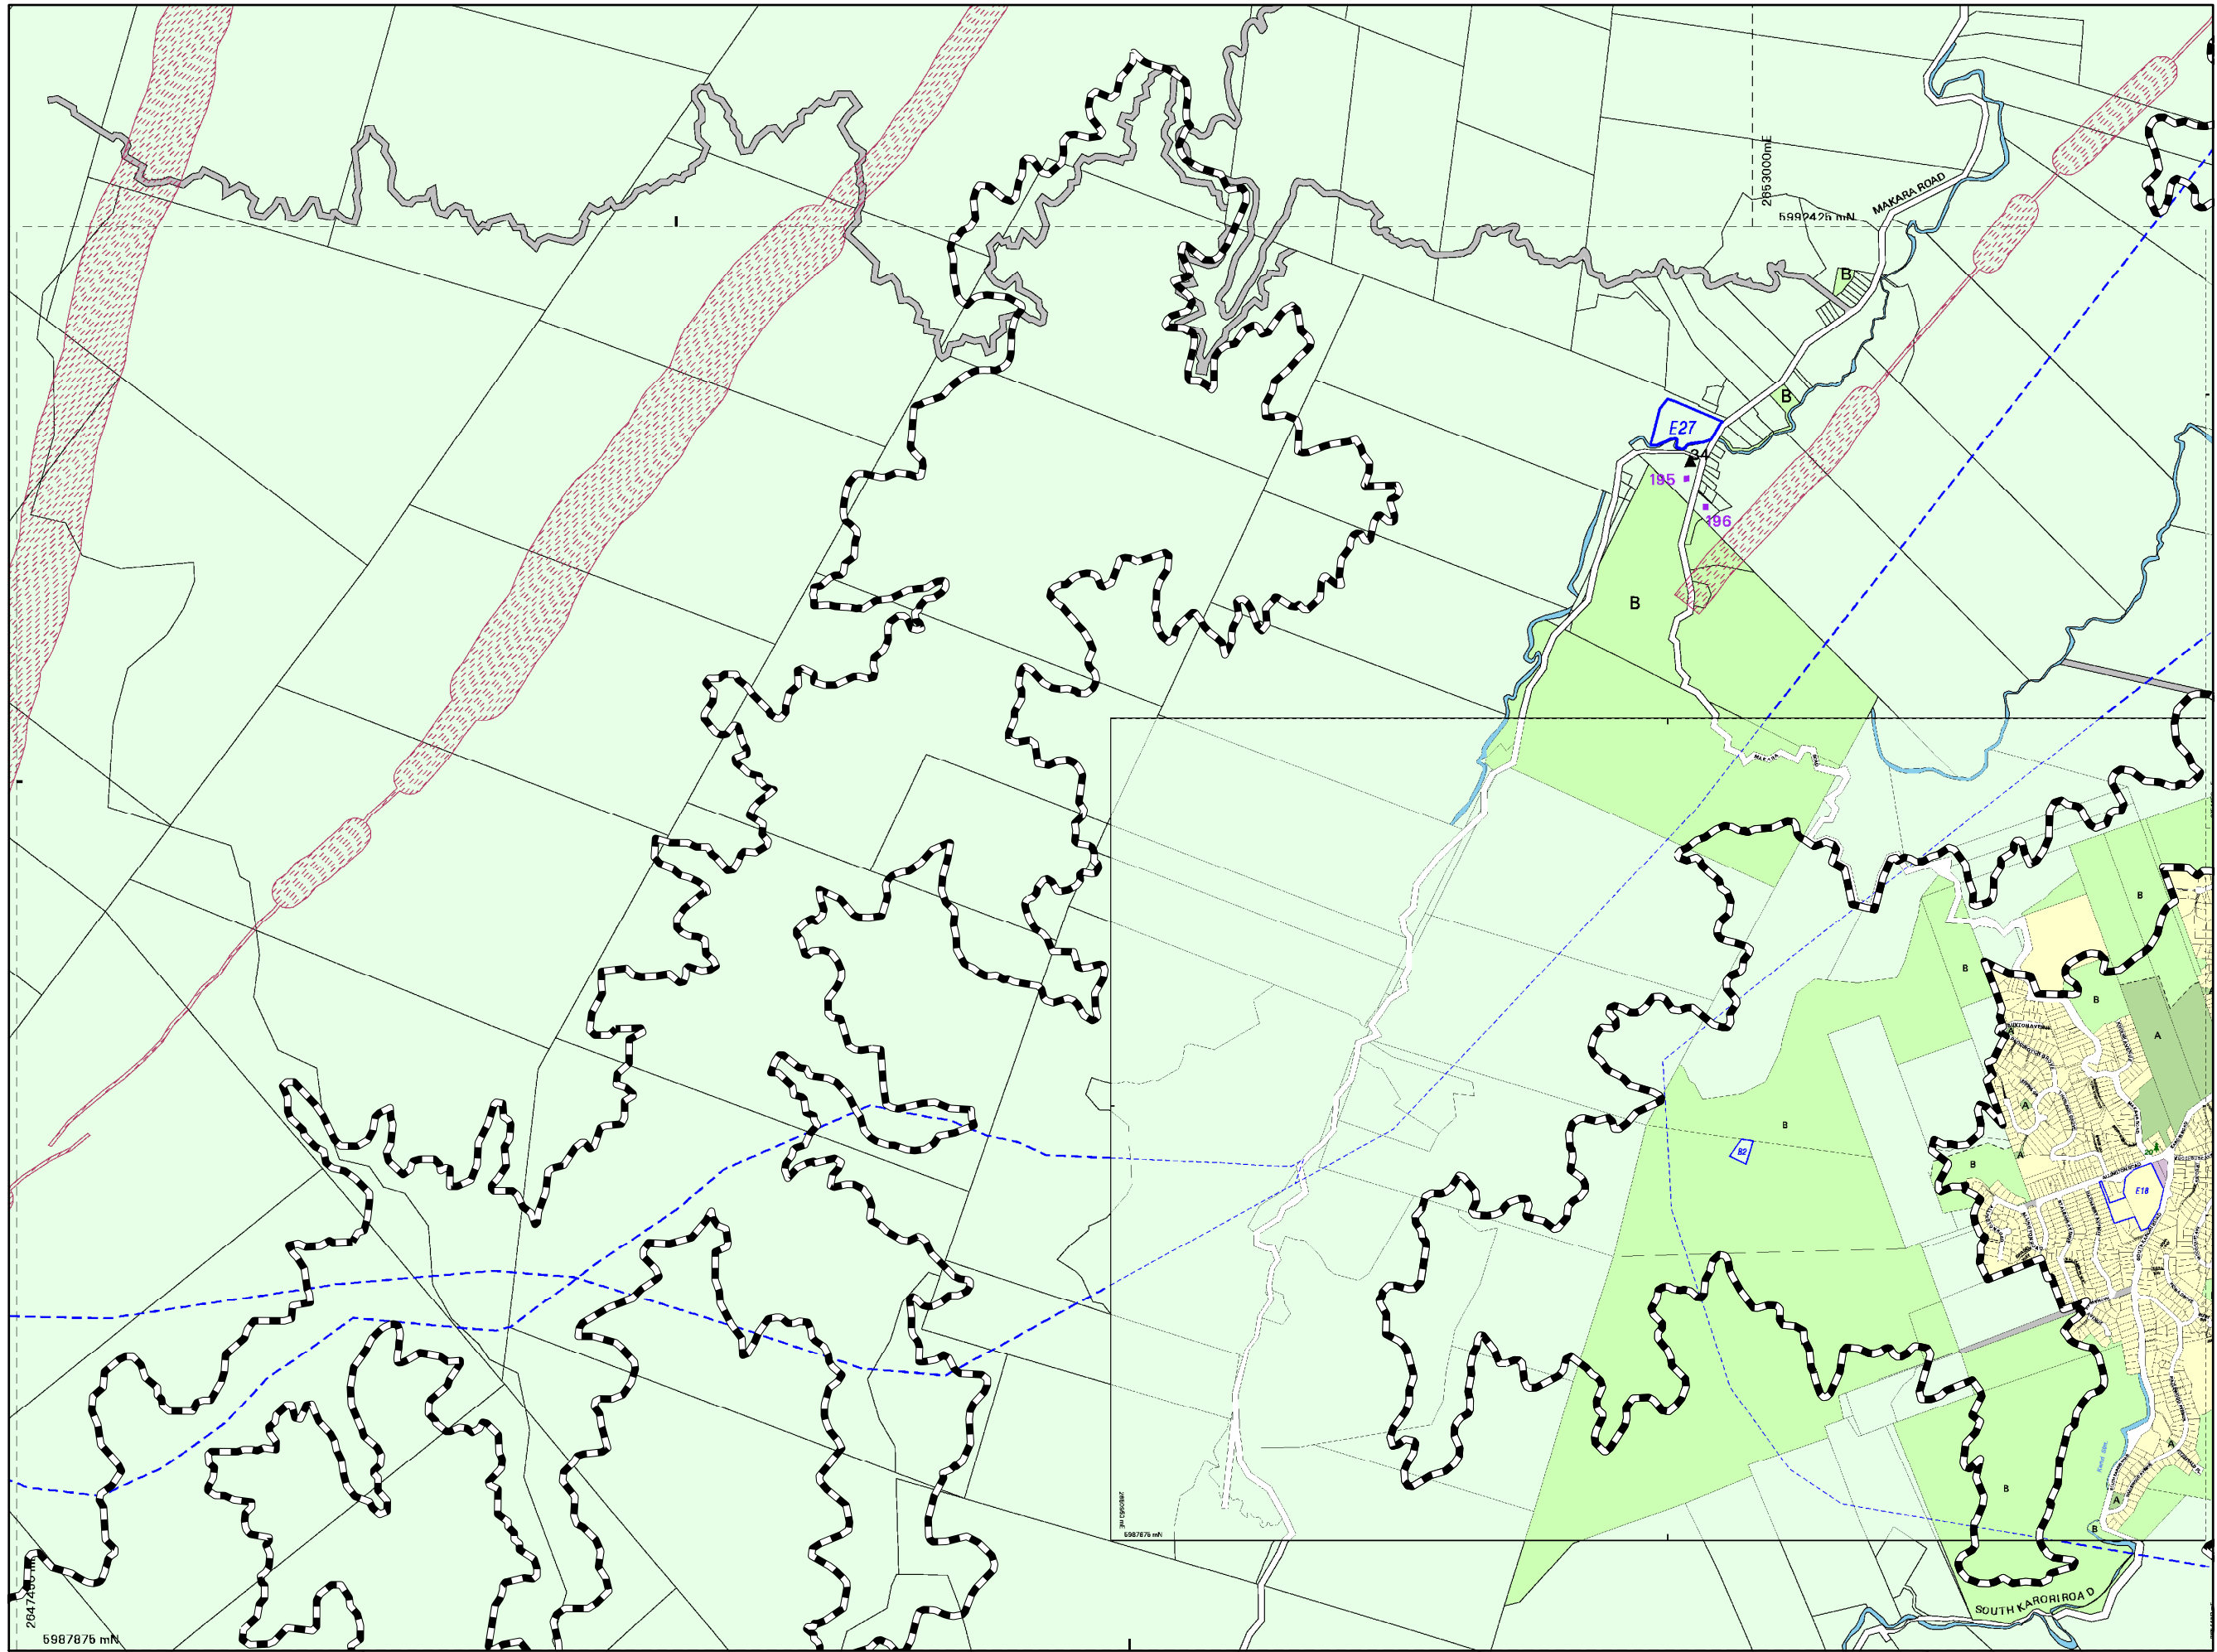

0 600 1,200 2,400 Metres

9

9

1:20,000

		25	23
19		20	21
		14	15
		11	12
1	2	6	
	3	4	

Absolutely
POSITIVELY
 Wellington

WELLINGTON CITY COUNCIL DISTRICT PLAN MAP