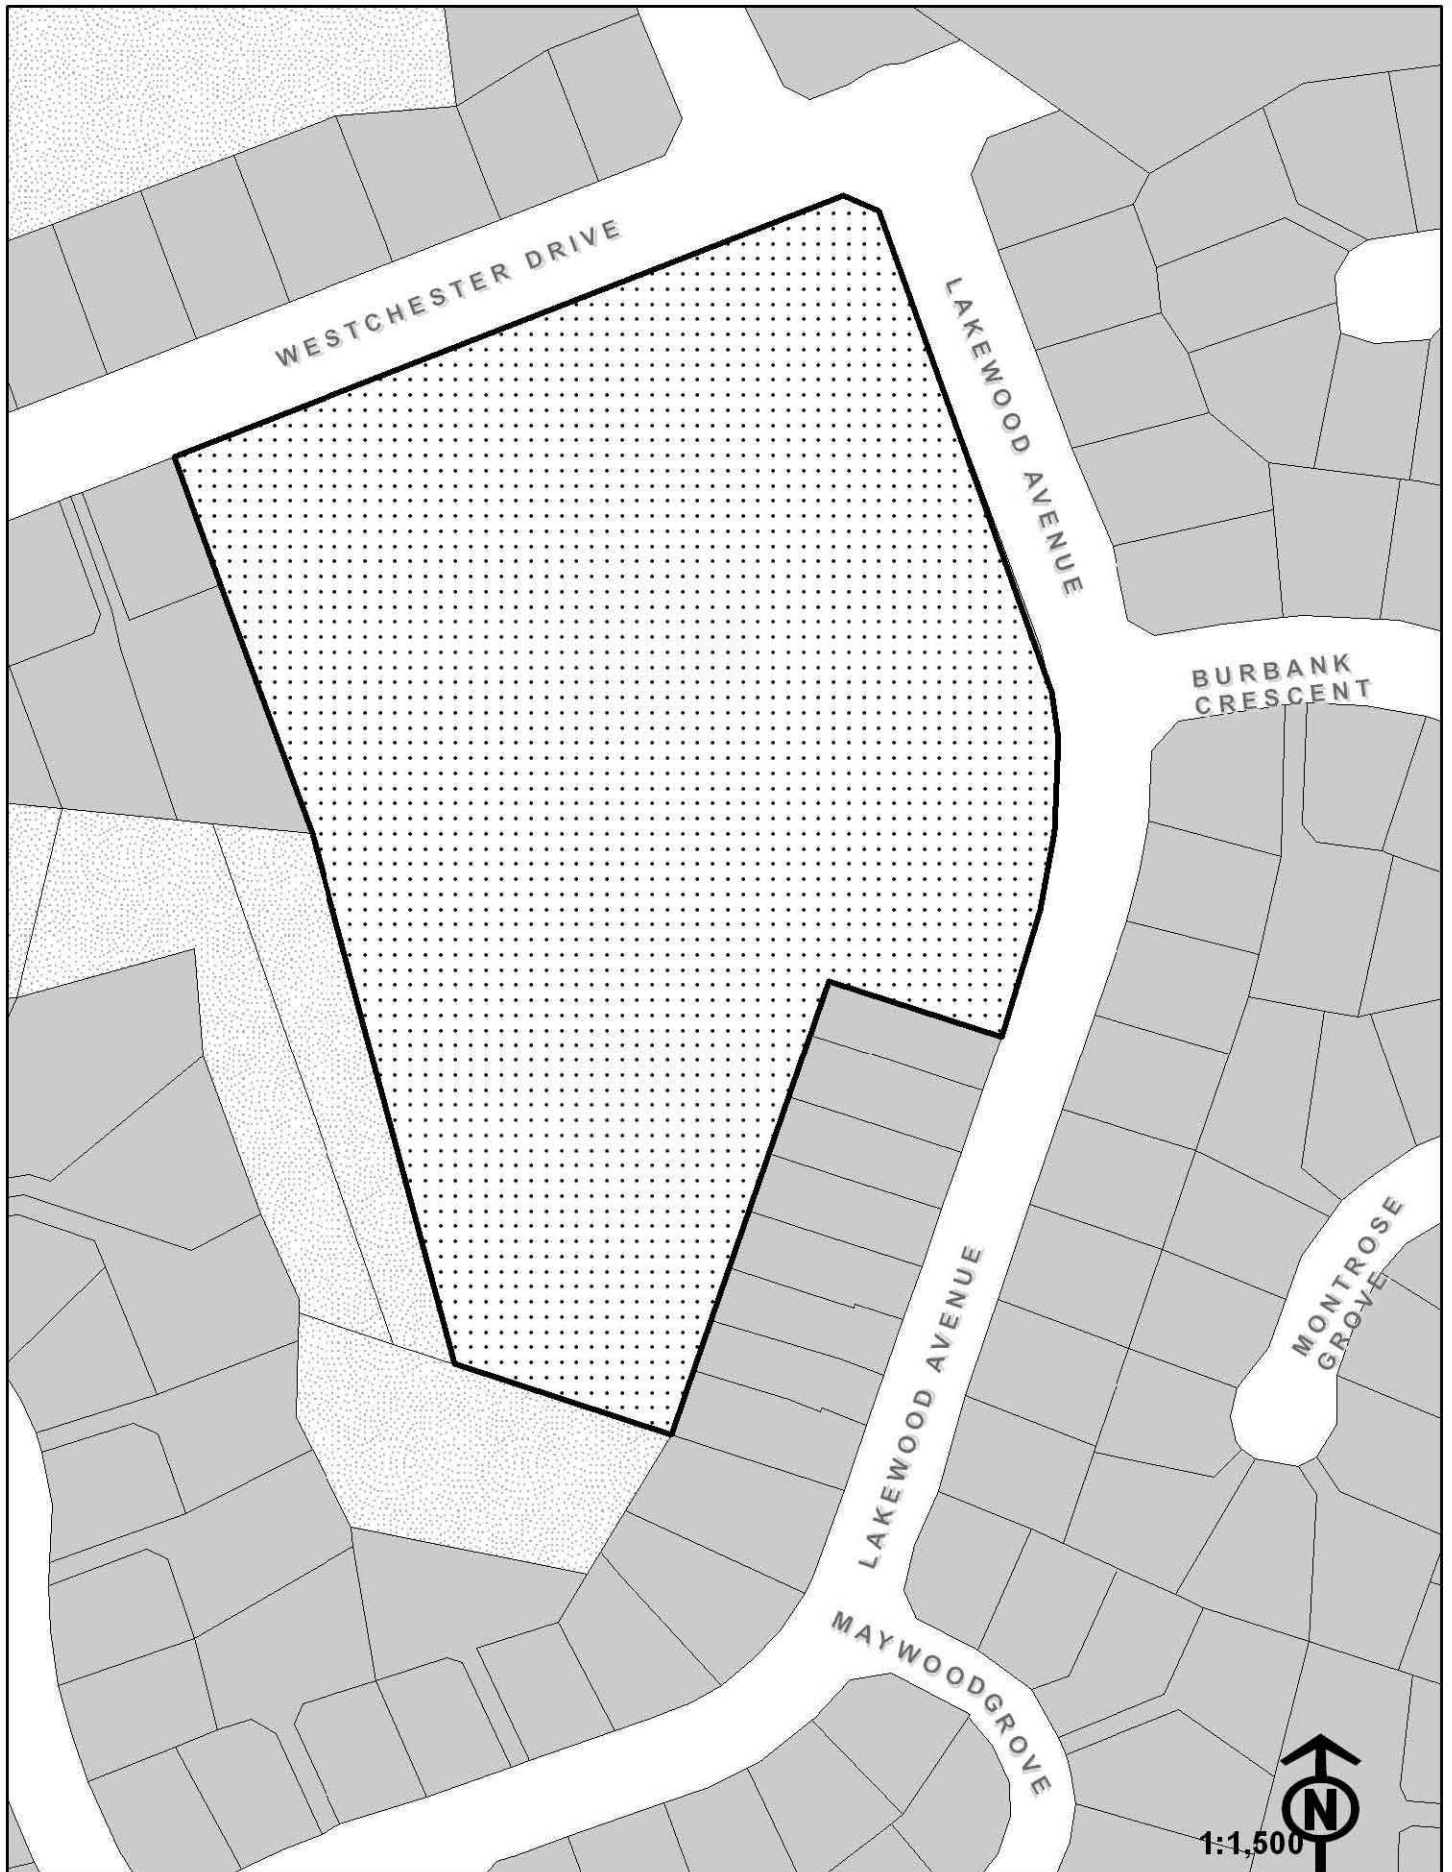

Churton Park

Proposed Rezoning

 Outer Residential to Centre

Existing Zoning

 Outer Residential

 Open Space A

0 10 20 40
Metres