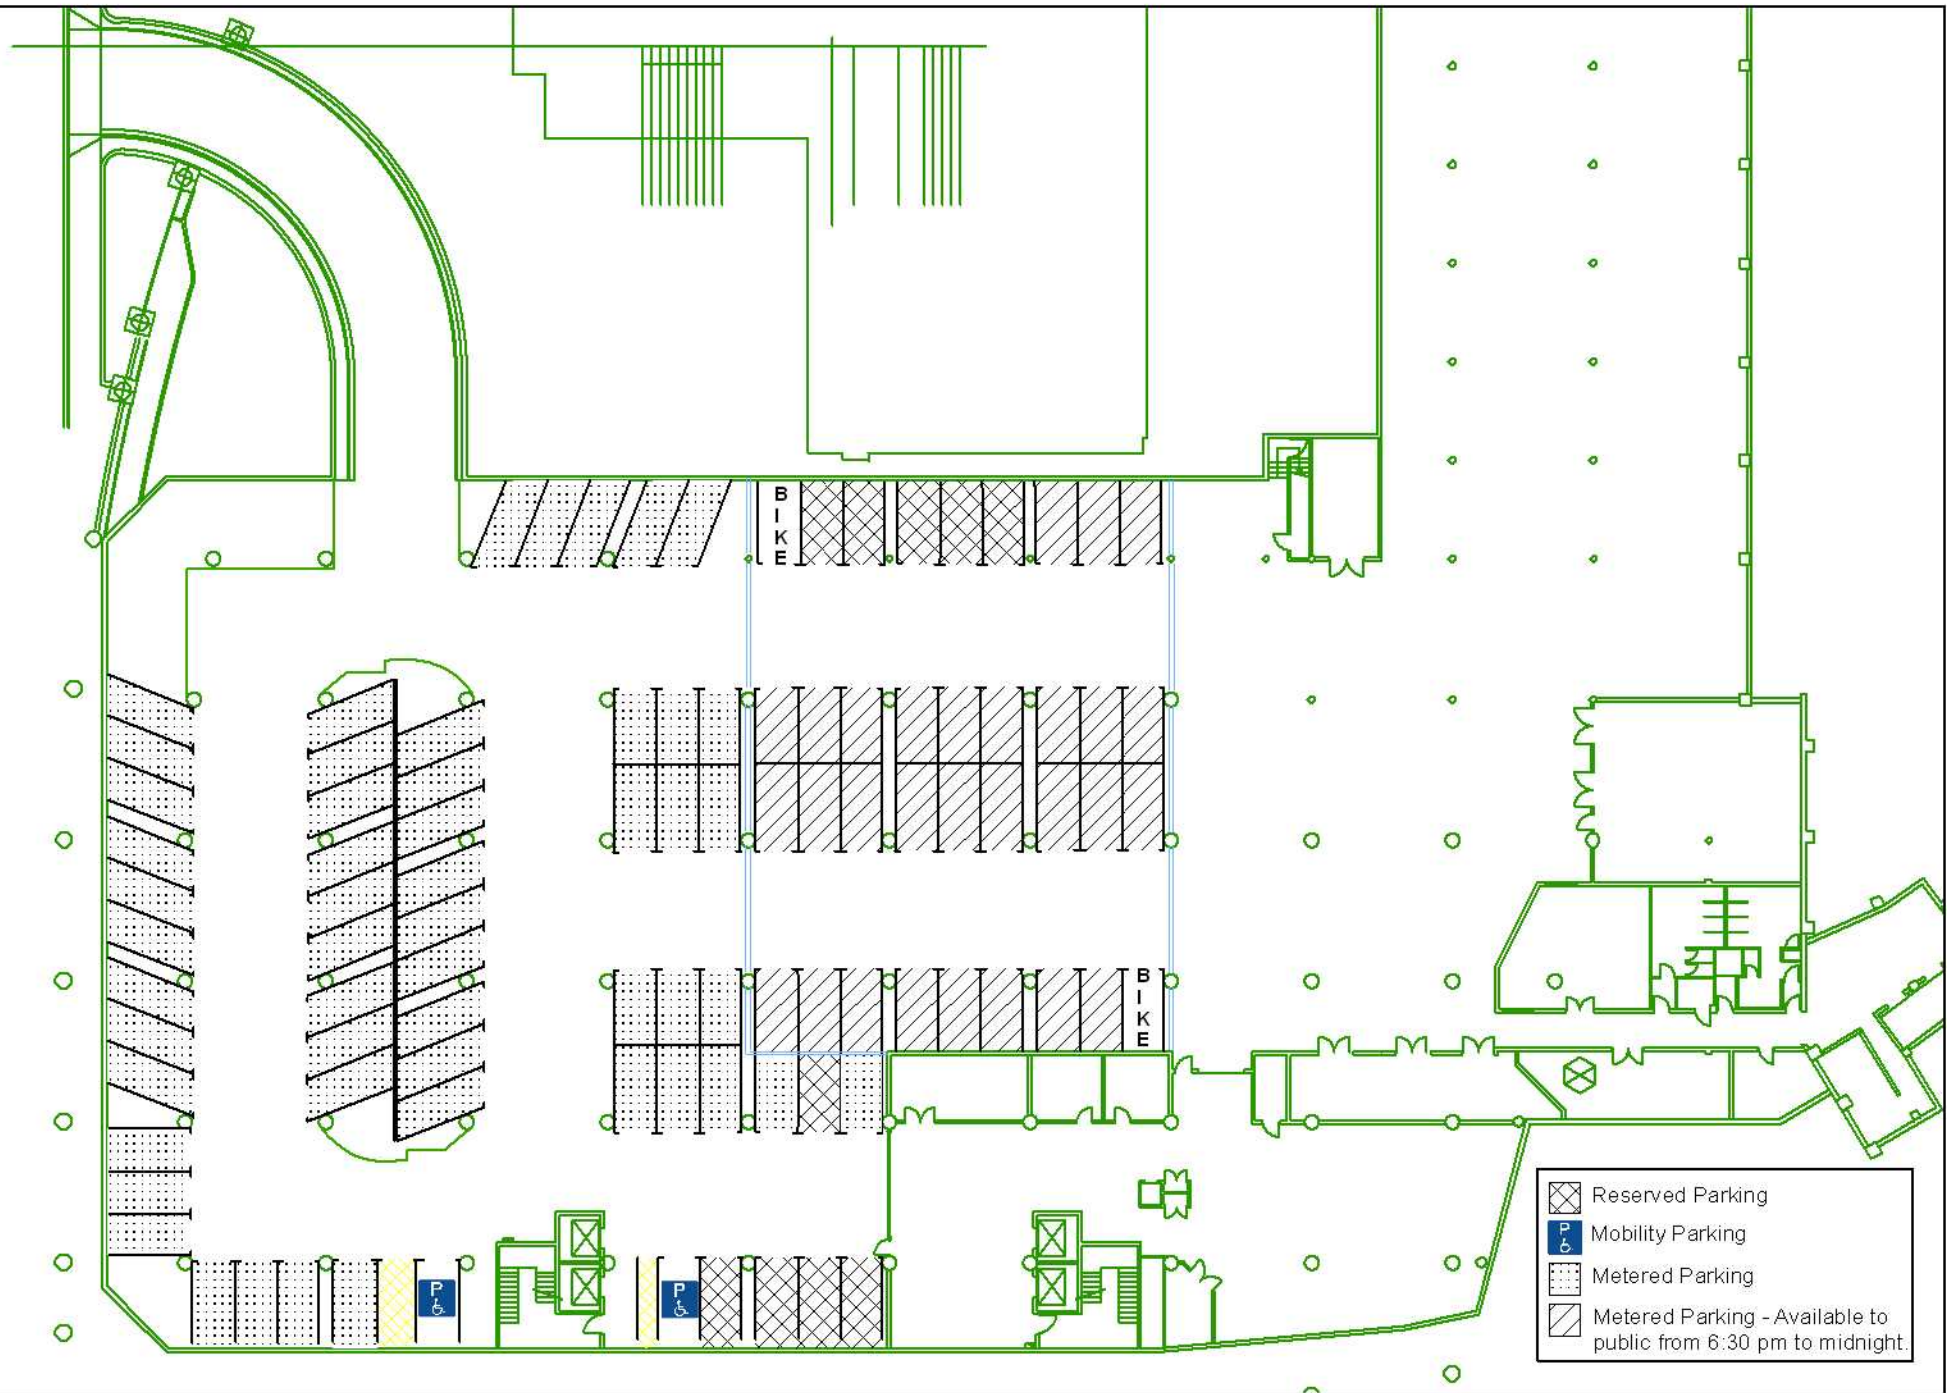

Harris Street

-  Reserved Parking
-  Mobility Parking
-  Metered Parking
-  Metered Parking - Available to public from 6:30 pm to midnight.

Metered, Mobility and Reserved Parking
Central Library Basement Carpark - Wellington Central