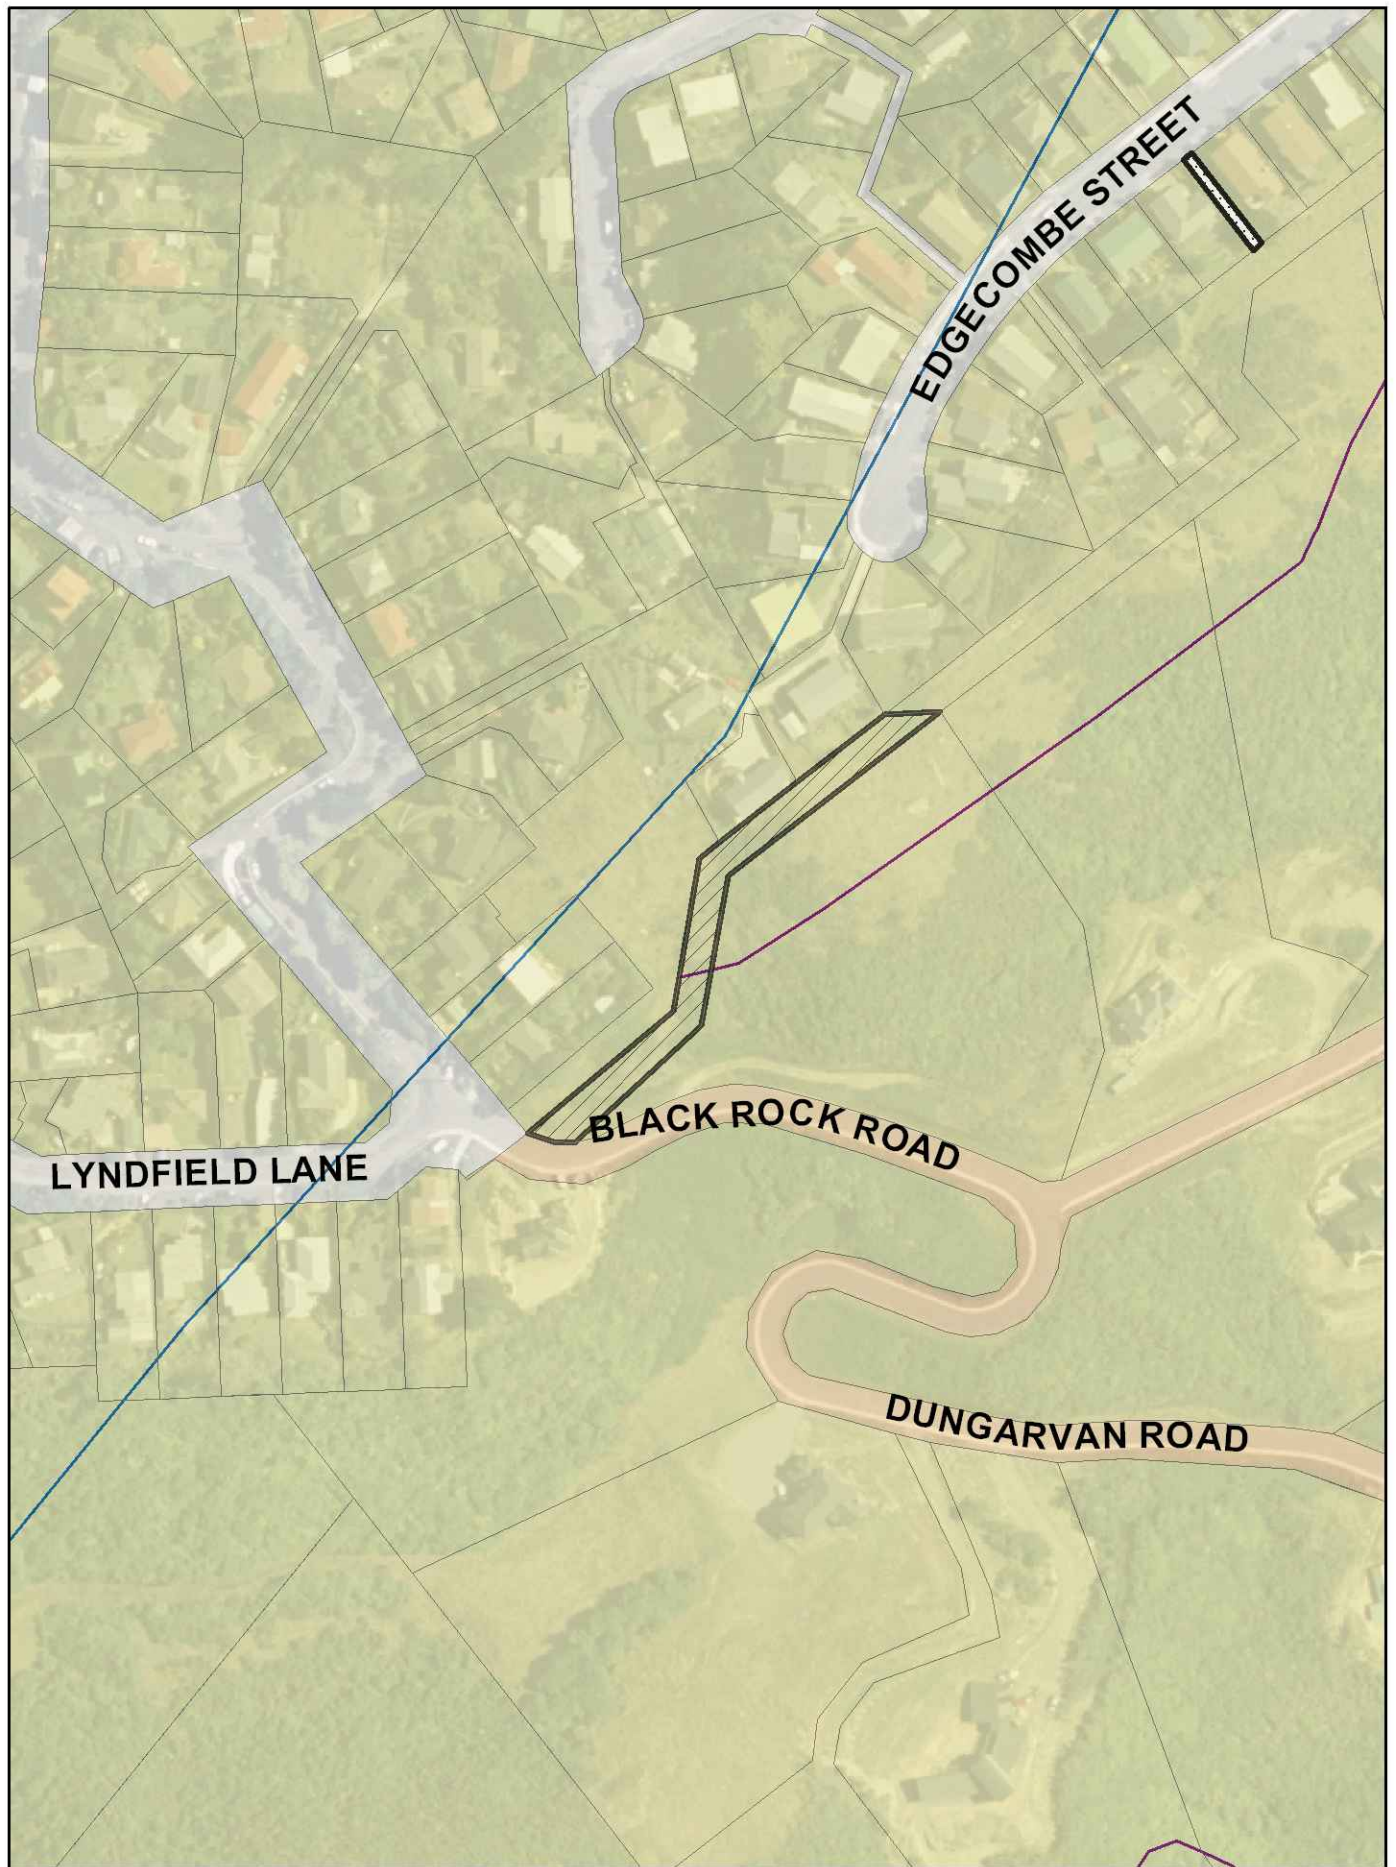

Brandon's Rock Reserve (Newlands) - Proposed Rezoning Map G

-  Area proposed to be rezoned from Rural Area to Open Space B
-  Area proposed to be rezoned from Residential (outer) Area to Open Space B